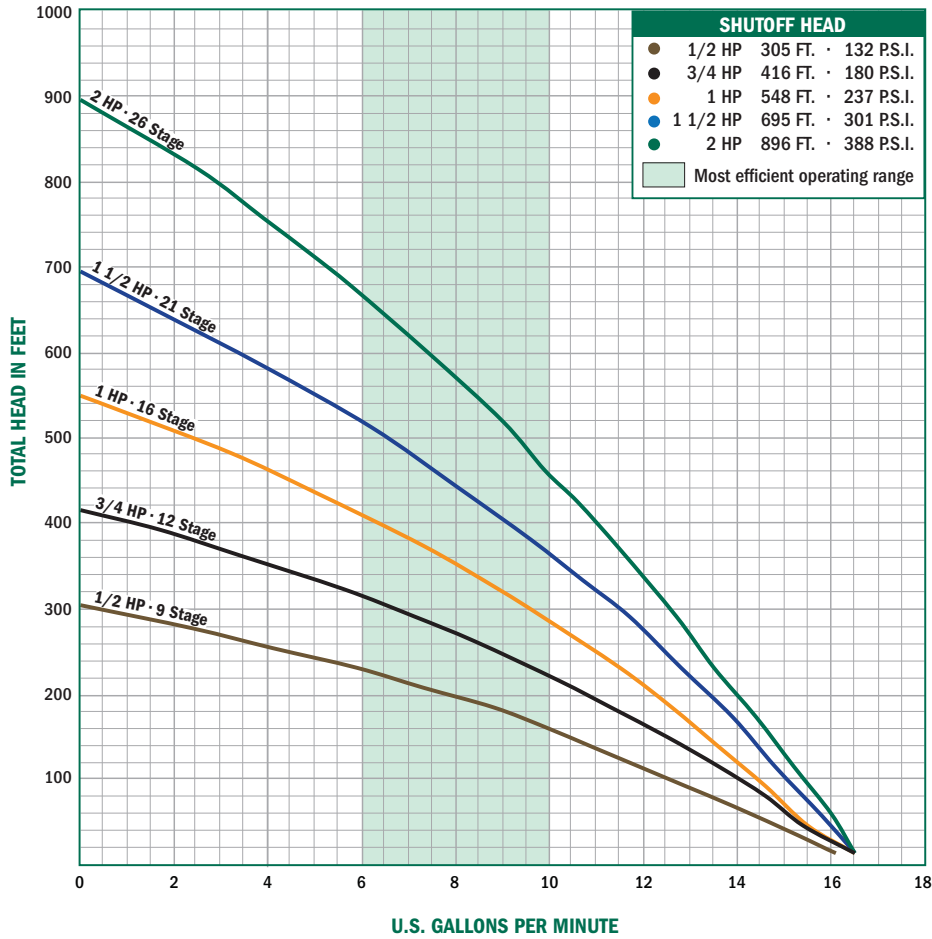

AutoPACs 7 GPM

23000 SERIES

AutoPAC

Stainless Steel - 23000 Series

Two Wire Single Phase, w/Pressure Switch

Model No.	Model No.	HP	Stages	Volt	WT.
6630-584	23050V2-APS	1/2 HP	9	230V	43
6630-596	23075V2-APS	3/4 HP	12	230V	46
6630-608	23100V2-APS	1 HP	16	230V	52
6630-620	23150V2-APS	1 1/2 HP	21	230V	59

Two Wire Single Phase, w/Transducer

Model No.	Model No.	HP	Stages	Volt	WT.
6630-578	23050V2-APT	1/2 HP	9	230V	43
6630-590	23075V2-APT	3/4 HP	12	230V	46
6630-602	23100V2-APT	1 HP	16	230V	52
6630-614	23150V2-APT	1 1/2 HP	21	230V	59