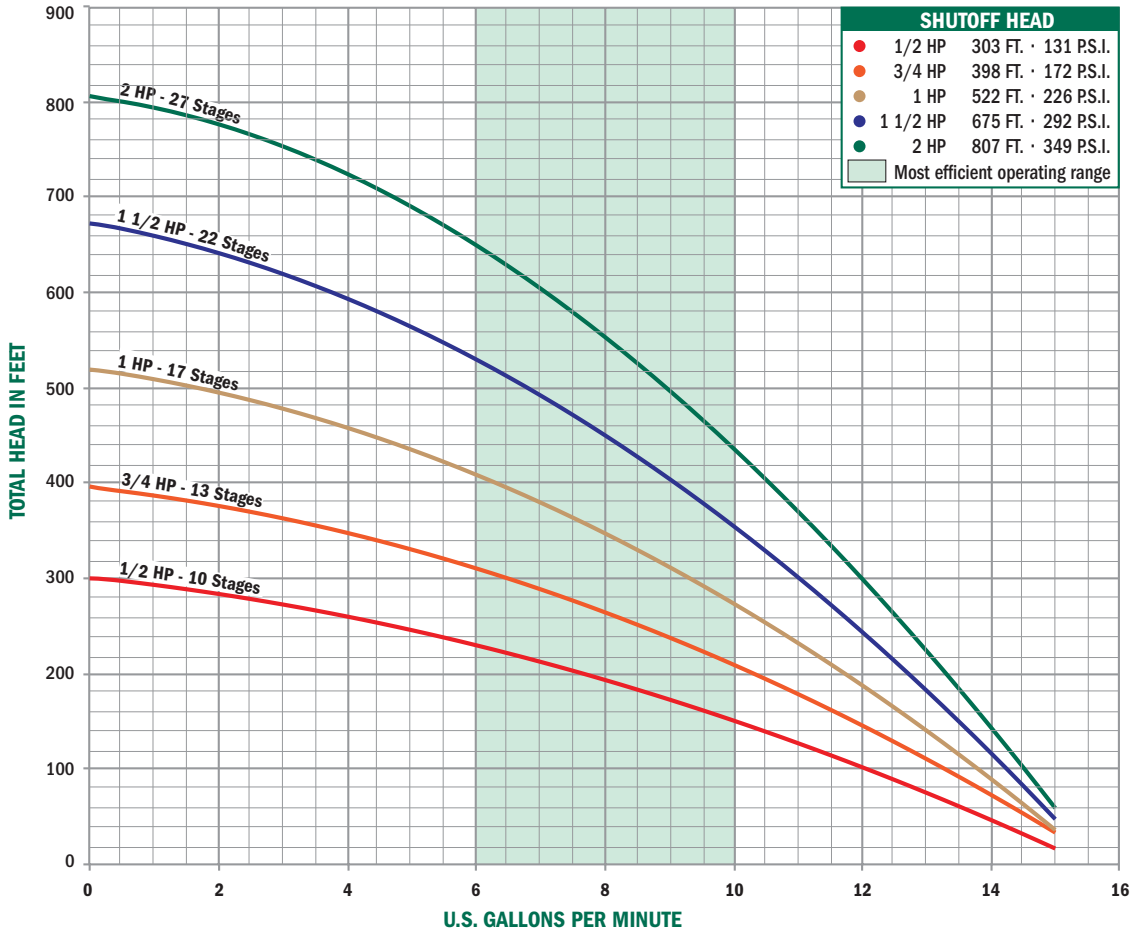

AutoPACs 7 GPM

24000 SERIES

Stainless Steel - 24000 Series

Two Wire Single Phase, w/Pressure Switch

Model No.	Model No.	HP	Stages	Volt	WT.
6630-702	24050V2-APS	1/2 HP	10	230V	42
6630-712	24075V2-APS	3/4 HP	13	230V	45
6630-723	24100V2-APS	1 HP	17	230V	53
6630-735	24150V2-APS	1 1/2 HP	22	230V	60

Two Wire Single Phase, w/Transducer

Model No.	Model No.	HP	Stages	Volt	WT.
6630-697	24050V2-APT	1/2 HP	10	230V	42
6630-707	24075V2-APT	3/4 HP	13	230V	45
6630-717	24100V2-APT	1 HP	17	230V	53
6630-729	24150V2-APT	1 1/2 HP	22	230V	60

Three Wire Single Phase, w/Pressure Switch

Model No.	Model No.	HP	Stages	Volt	WT.
6630-746	24050V3-APS	1/2 HP	10	230V	40
6630-756	24075V3-APS	3/4 HP	13	230V	42
6630-767	24100V3-APS	1 HP	17	230V	52
6630-779	24150V3-APS	1 1/2 HP	22	230V	59
6630-789	24200V3-APS	2 HP	27	230V	61

Three Wire Single Phase, w/Transducer

Model No.	Model No.	HP	Stages	Volt	WT.
6630-741	24050V3-APT	1/2 HP	10	230V	40
6630-751	24075V3-APT	3/4 HP	13	230V	42
6630-761	24100V3-APT	1 HP	17	230V	52
6630-773	24150V3-APT	1 1/2 HP	22	230V	59
6630-784	24200V3-APT	2 HP	27	230V	61

Three Wire Three Phase, w/Transducer

Model No.	Model No.	HP	Stages	Volt	WT.
6630-856	24150V3Z-APT	1 1/2 HP	22	230V	52
6630-794	24200V3Z-APT	2 HP	27	230V	59