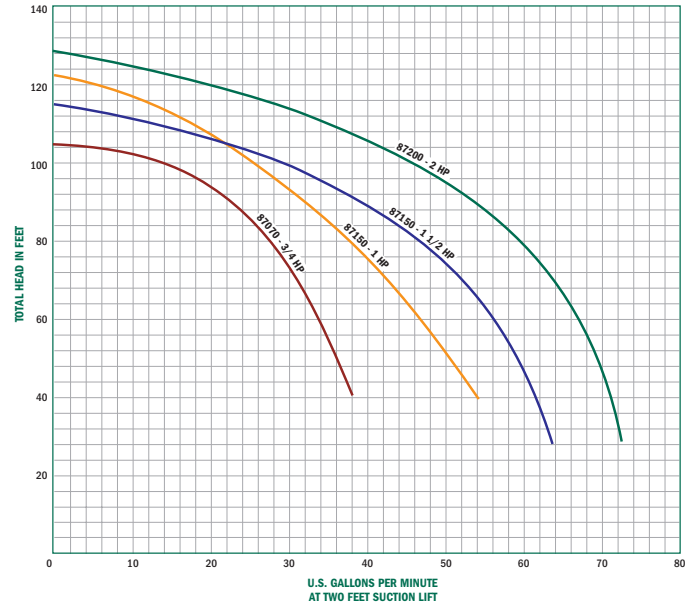

87000 Series pumps are suitable for installations where the vertical distance from the pump to the water level does not exceed 25 feet. In all installations, friction losses in the suction pipe must be taken into consideration.

This series is available in sizes ranging from 3/4 HP to 2 HP and is designed for both high pressure and high capacity.

Specifications

Model	HP	Volts	Phase	Weight
87070	3/4	230/115	1	42 lbs.
87100	1	230/115	1	45 lbs.
87150	1 1/2	230/115	1	49 lbs.
87200	2	230	1	58 lbs.