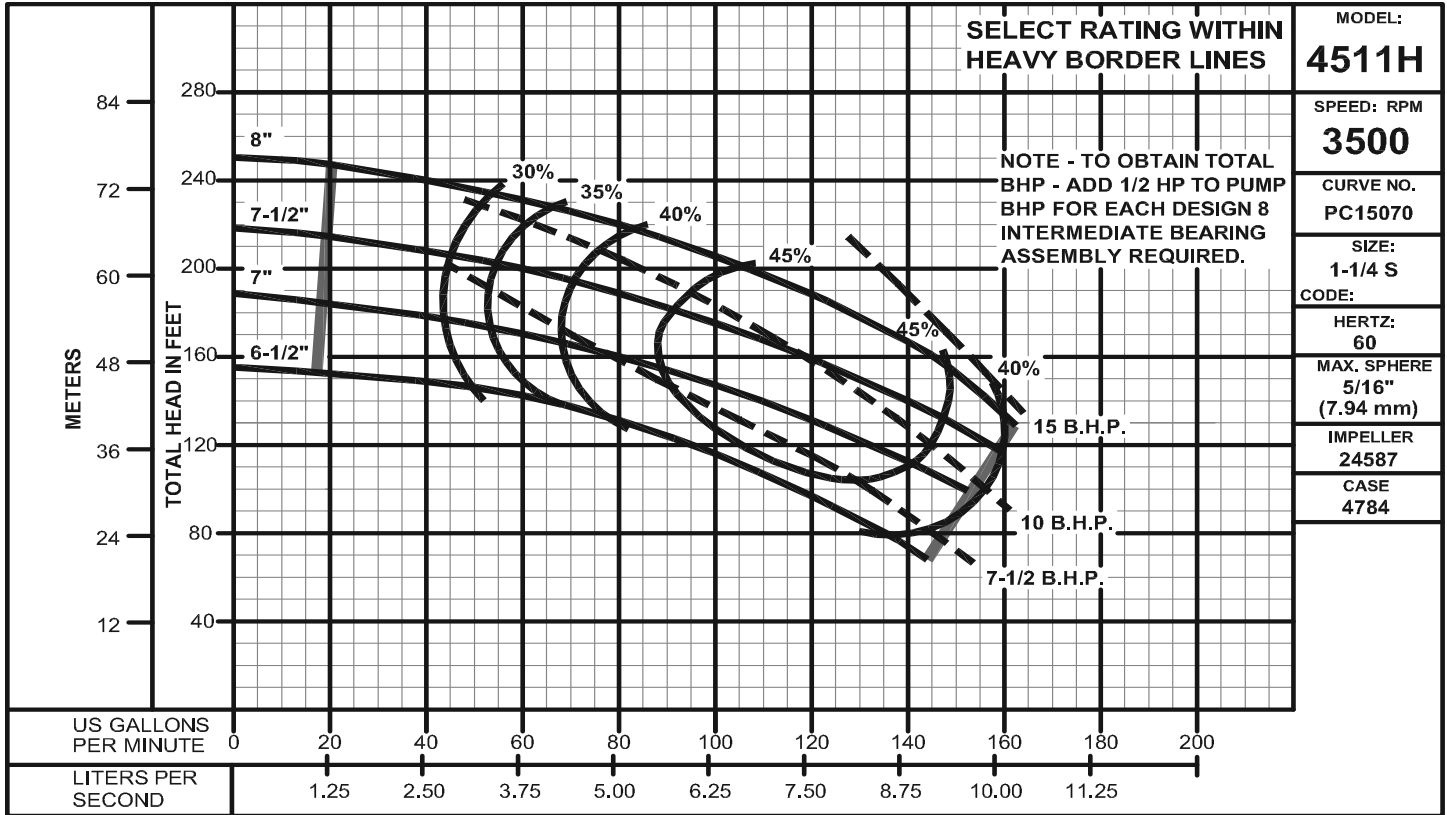

Large Sump or Drainage Pumps

MODEL:
4511H

SPEED: RPM
3500

CURVE NO.
PC15070

SIZE:
1-1/4 S

HERTZ:
60

MAX. SPHERE
5/16"
(7.94 mm)

IMPELLER
24587

CASE
4784

MODEL:
4511H

SPEED: RPM
3500

CURVE NO.
PC15086

SIZE:
1-1/2 S

HERTZ:
60

MAX. SPHERE
7/16"
(11.1 mm)

IMPELLER
24737