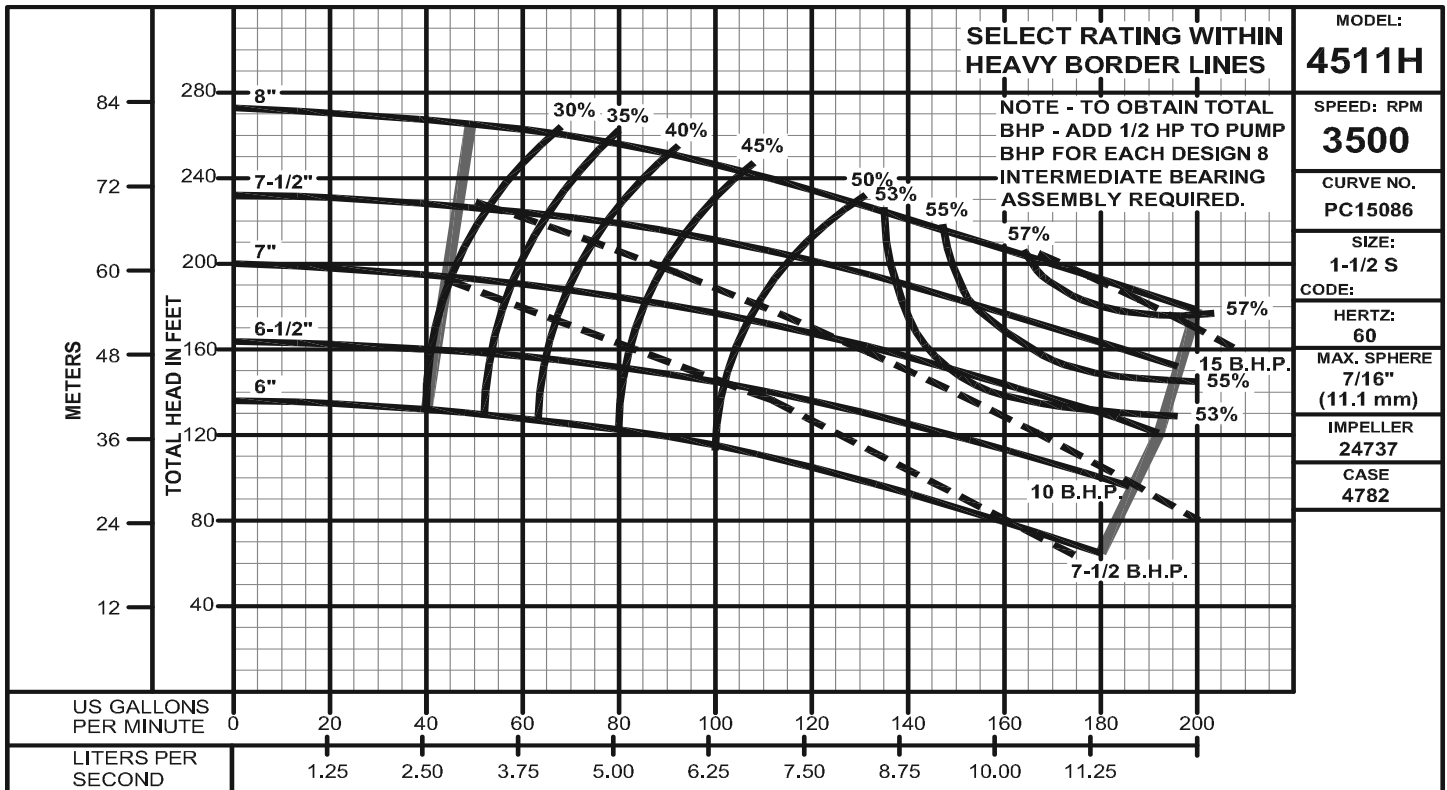

Large Sump or Drainage Pumps

MODEL:
4511H

SPEED: RPM
3500

CURVE NO.
PC15070

SIZE:
1-1/4 S

HERTZ:
60

MAX. SPHERE
5/16"
(7.94 mm)

IMPELLER
24587

CASE
4784

MODEL:
4511H

SPEED: RPM
3500

CURVE NO.
PC15086

SIZE:
1-1/2 S

HERTZ:
60

MAX. SPHERE
7/16"
(11.1 mm)

IMPELLER
24737