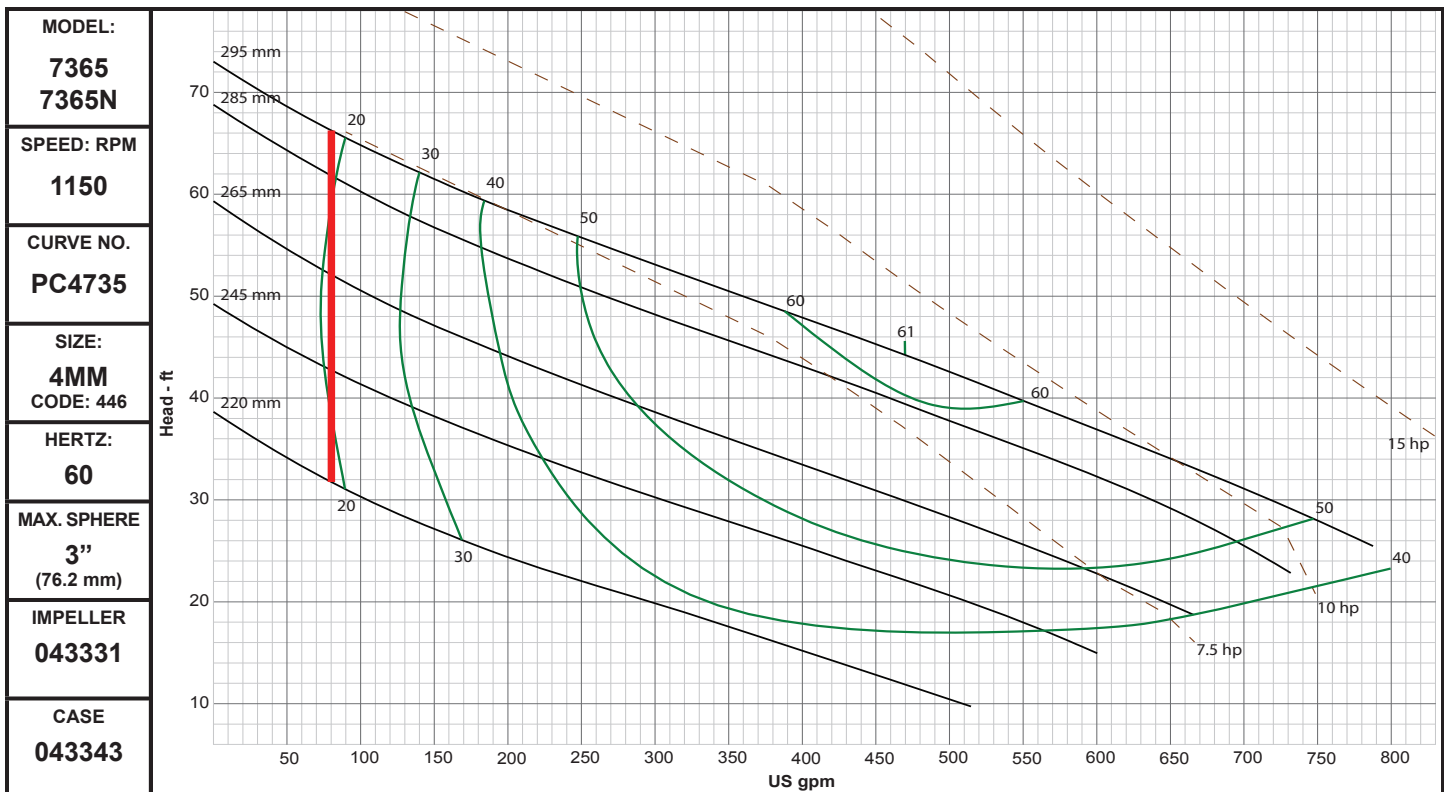

Performance Curves

4MM

DEMING®

www.cranepumps.com

Demersible Non-Clog Pumps

SECTION 42A
PAGE 124
DATE 2/18

CRANE
A Crane Co. Company

PUMPS & SYSTEMS