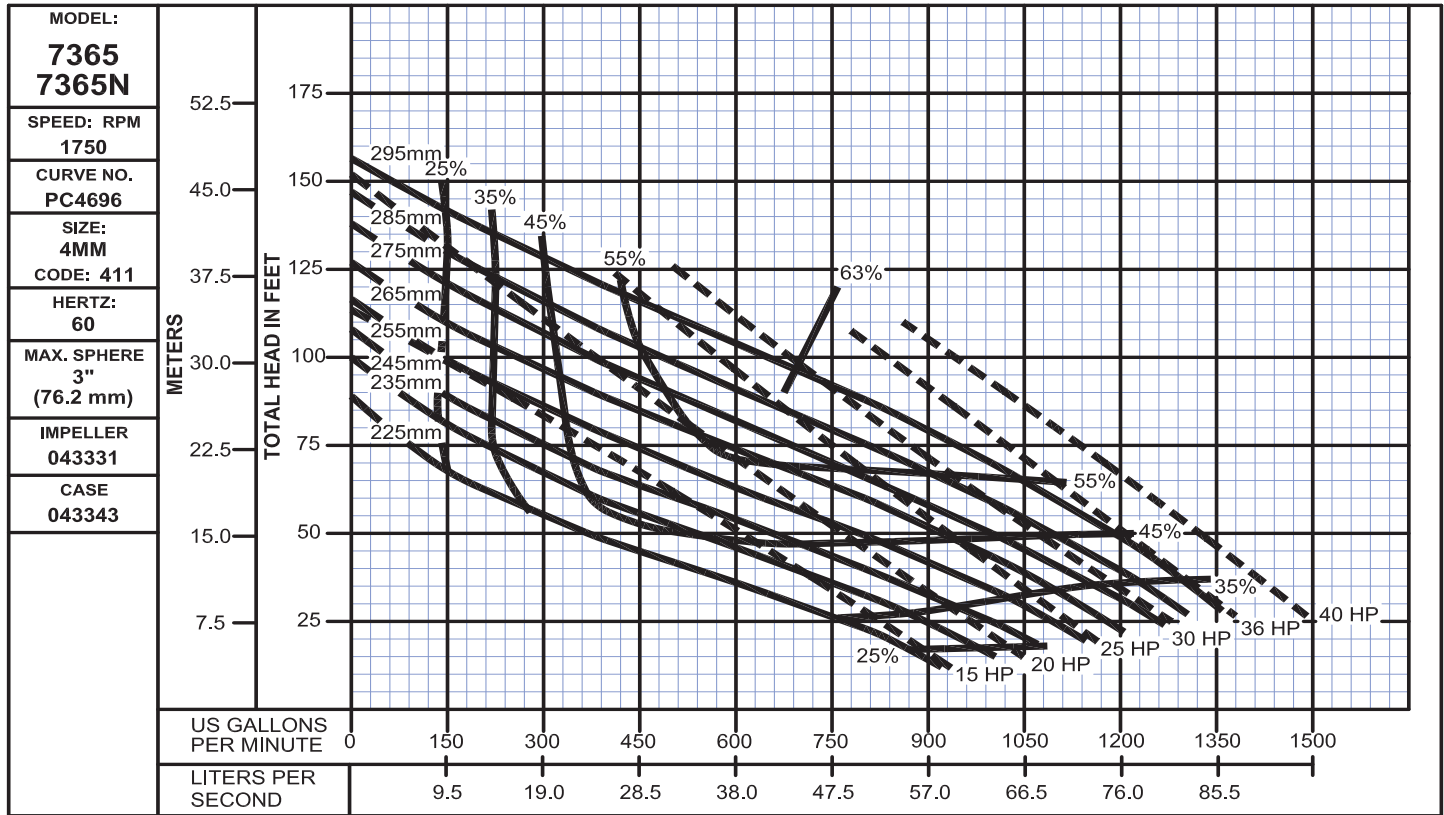

Performance Curves

4MM

DEMING®

www.cranepumps.com

Demersible Non-Clog Pumps

SECTION 42A
PAGE 124
DATE 2/18

CRANE
A Crane Co. Company

PUMPS & SYSTEMS