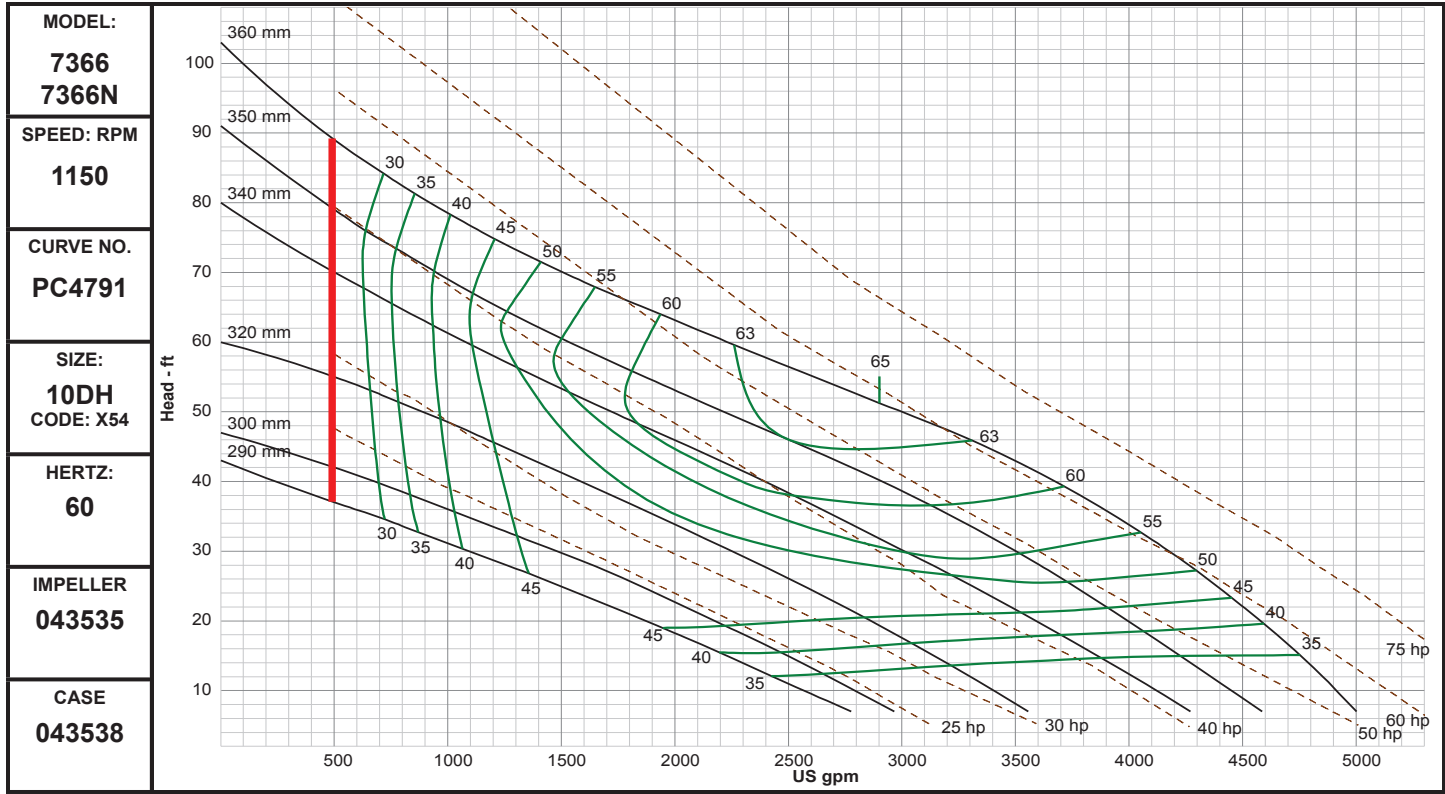

Performance Curves

10DH

DEMING®

www.cranepumps.com

Demersible Chopper Pumps

SECTION 42B
PAGE 112
DATE 4/19

A Crane Co. Company

PUMPS & SYSTEMS