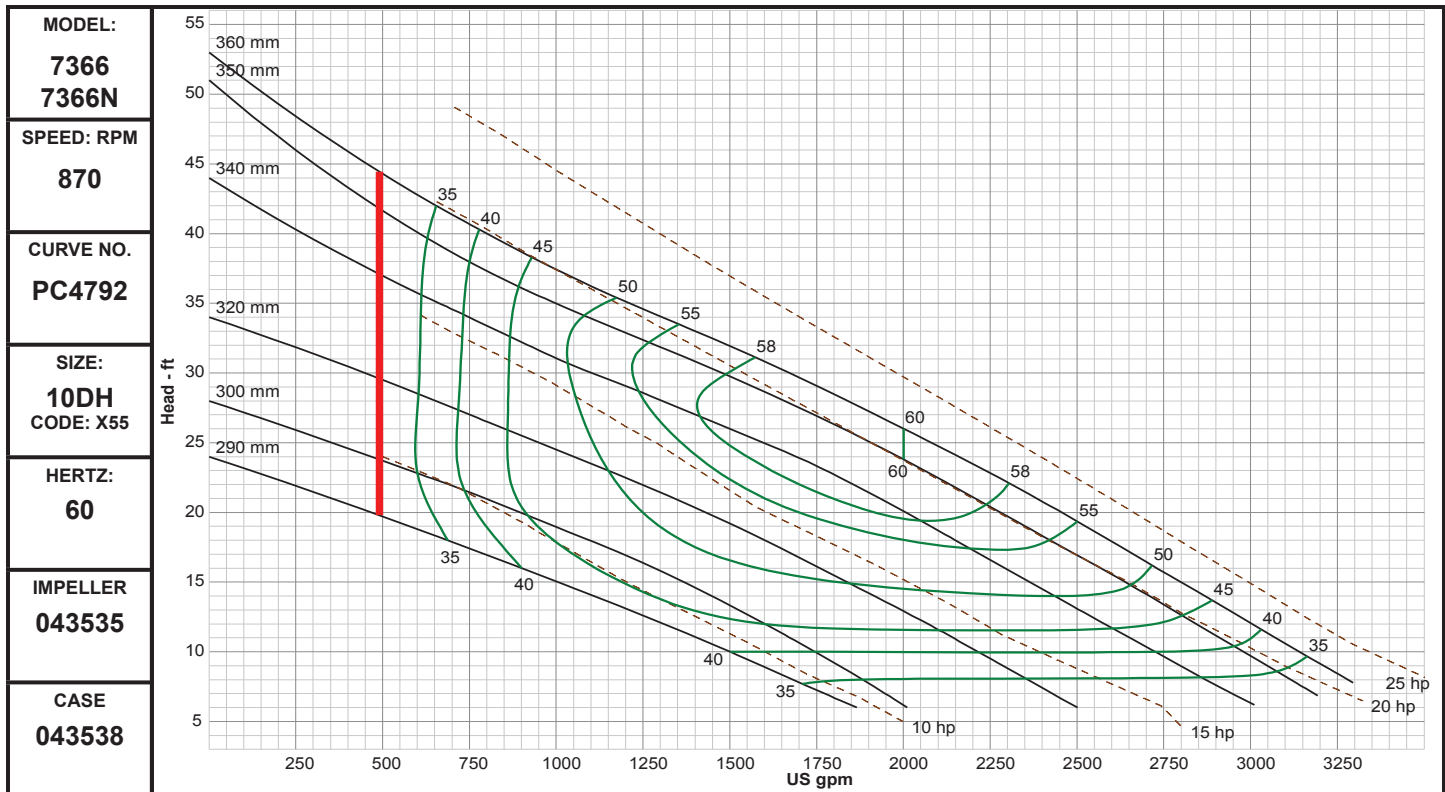

Performance Curves

10DH

DEMING®

www.cranepumps.com

Demersible Chopper Pumps

SECTION 42B
PAGE 112
DATE 4/19

A Crane Co. Company

PUMPS & SYSTEMS