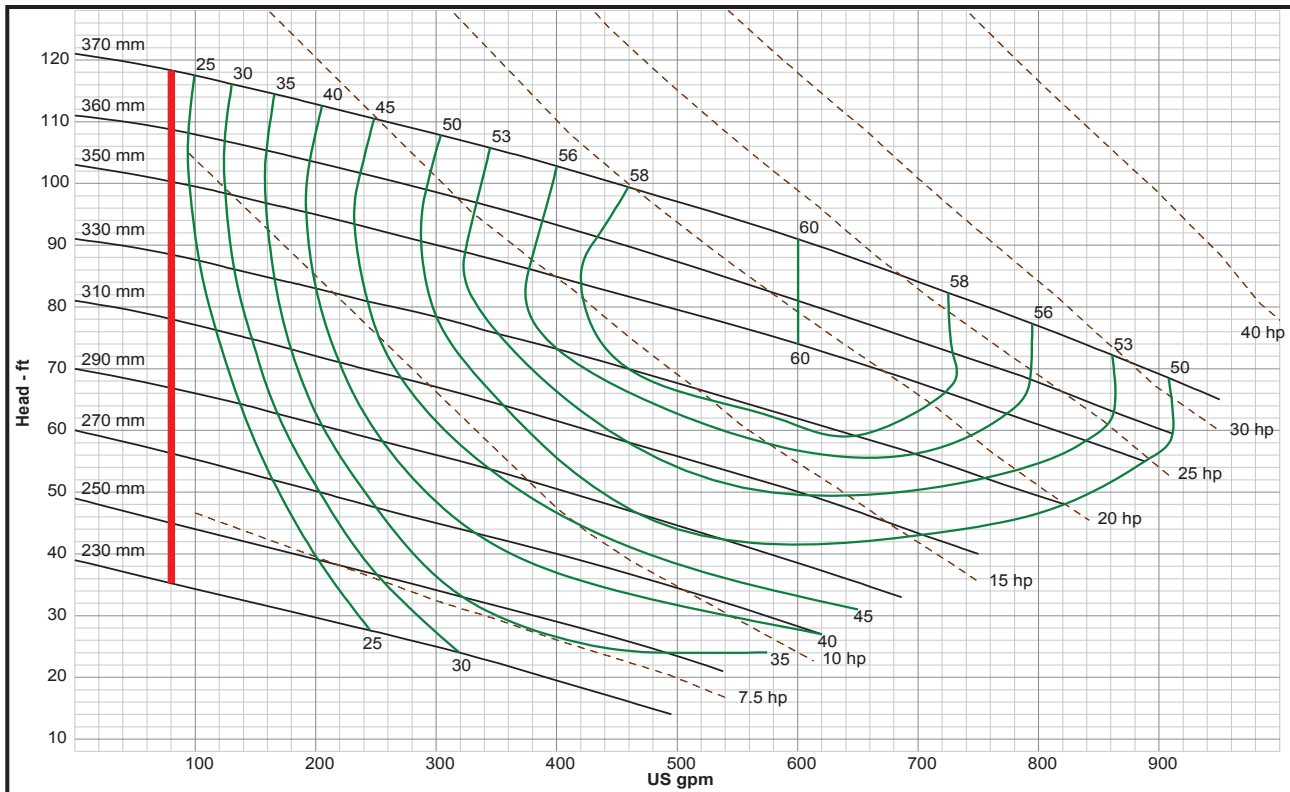

Demersible Chopper Pumps

MODEL: 7366 7366N
SPEED: RPM 1750
CURVE NO. PC4764
SIZE: 4DH CODE: 414
HERTZ: 60
IMPELLER 043323B
CASE 043341

MODEL: 7366 7366N
SPEED: RPM 1150
CURVE NO. PC4765
SIZE: 4DH CODE: 449
HERTZ: 60
IMPELLER 043323B
CASE 043341