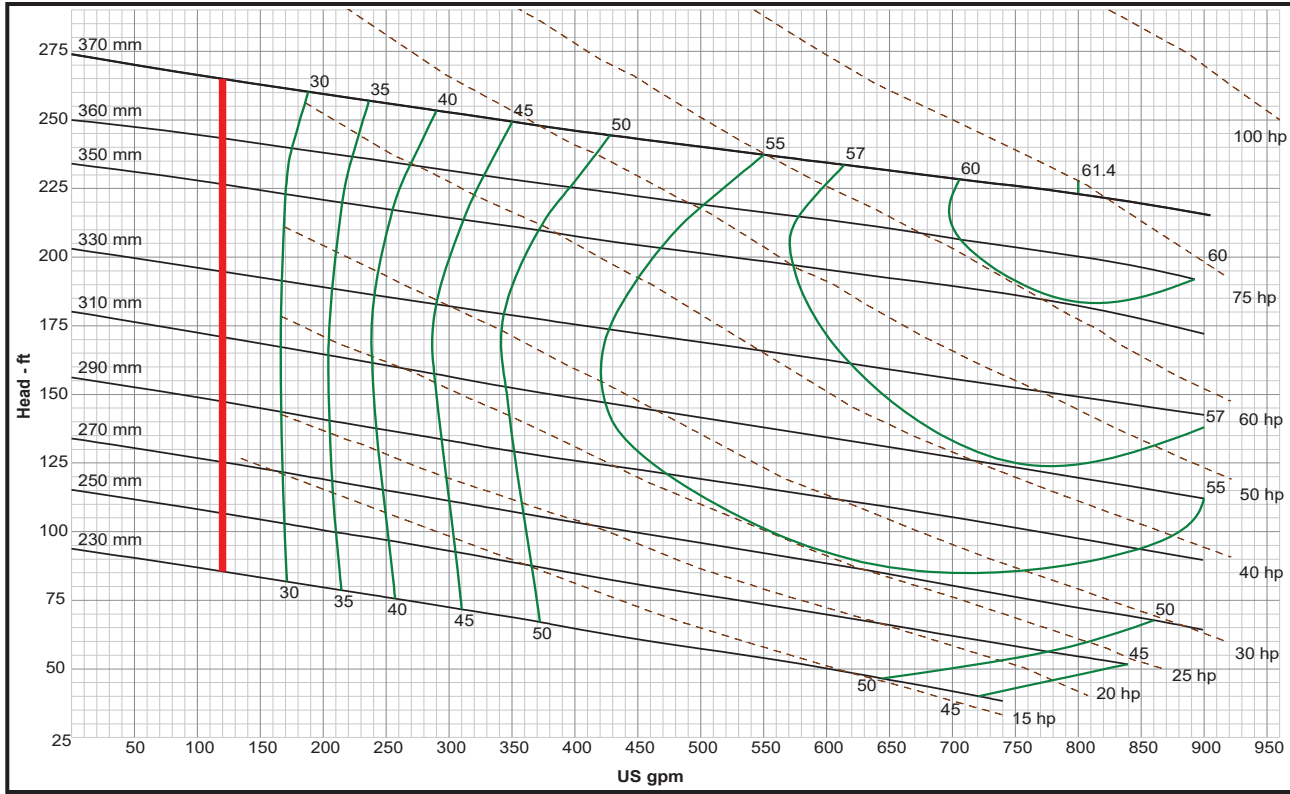

Demersible Chopper Pumps

MODEL: 7366 7366N
SPEED: RPM 1750
CURVE NO. PC4764
SIZE: 4DH CODE: 414
HERTZ: 60
IMPELLER 043323B
CASE 043341

MODEL: 7366 7366N
SPEED: RPM 1150
CURVE NO. PC4765
SIZE: 4DH CODE: 449
HERTZ: 60
IMPELLER 043323B
CASE 043341