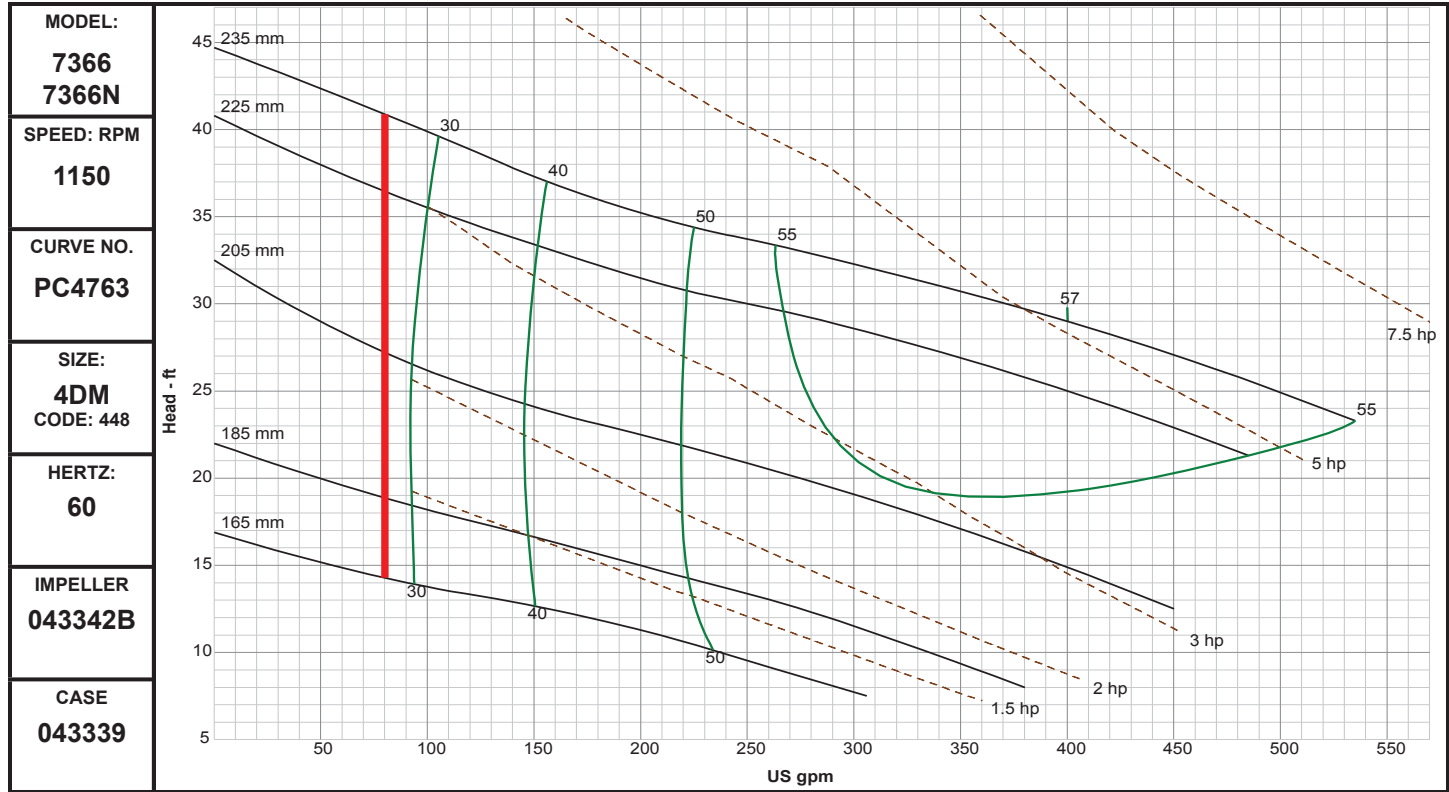

Demersible Chopper Pumps

Performance Curves

4DM

DEMING®

www.cranepumps.com

Demersible Chopper Pumps

SECTION 42B
PAGE 100
DATE 9/18

CRANE
A Crane Co. Company