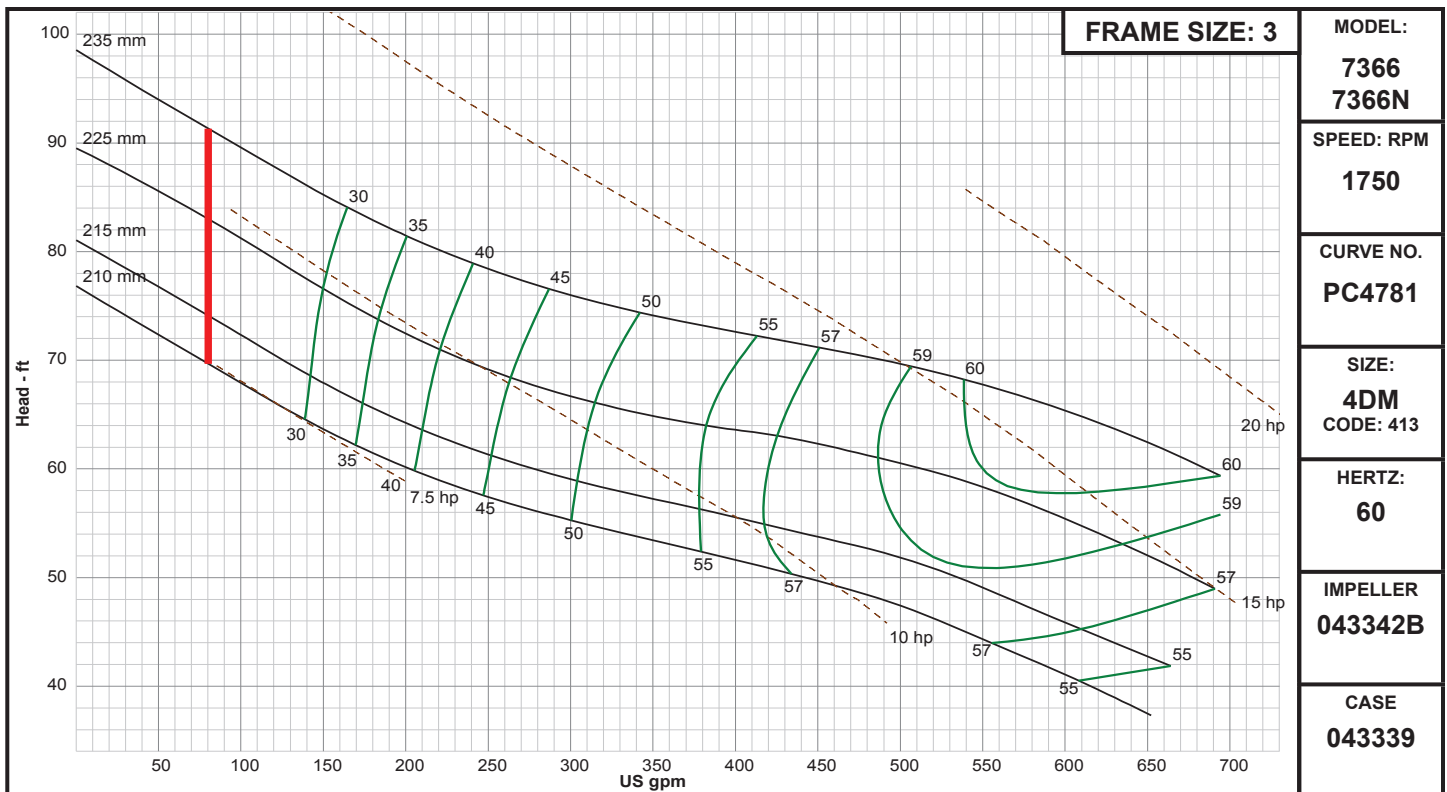

Demersible Chopper Pumps

Performance Curves

4DM

DEMING®

www.cranepumps.com

Demersible Chopper Pumps

SECTION 42B
PAGE 100
DATE 9/18

CRANE
A Crane Co. Company