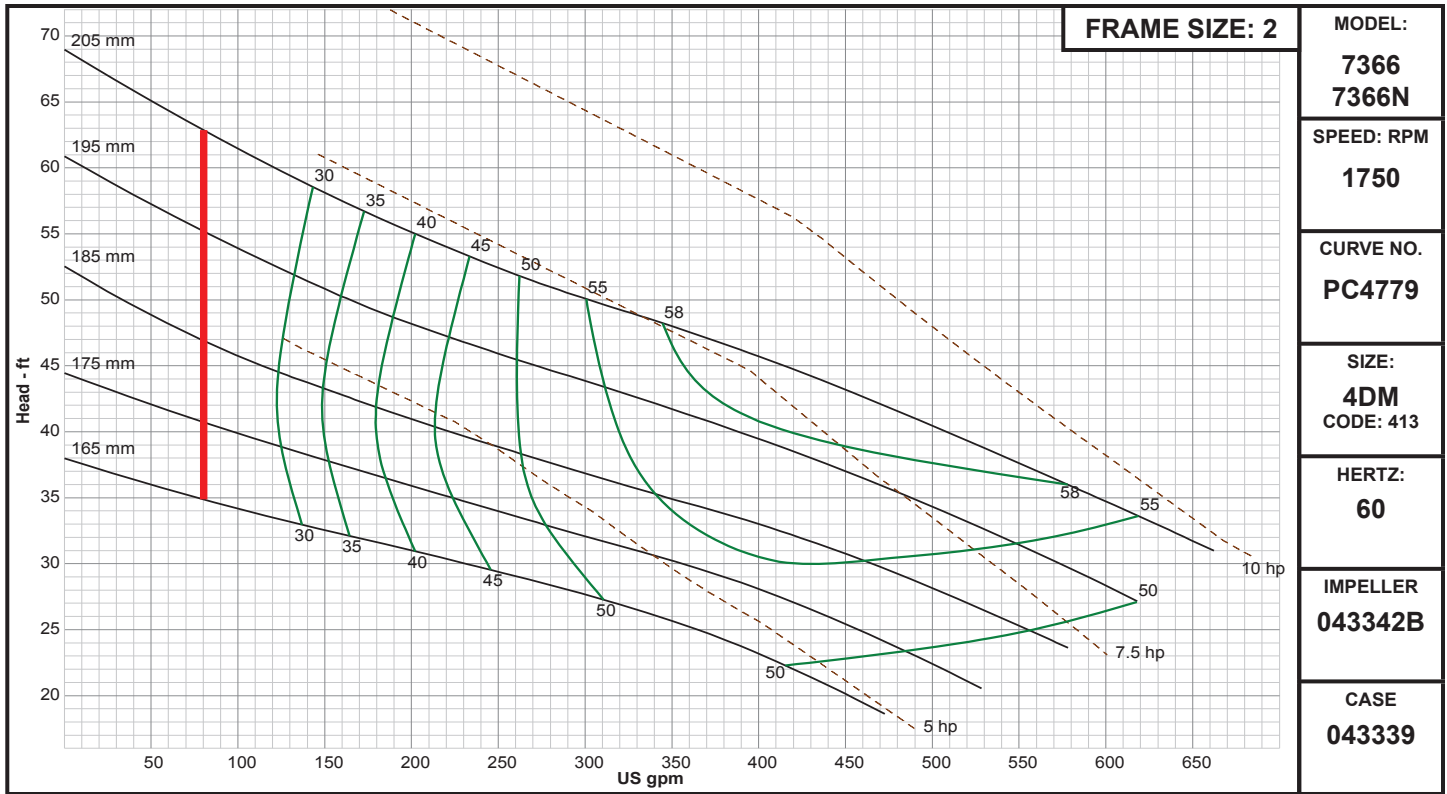

Demersible Chopper Pumps

Performance Curves

4DM

DEMING®

www.cranepumps.com

Demersible Chopper Pumps

SECTION 42B
PAGE 100
DATE 9/18

CRANE
A Crane Co. Company