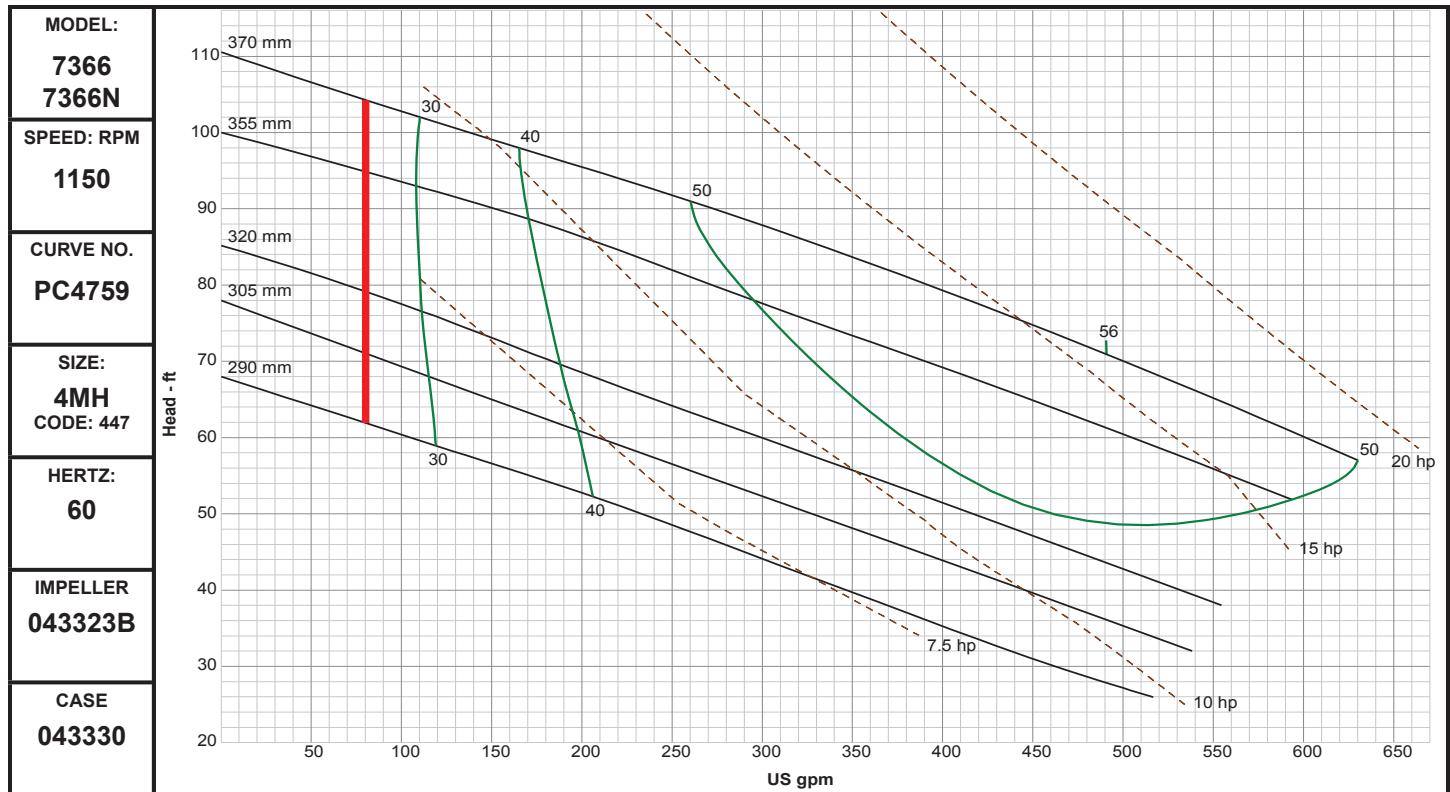

Performance Curves

4MH

DEMING®

www.cranepumps.com

Demersible Chopper Pumps

SECTION 42B
PAGE 96
DATE 3/18

A Crane Co. Company

PUMPS & SYSTEMS