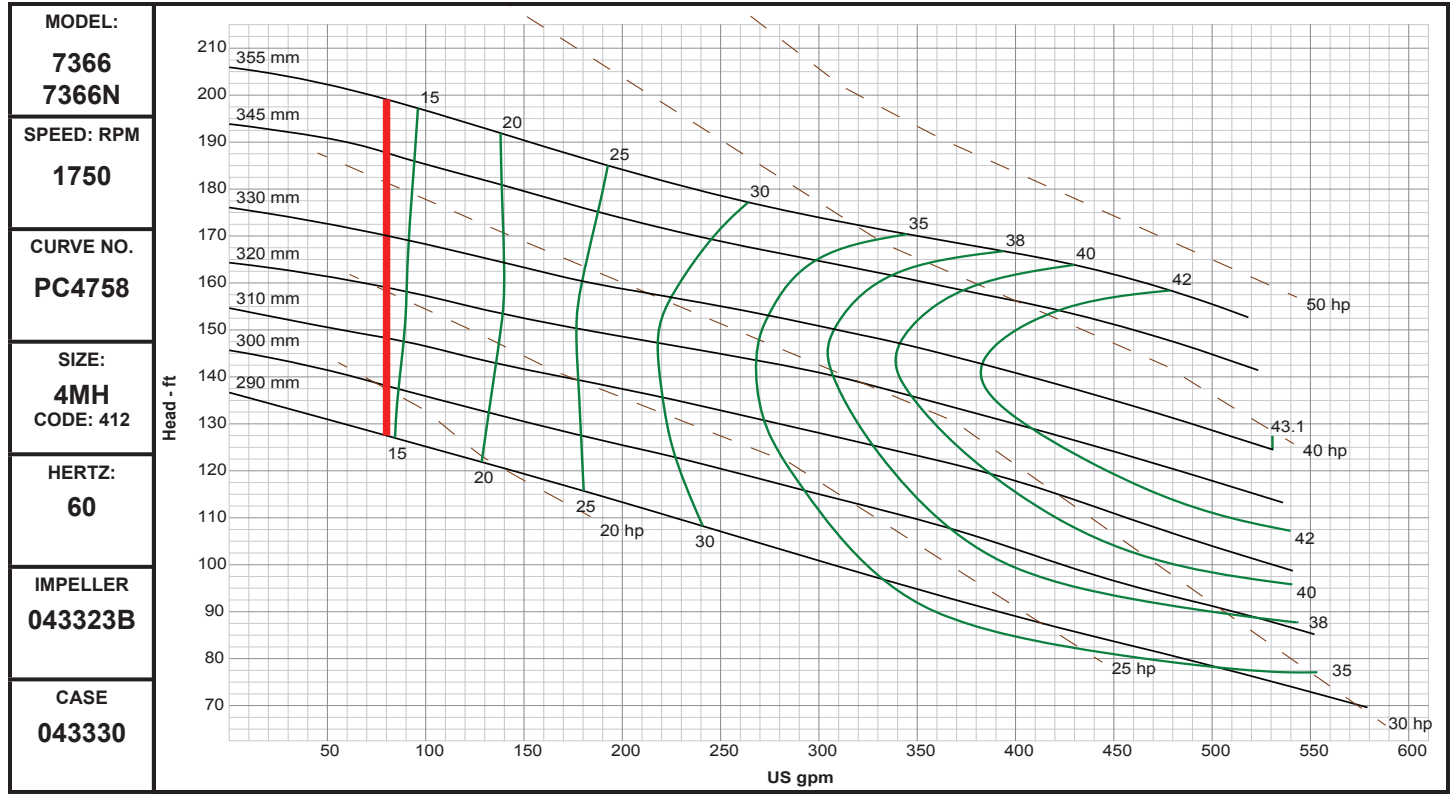

Performance Curves

4MH

DEMING®

www.cranepumps.com

Demersible Chopper Pumps

SECTION 42B
PAGE 96
DATE 3/18

A Crane Co. Company

PUMPS & SYSTEMS