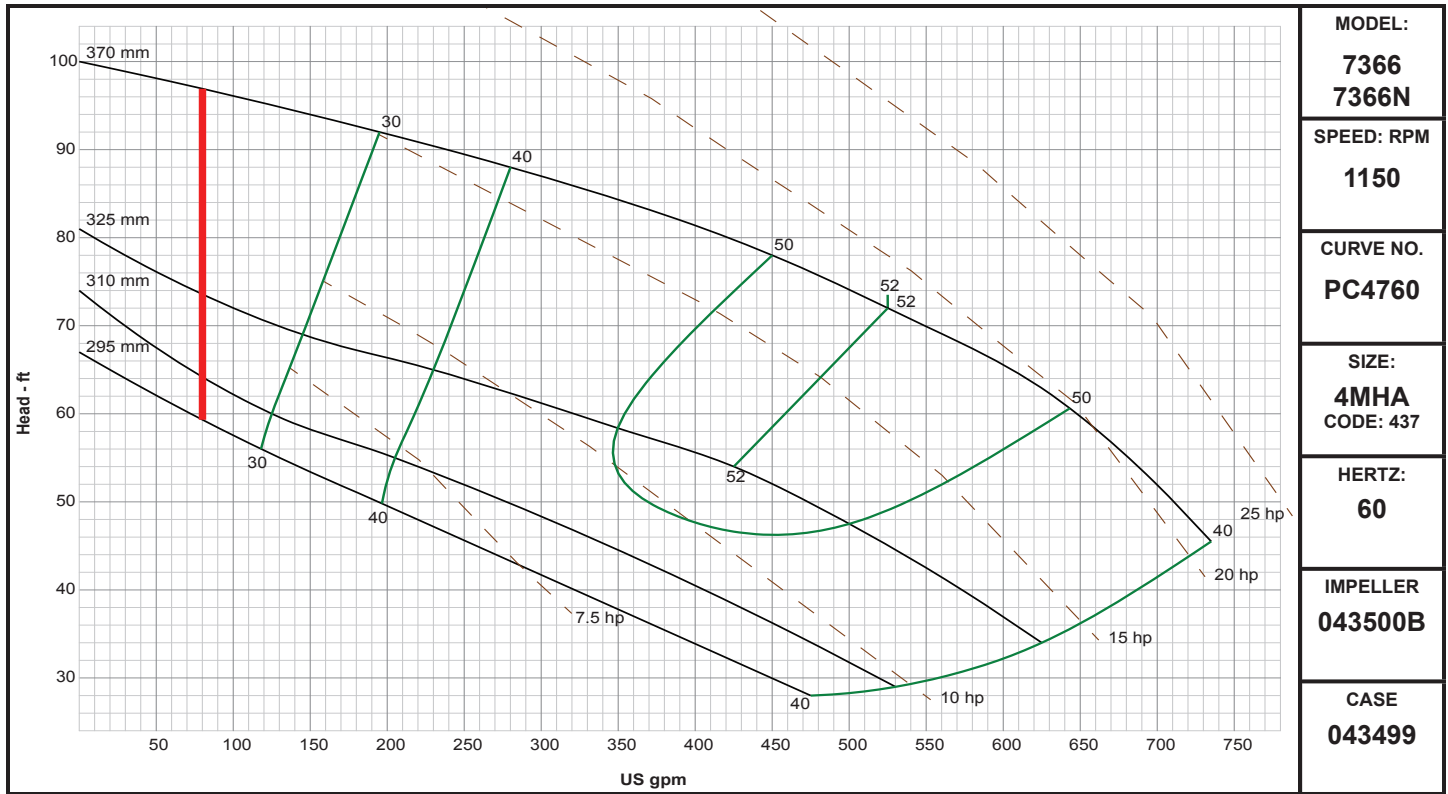

Demersible Chopper Pumps

MODEL:	7366 7366N
SPEED: RPM	1150
CURVE NO.	PC4760
SIZE:	4MHA CODE: 437
HERTZ:	60
IMPELLER	043500B
CASE	043499