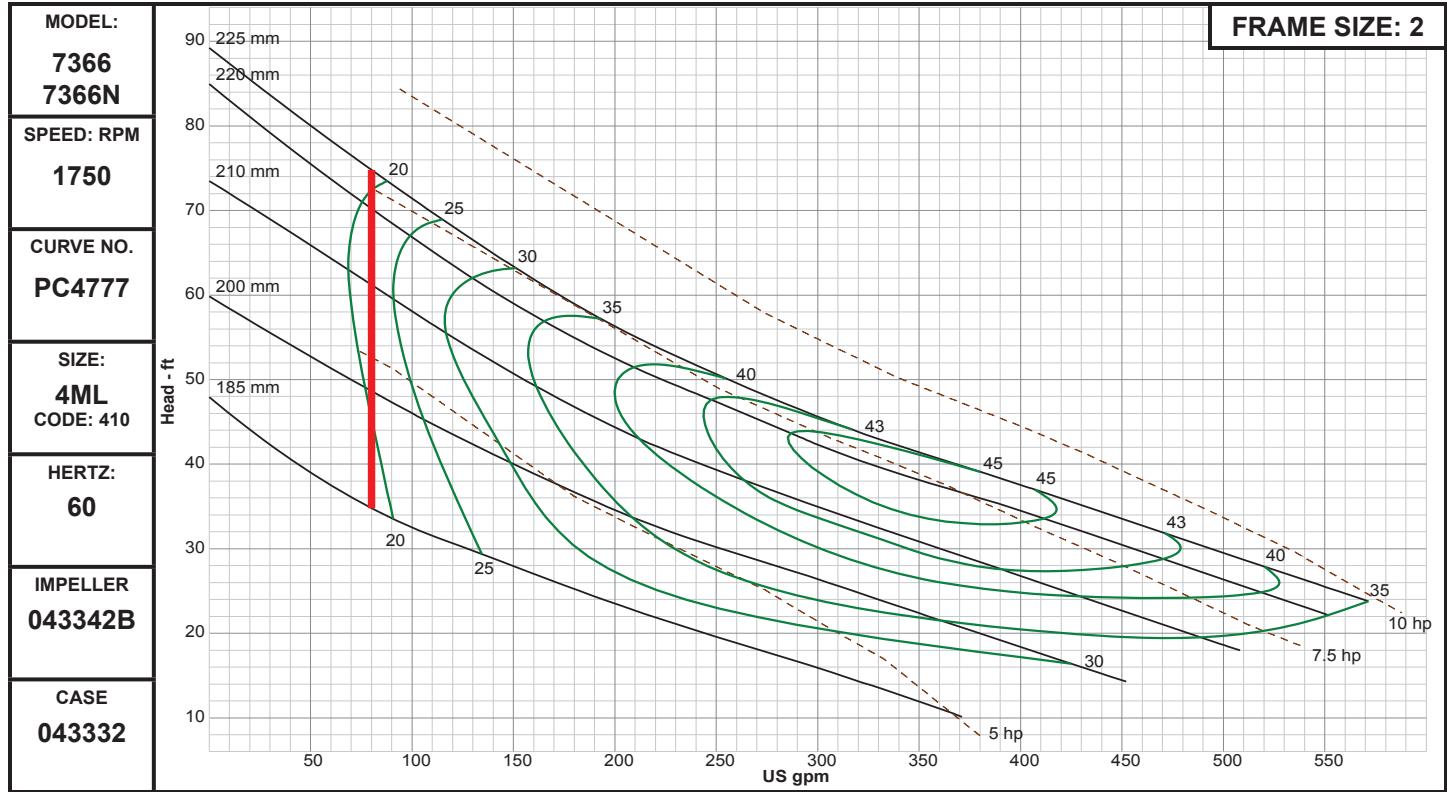

Performance Curves

4ML

DEMING®

www.cranepumps.com

Demersible Chopper Pumps

SECTION 42B
PAGE 94
DATE 9/18

A Crane Co. Company

PUMPS & SYSTEMS