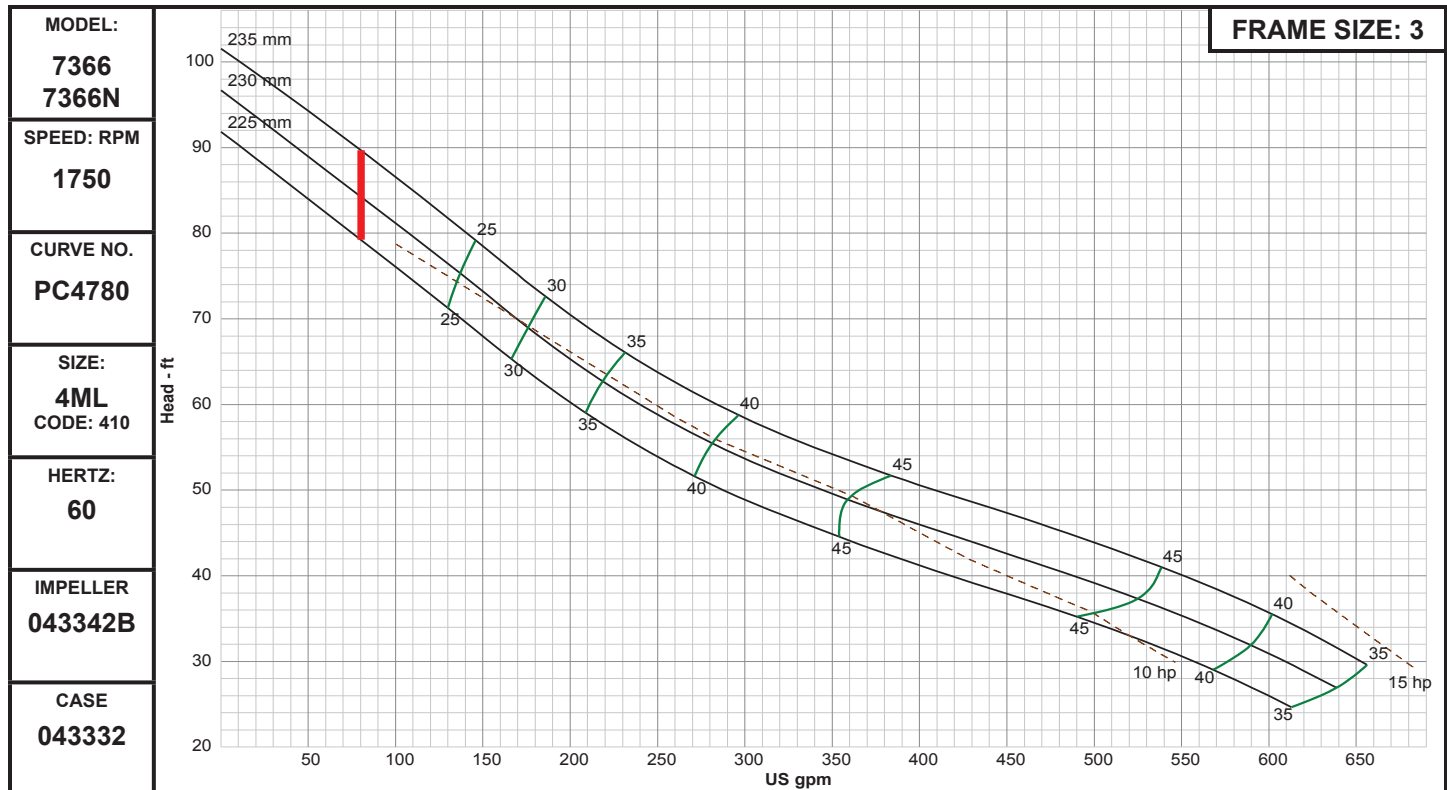

Performance Curves

4ML

DEMING®

www.cranepumps.com

Demersible Chopper Pumps

SECTION 42B
PAGE 94
DATE 9/18

A Crane Co. Company

PUMPS & SYSTEMS