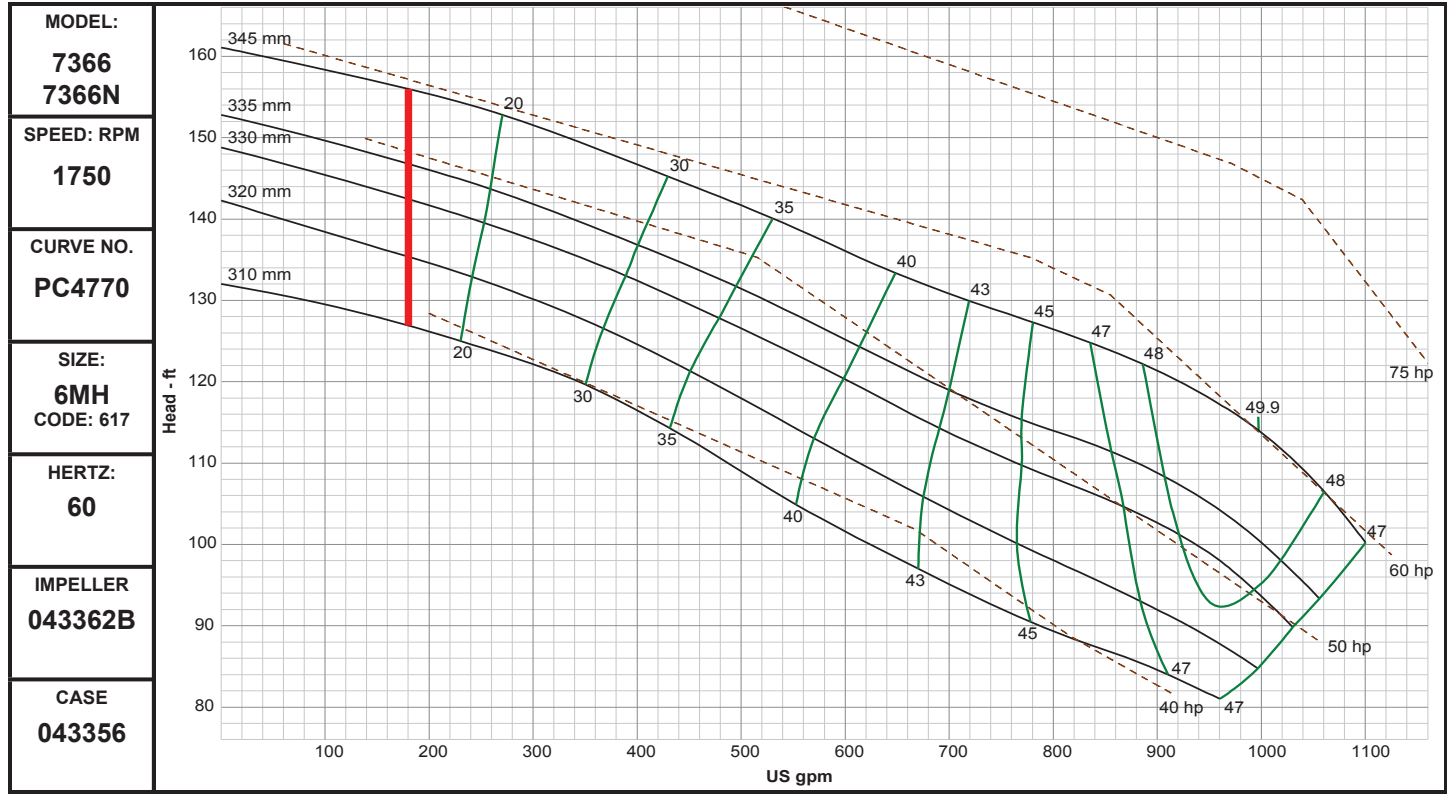

Performance Curves

6MH

DEMING®

www.cranepumps.com

Demersible Chopper Pumps

SECTION 42B
PAGE 104
DATE 2/18

A Crane Co. Company

PUMPS & SYSTEMS