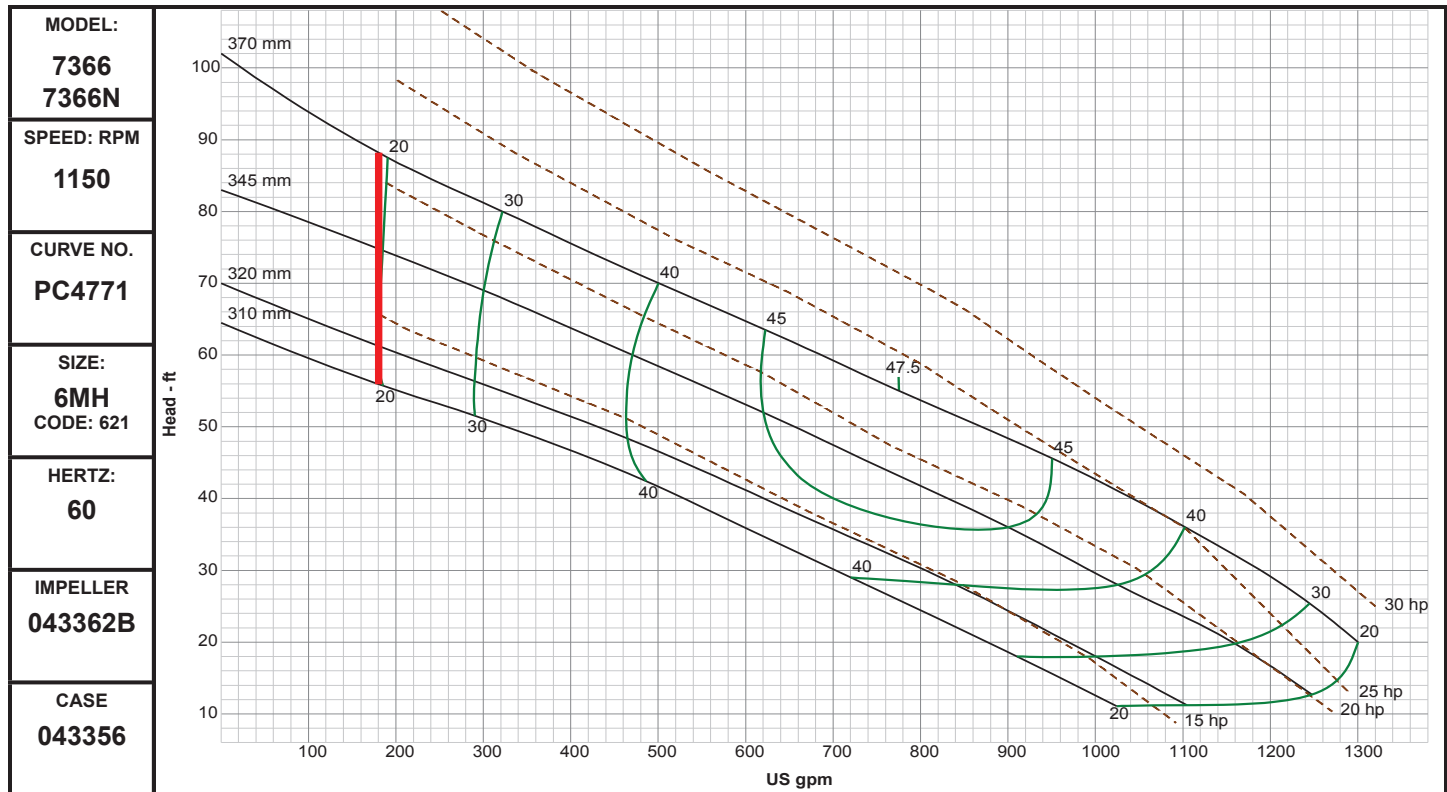

Performance Curves

6MH

DEMING®

www.cranepumps.com

Demersible Chopper Pumps

SECTION 42B
PAGE 104
DATE 2/18

A Crane Co. Company

PUMPS & SYSTEMS