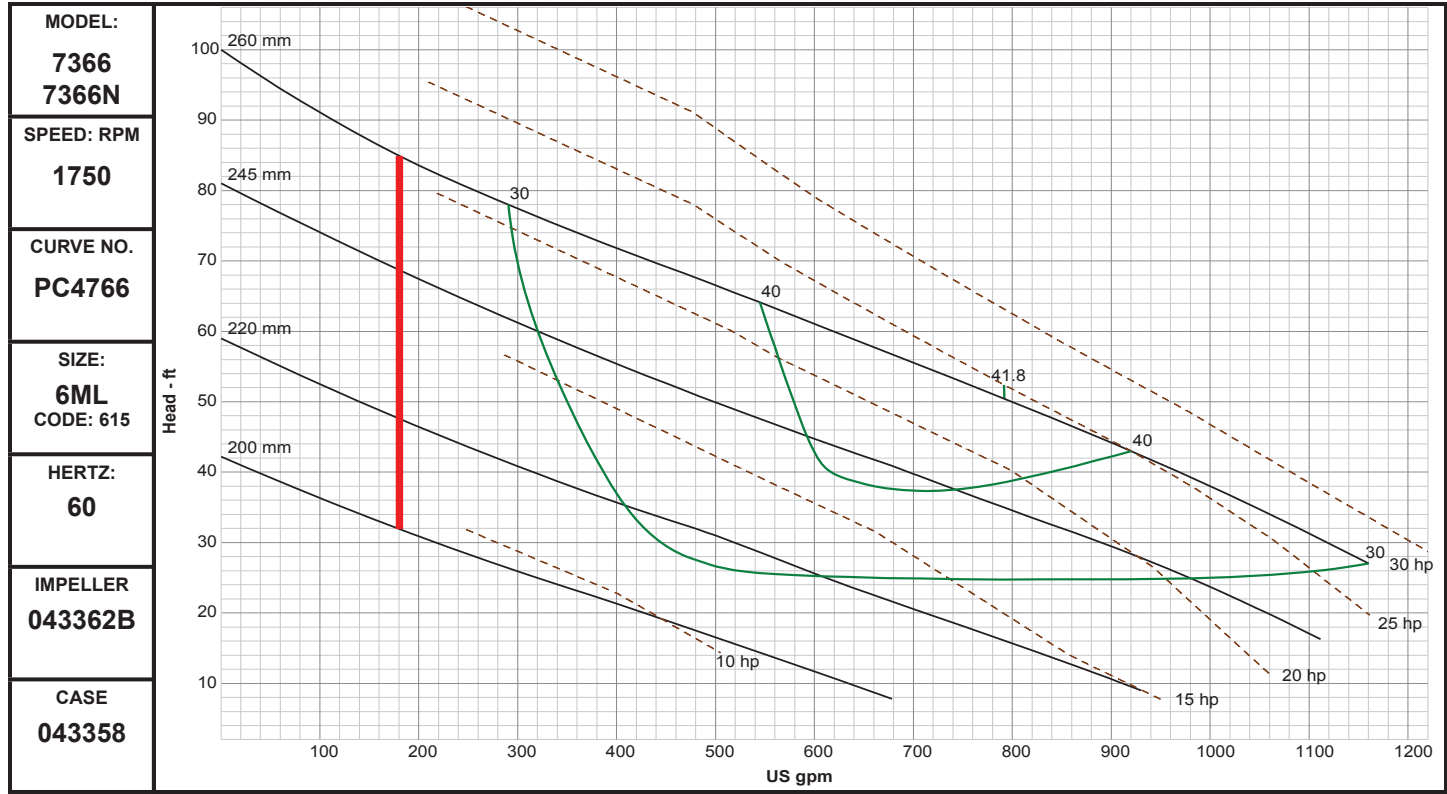

Performance Curves

6ML

DEMING®

www.cranepumps.com

Demersible Chopper Pumps

SECTION 42B
PAGE 102
DATE 3/18

A Crane Co. Company

PUMPS & SYSTEMS