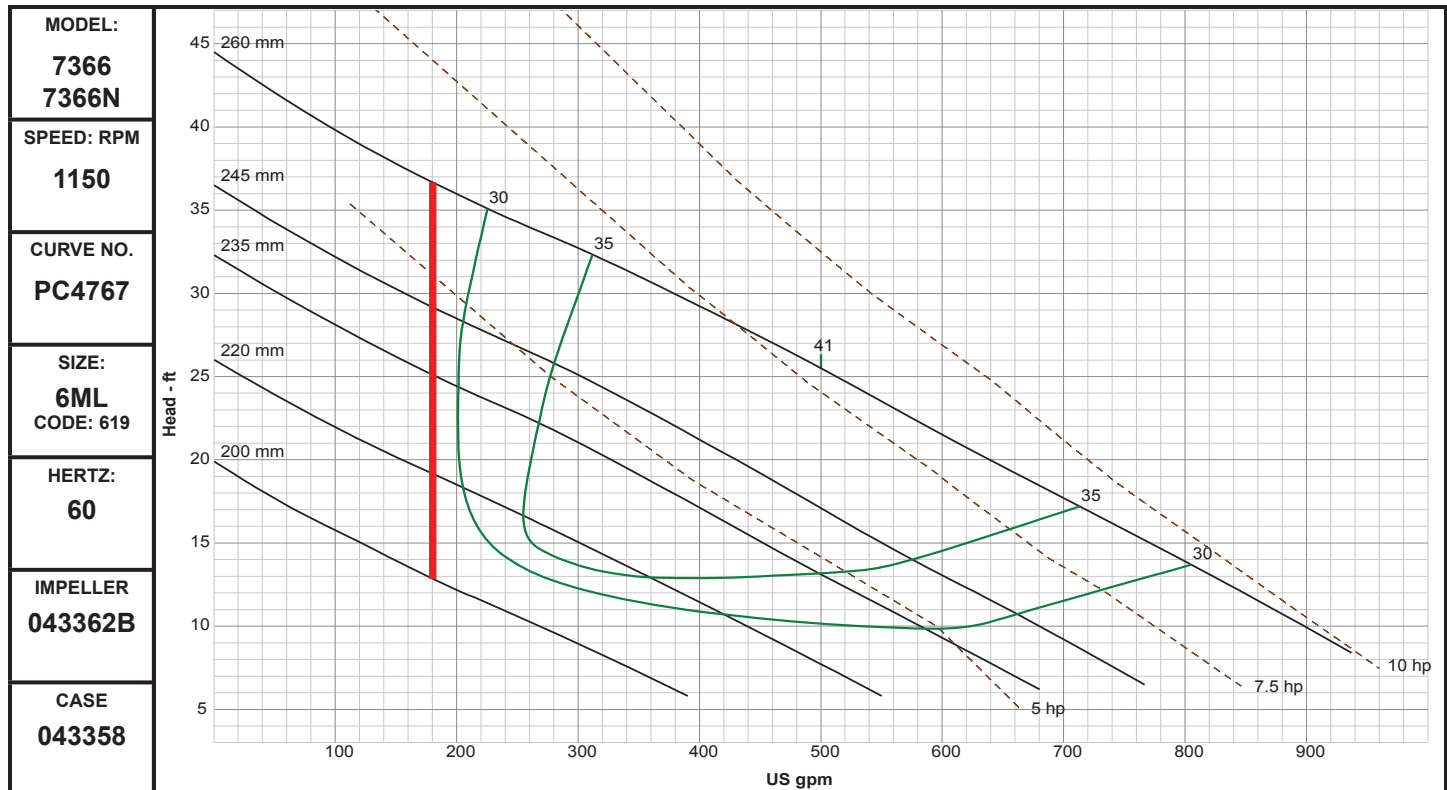

Performance Curves

6ML

DEMING®

www.cranepumps.com

Demersible Chopper Pumps

SECTION 42B
PAGE 102
DATE 3/18

A Crane Co. Company

PUMPS & SYSTEMS