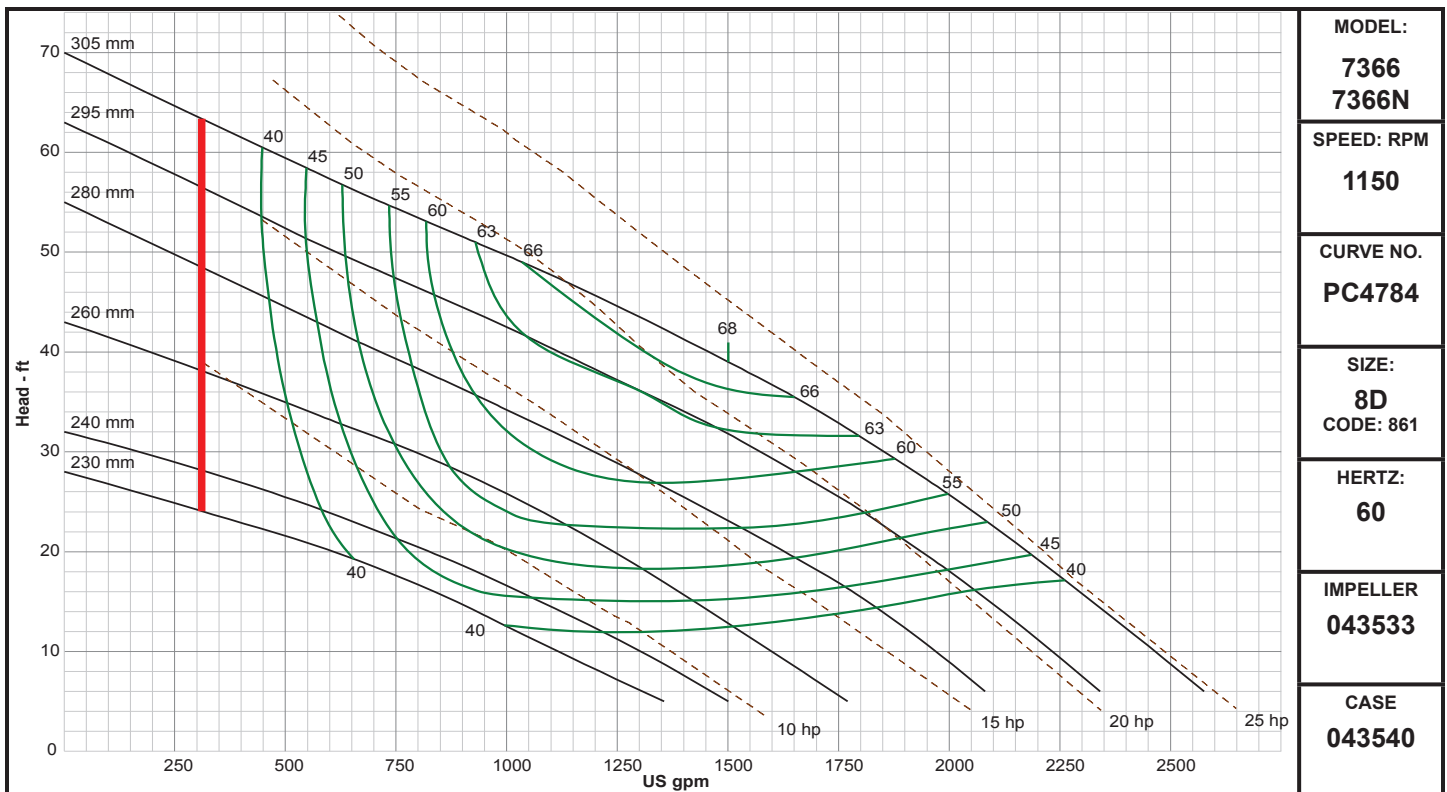

Demersible Chopper Pumps

Demersible Chopper Pumps