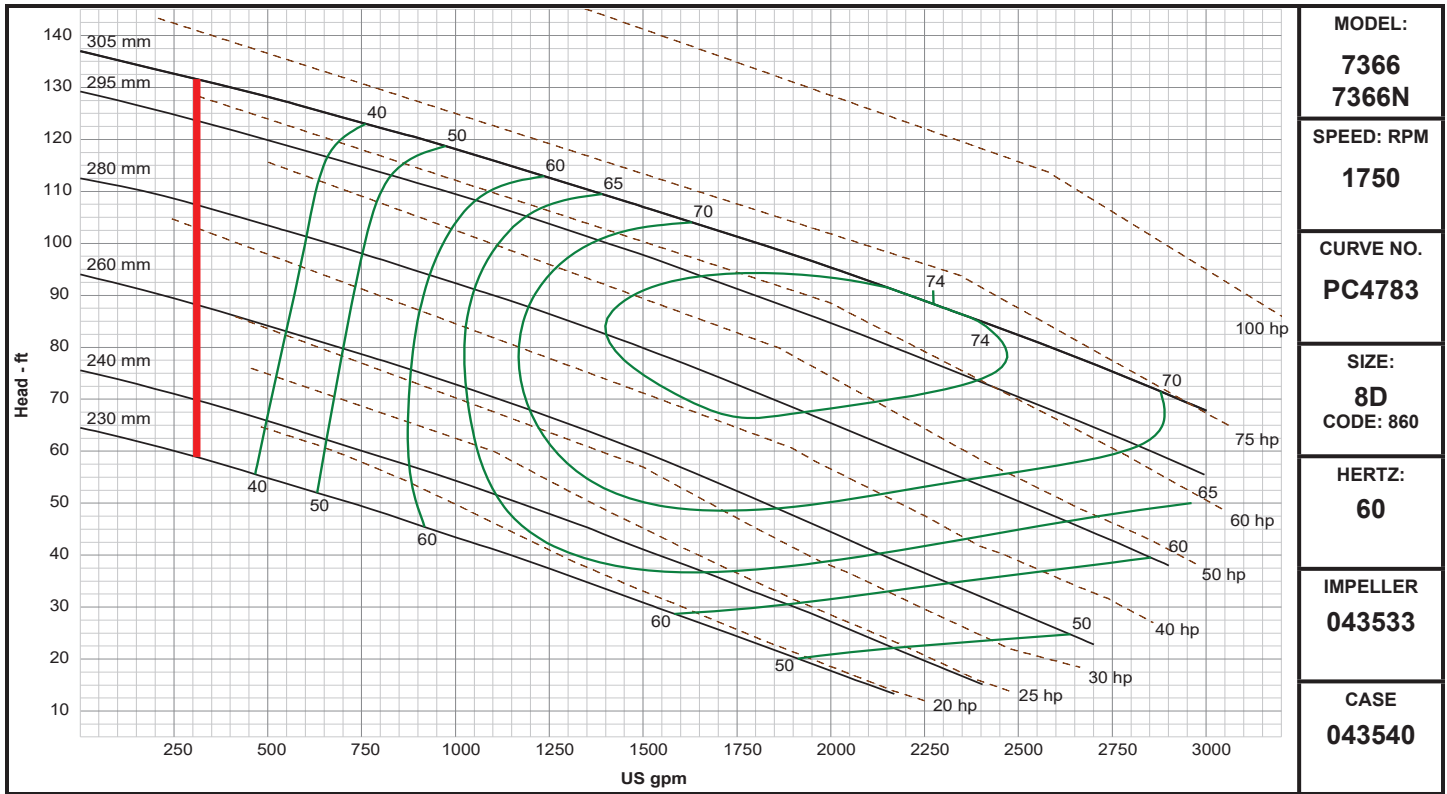

Demersible Chopper Pumps

Demersible Chopper Pumps