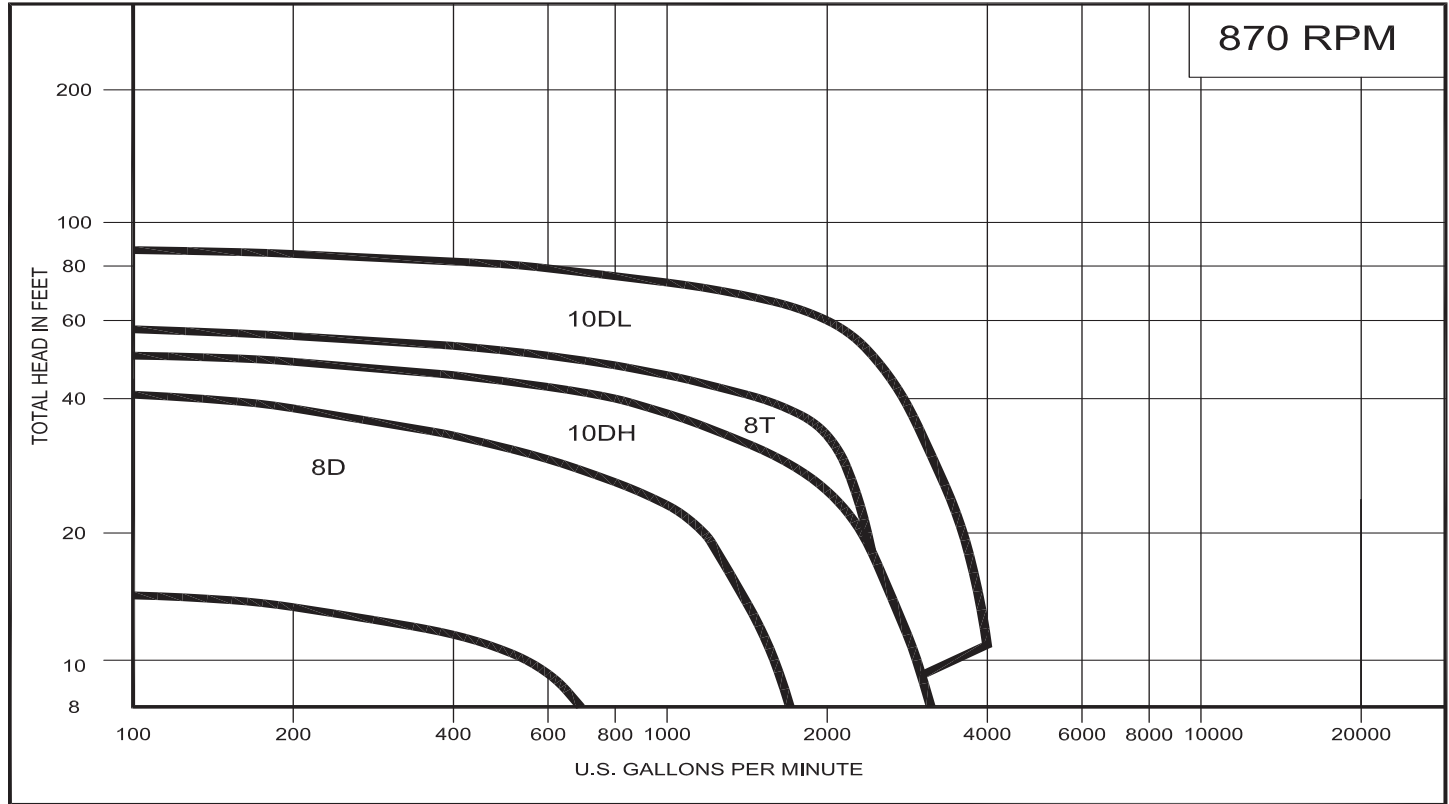

Demersible Chopper Pumps

Selection Curves

870RPM

DEMING®

www.cranepumps.com

Demersible Chopper Pumps

SECTION 42B
PAGE 90
DATE 4/19

CRANE[®]