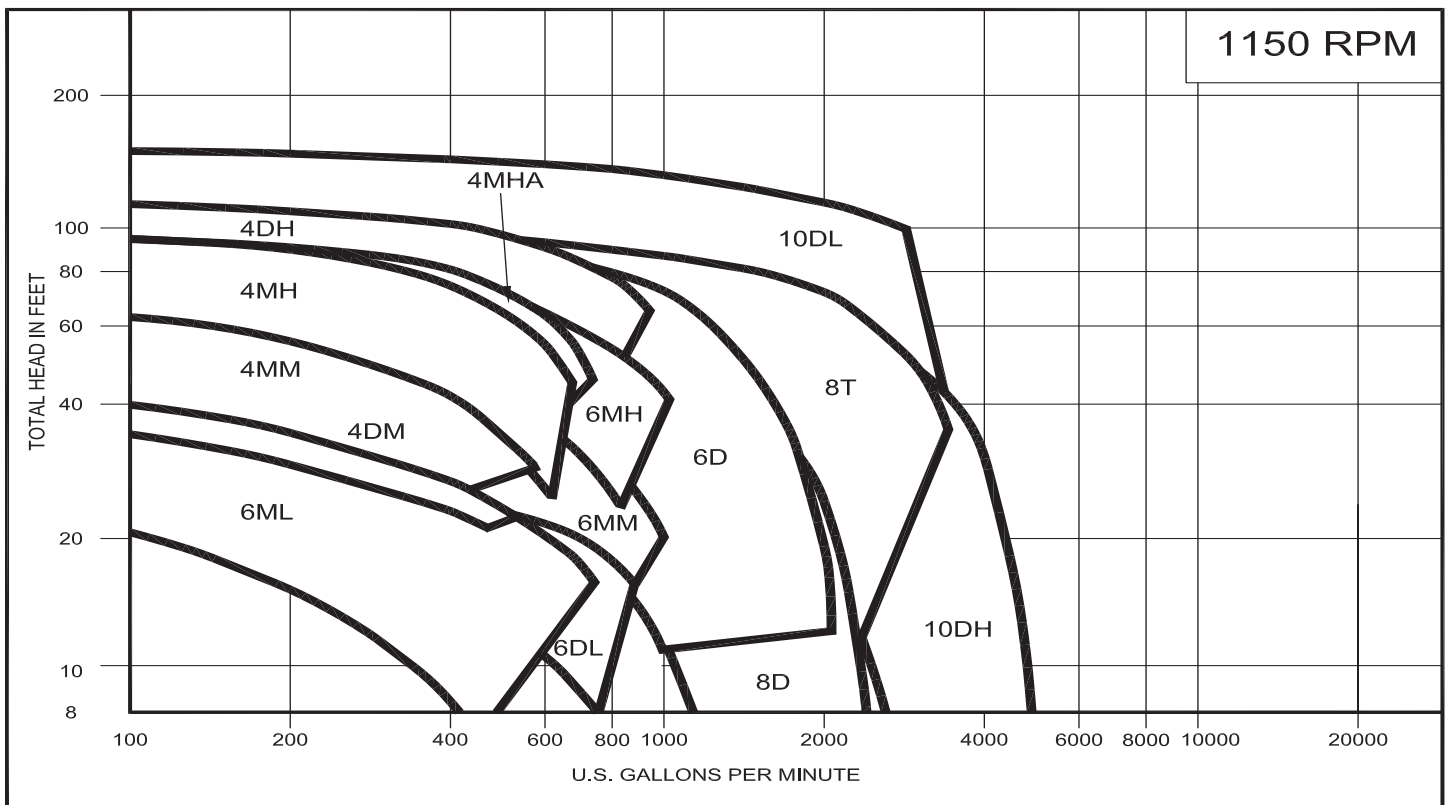

Demersible Chopper Pumps

Selection Curves

870RPM

DEMING®

www.cranepumps.com

Demersible Chopper Pumps

SECTION 42B
PAGE 90
DATE 4/19

CRANE[®]