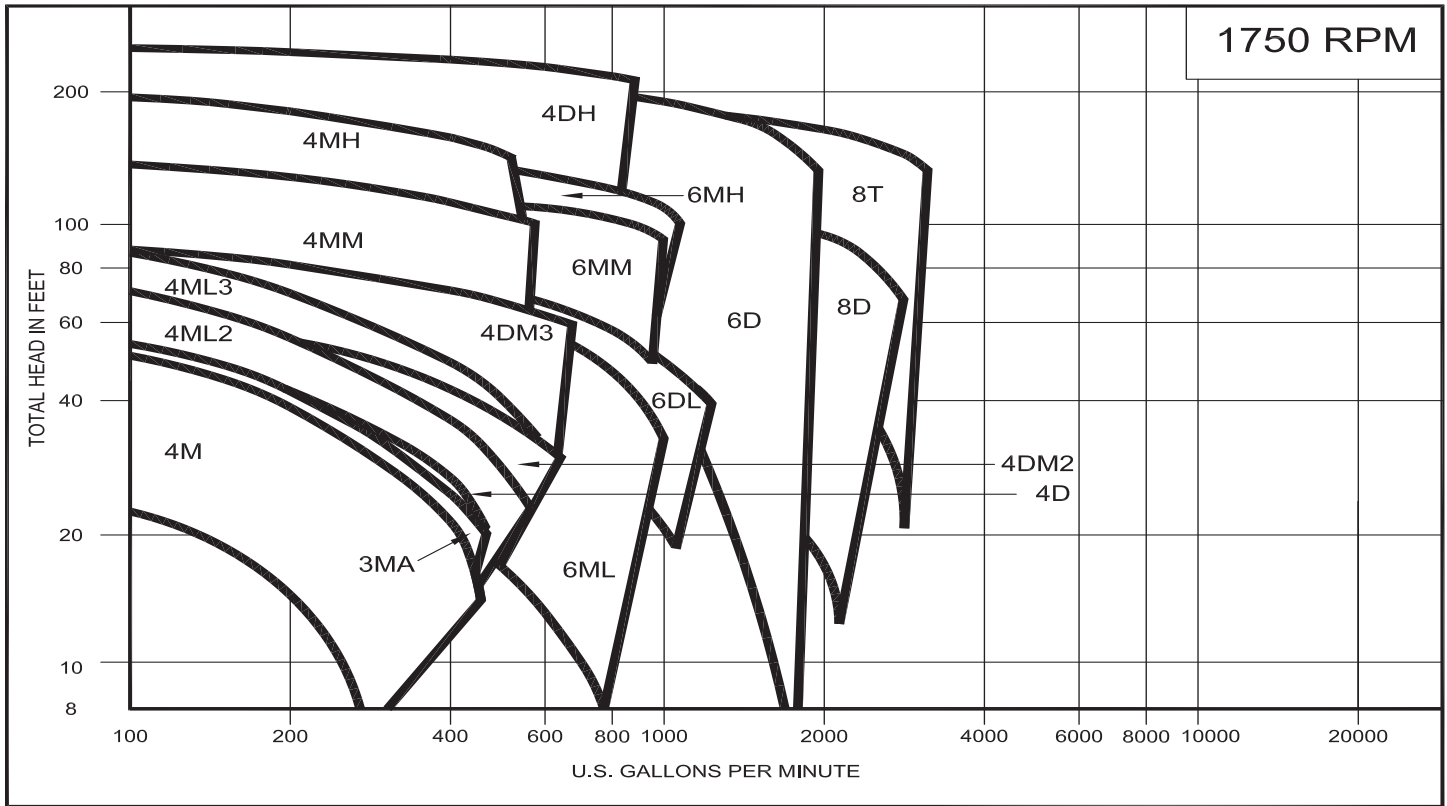

Demersible Chopper Pumps

Selection Curves

870RPM

DEMING®

www.cranepumps.com

Demersible Chopper Pumps

SECTION 42B
PAGE 90
DATE 4/19

CRANE[®]