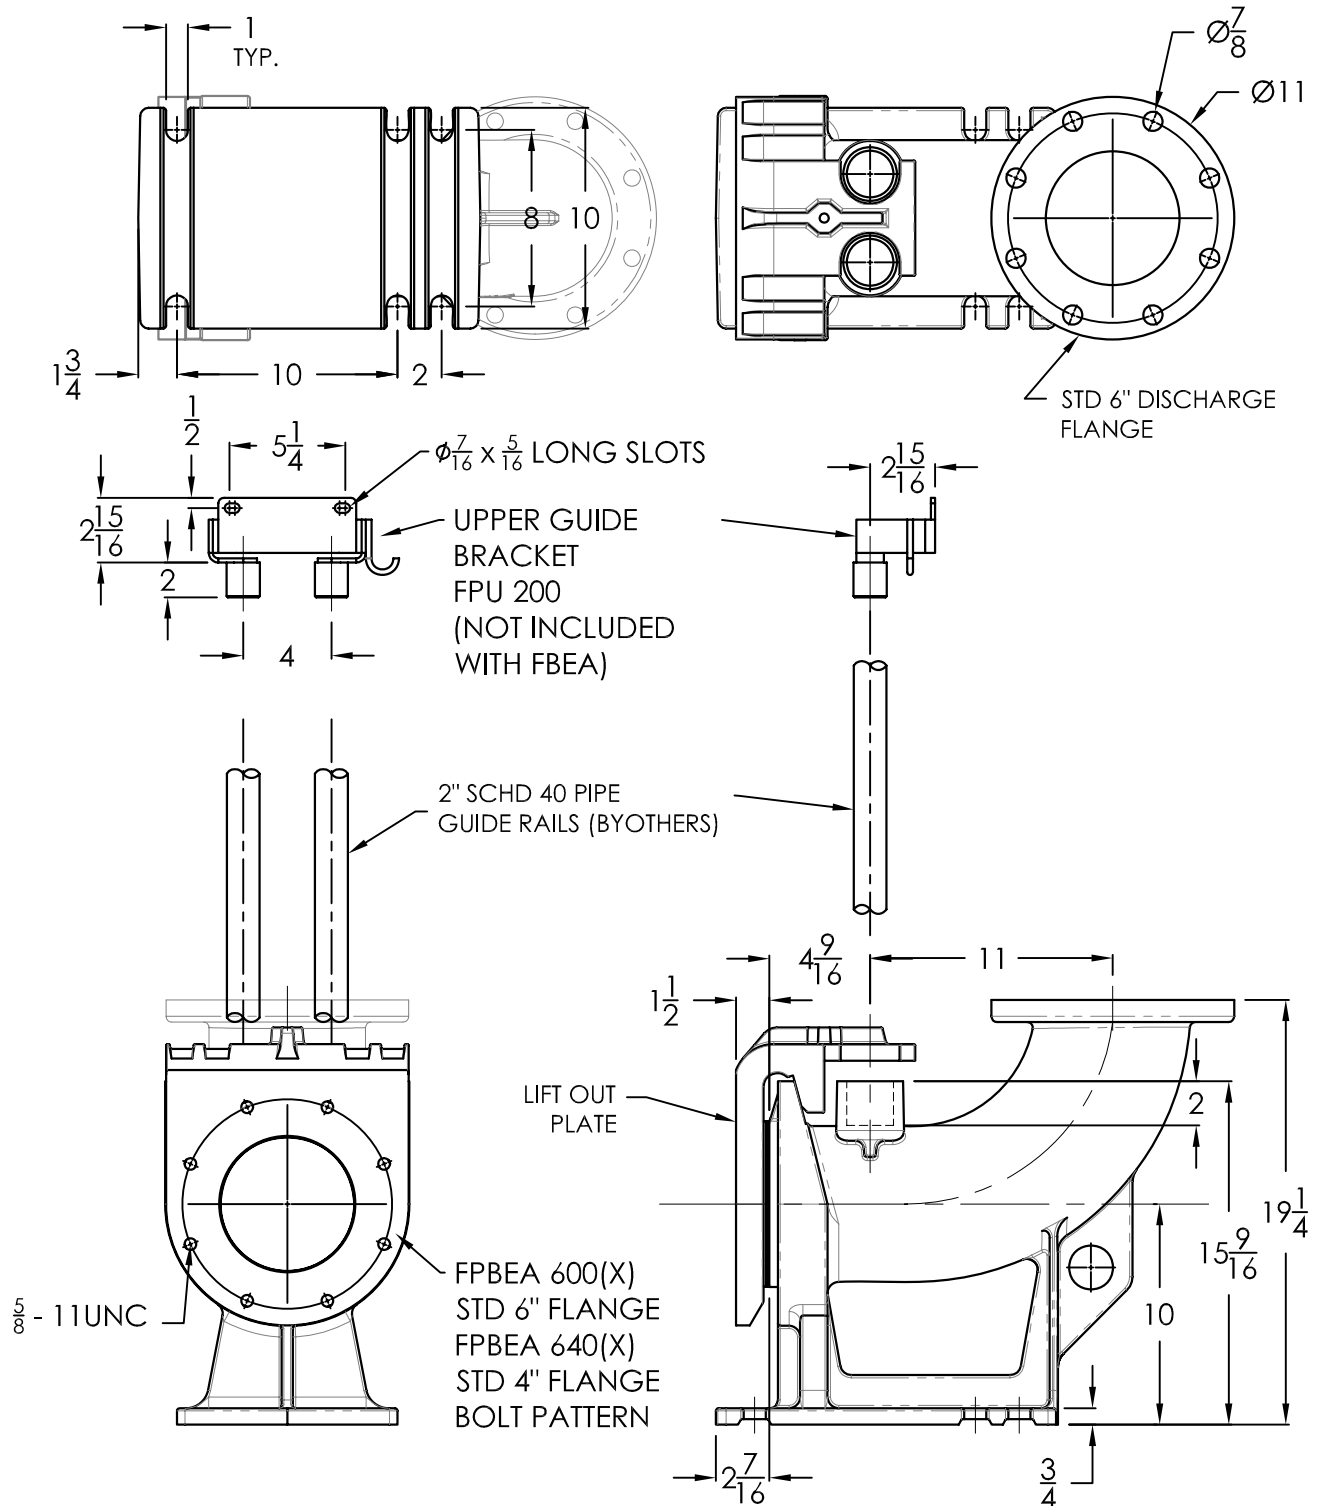

4" x 6" AND 6" x 6" FLANGE

MODELS: FPBEA600 , 640 ,(X)

www.floproproducts.com

BASE ELBOW ASSEMBLY

INSTALLATION DIMENSIONS