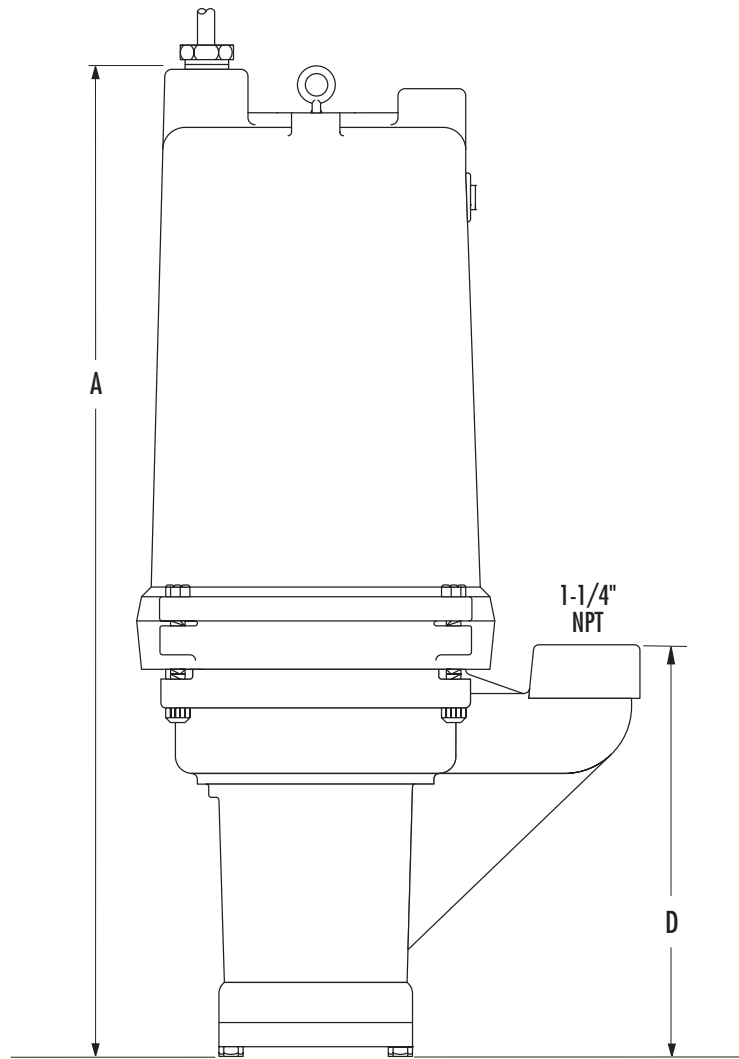

# Dimensional Data – HPD200

	<b>A</b>	<b>B</b>	<b>C</b>	<b>D</b>	<b>E</b>	<b>F</b>	<b>G</b>
<b>HPD200</b>	22-1/4	10-1/2	7-1/4	9-1/8	6-19/32	6	3-5/16

ALL DIMENSIONS IN INCHES  
NOTE: CASTING DIMENSIONS MAY VARY ± 1/8"