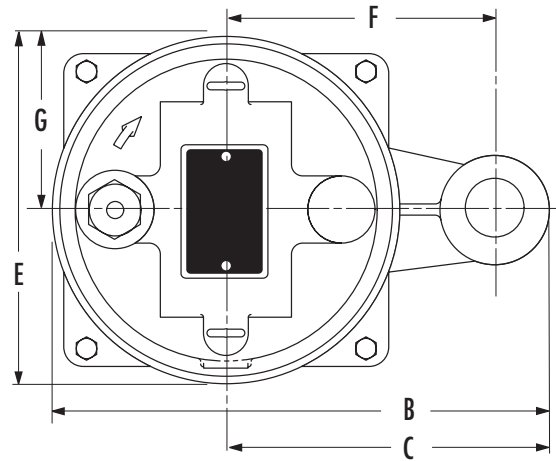

# Dimensional Data – HPD200

	<b>A</b>	<b>B</b>	<b>C</b>	<b>D</b>	<b>E</b>	<b>F</b>	<b>G</b>
<b>HPD200</b>	22-1/4	10-1/2	7-1/4	9-1/8	6-19/32	6	3-5/16

ALL DIMENSIONS IN INCHES  
NOTE: CASTING DIMENSIONS MAY VARY ± 1/8"