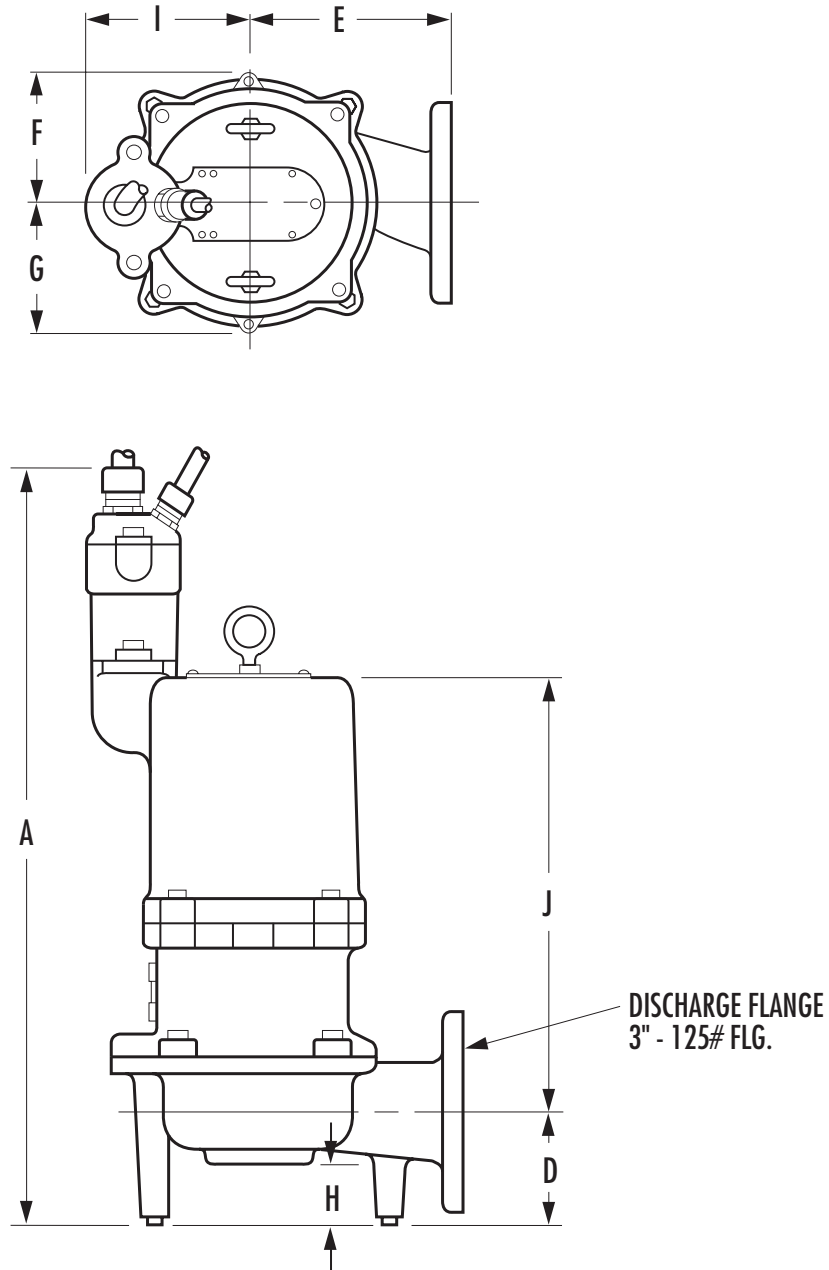

Dimensional Data – S3HRC/S3HVX

S3HVX illustrated above

| | A | D | E | F | G | H | I | J |
|--------------|----------|----------|----------|----------|----------|----------|----------|----------|
| S3HRC | 26 | 4-1/4 | 7-3/4 | 4-15/16 | 4-15/16 | 2-3/16 | 4-3/16 | 15-1/8 |
| S3HVX | 28-3/4 | 4-1/4 | 7-3/4 | 4-15/16 | 4-15/16 | 2-3/16 | 6-3/8 | 16-13/32 |

ALL DIMENSIONS IN INCHES
NOTE: CASTING DIMENSIONS MAY VARY ± 1/8"