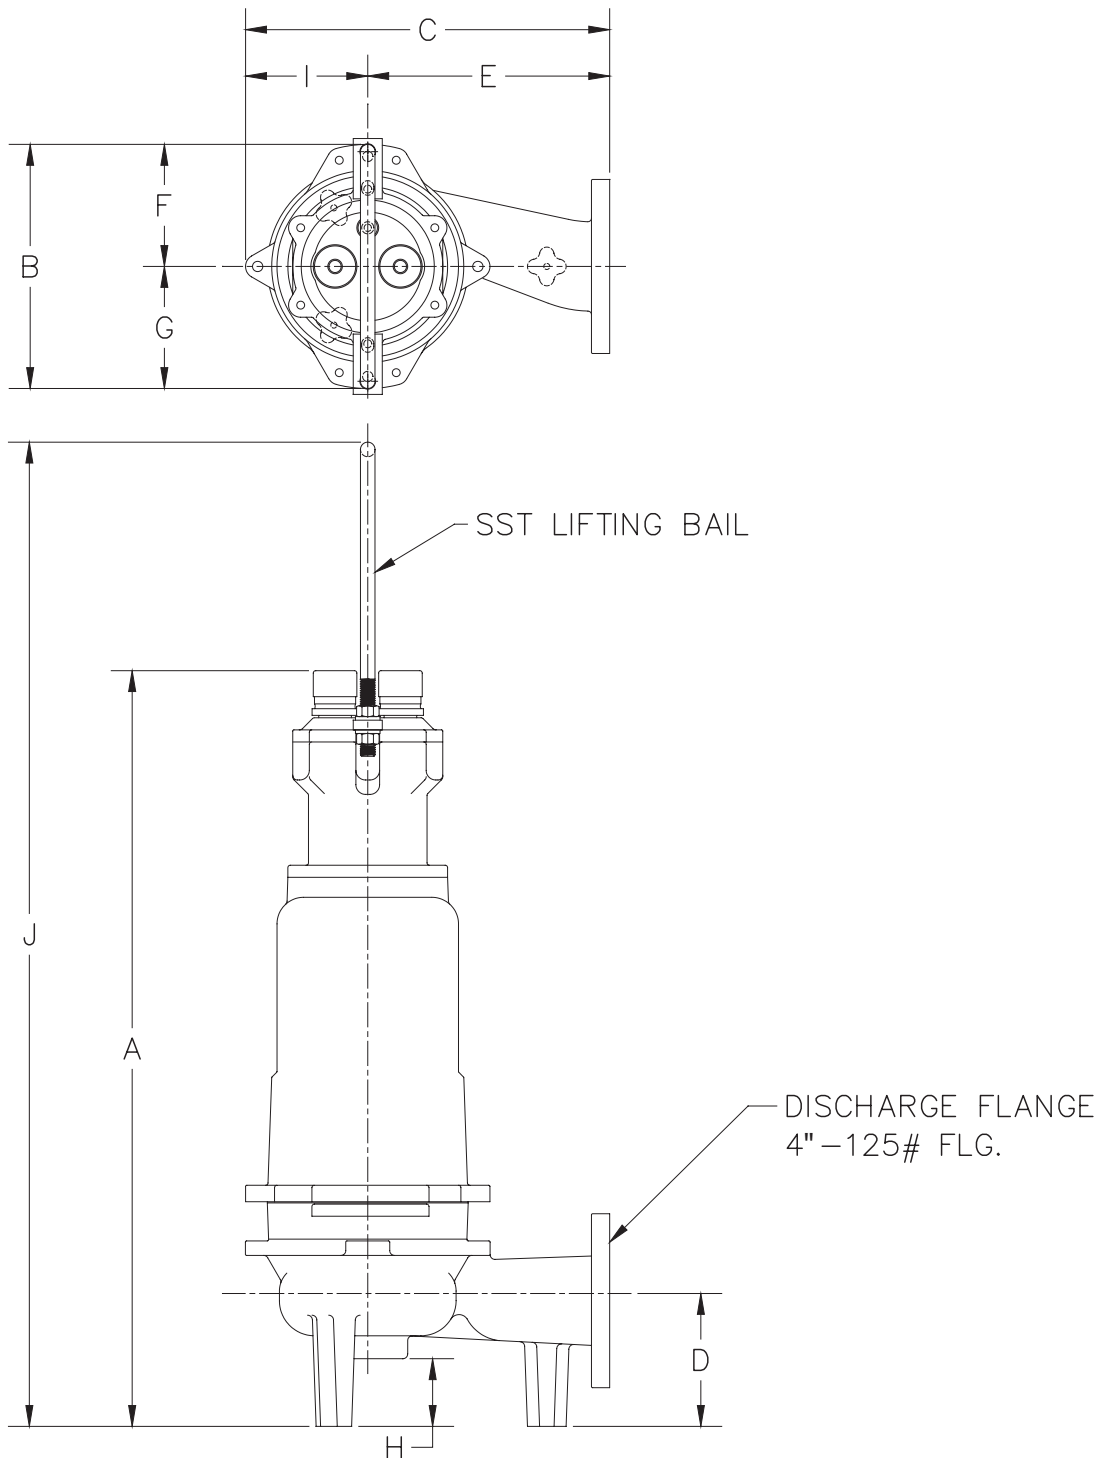

Dimensional Data – S4HRC/S4HVX

	A	B	C	D	E	F	G	H	I	J
S4HRC	34	12-5/8	18-13/16	6-1/2	12-1/2	6-5/16	6-5/16	3-1/2	6-5/16	45-13/16
S4HVX	39-1/16	12-5/8	18-13/16	6-1/2	12-1/2	6-5/16	6-5/16	3-1/2	6-5/16	50-7/8

ALL DIMENSIONS IN INCHES
 NOTE: CASTING DIMENSIONS MAY VARY $\pm 1/8"$