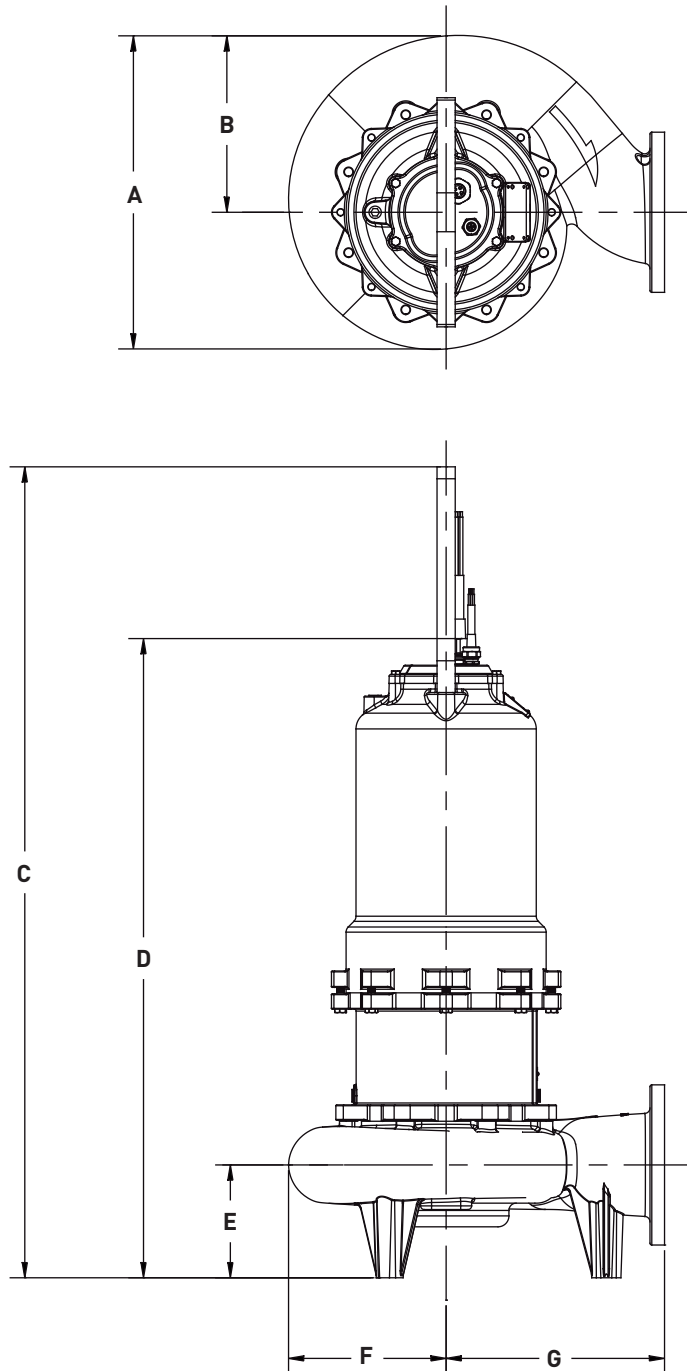

Dimensional Data – S6L(X)P

FRAME SIZE: **250**

	A	B	C	D	E	F	G
S6L(X)P	21.52	12.08	55.68	43.92	7.76	10.80	15.04

ALL DIMENSIONS IN INCHES
 NOTE: CASTING DIMENSIONS MAY VARY $\pm 1/8"$

	A	B	C	D	E	F	G
S6L(X)P	21.52	12.08	56.93	44.17	7.76	10.80	15.04

ALL DIMENSIONS IN INCHES
 NOTE: CASTING DIMENSIONS MAY VARY ± 1/8"