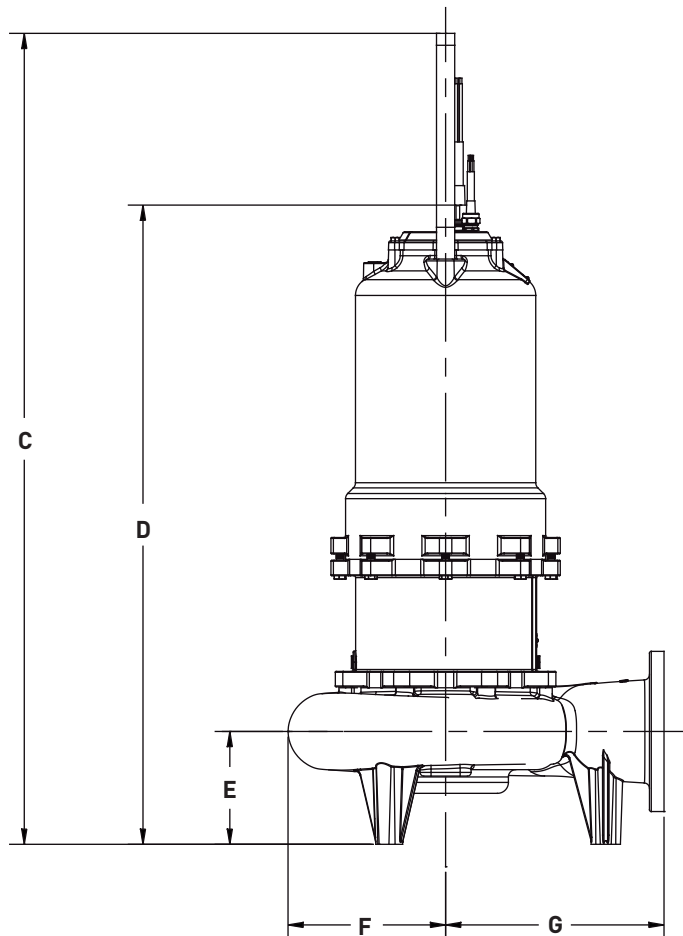

Dimensional Data – S6L(X)P

FRAME SIZE: **250**

	A	B	C	D	E	F	G
S6L(X)P	21.52	12.08	55.68	43.92	7.76	10.80	15.04

ALL DIMENSIONS IN INCHES
 NOTE: CASTING DIMENSIONS MAY VARY $\pm 1/8"$

	A	B	C	D	E	F	G
S6L(X)P	21.52	12.08	56.93	44.17	7.76	10.80	15.04

ALL DIMENSIONS IN INCHES
 NOTE: CASTING DIMENSIONS MAY VARY ± 1/8"