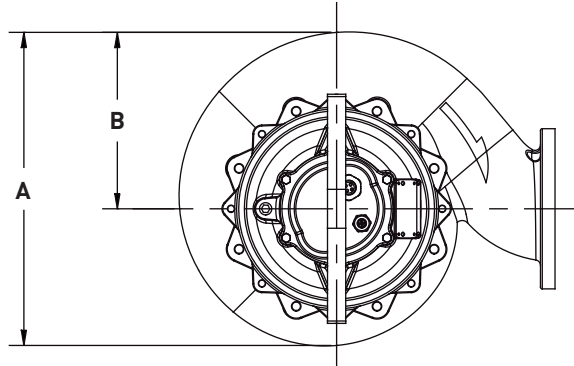

Dimensional Data – S6L(X)P

FRAME SIZE: **250**

	A	B	C	D	E	F	G
S6L(X)P	21.52	12.08	55.68	43.92	7.76	10.80	15.04

ALL DIMENSIONS IN INCHES
 NOTE: CASTING DIMENSIONS MAY VARY $\pm 1/8"$

	A	B	C	D	E	F	G
S6L(X)P	21.52	12.08	56.93	44.17	7.76	10.80	15.04

ALL DIMENSIONS IN INCHES
 NOTE: CASTING DIMENSIONS MAY VARY ± 1/8"