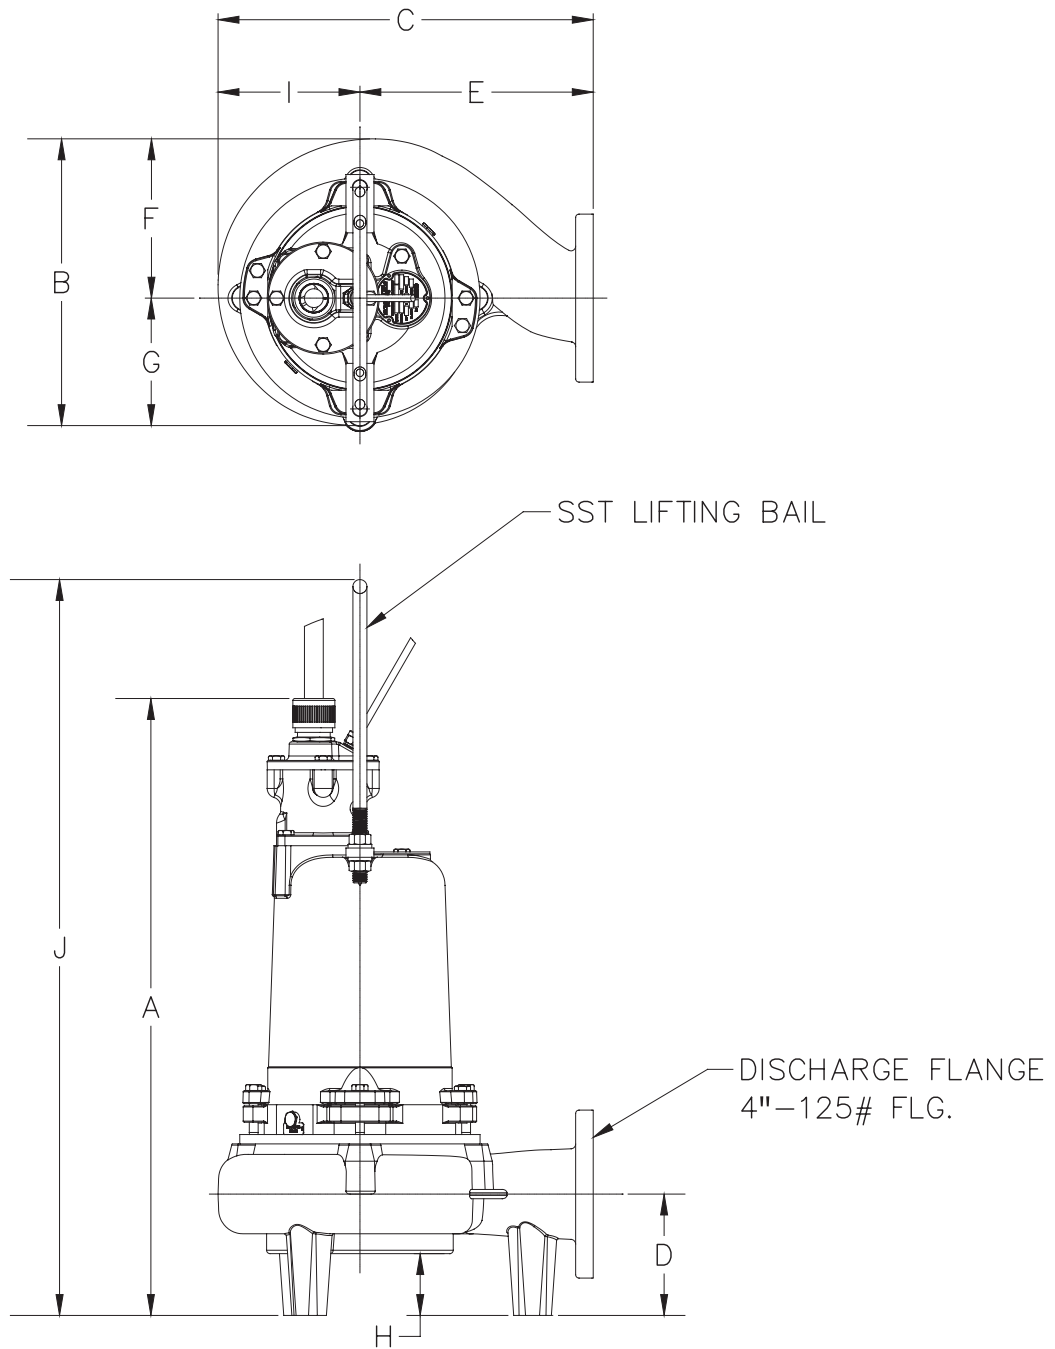

Dimensional Data – H4H/H4HX

	A	B	C	D	E	F	G	H	I	J
H4H	33	15-5/8	20-3/16	6-1/2	12-1/2	8-13/16	7-11/16	3-3/16	8-1/4	39-7/16
H4HX	39-1/4	15-5/8	20-3/16	6-1/2	12-1/2	8-13/16	7-11/16	3-3/16	8-1/4	50-7/8

ALL DIMENSIONS IN INCHES
 NOTE: CASTING DIMENSIONS MAY VARY ± 1/8"