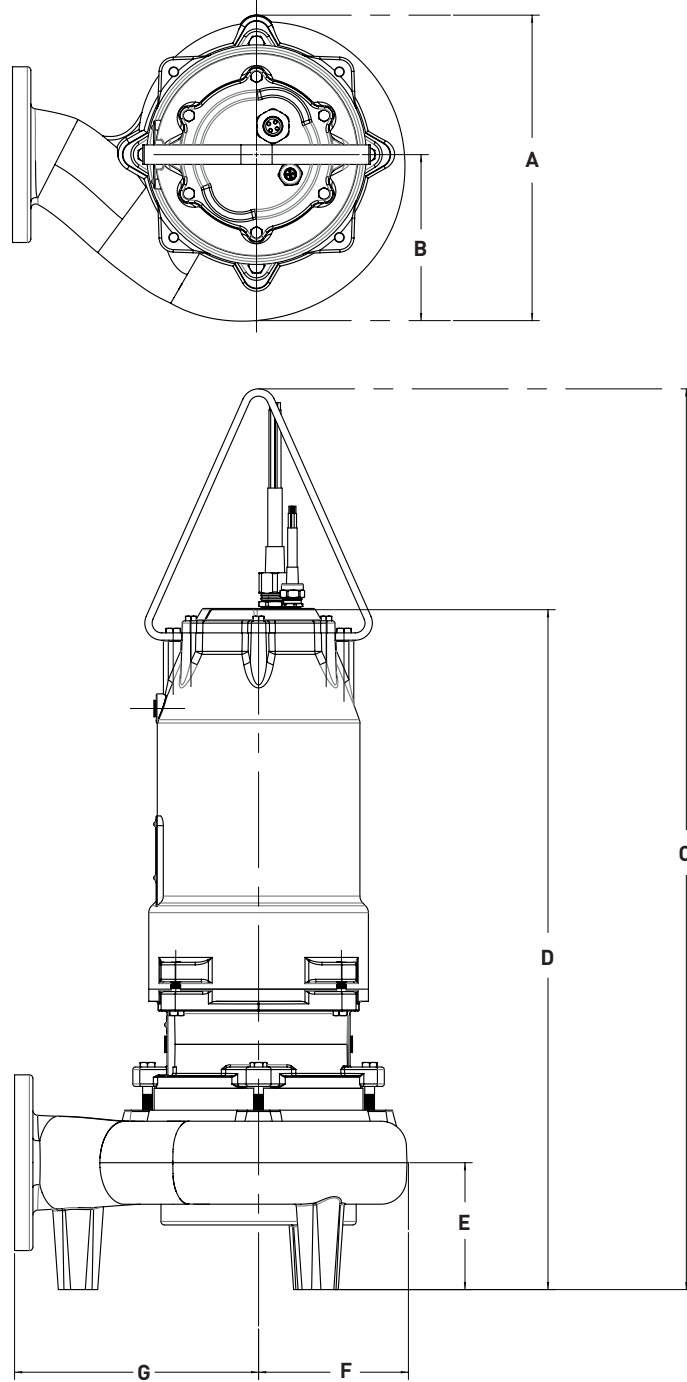

# Dimensional Data – H4H(X)P

	<b>A</b>	<b>B</b>	<b>C</b>	<b>D</b>	<b>E</b>	<b>F</b>	<b>G</b>
<b>H4H(X)P</b>	15.65	8.50	46.14	34.83	6.50	7.67	12.50

ALL DIMENSIONS IN INCHES  
 NOTE: CASTING DIMENSIONS MAY VARY ± 1/8"