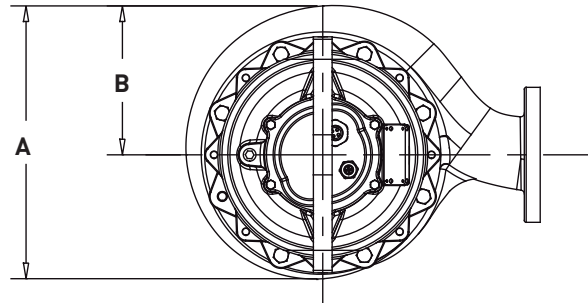

Dimensional Data – H4Q(X)P

FRAME SIZE: **250**

	A	B	C	D	E	F	G
H4Q(X)P	18.29	9.98	56.06	45.61	7.75	9.13	14.50

ALL DIMENSIONS IN INCHES
 NOTE: CASTING DIMENSIONS MAY VARY $\pm 1/8"$