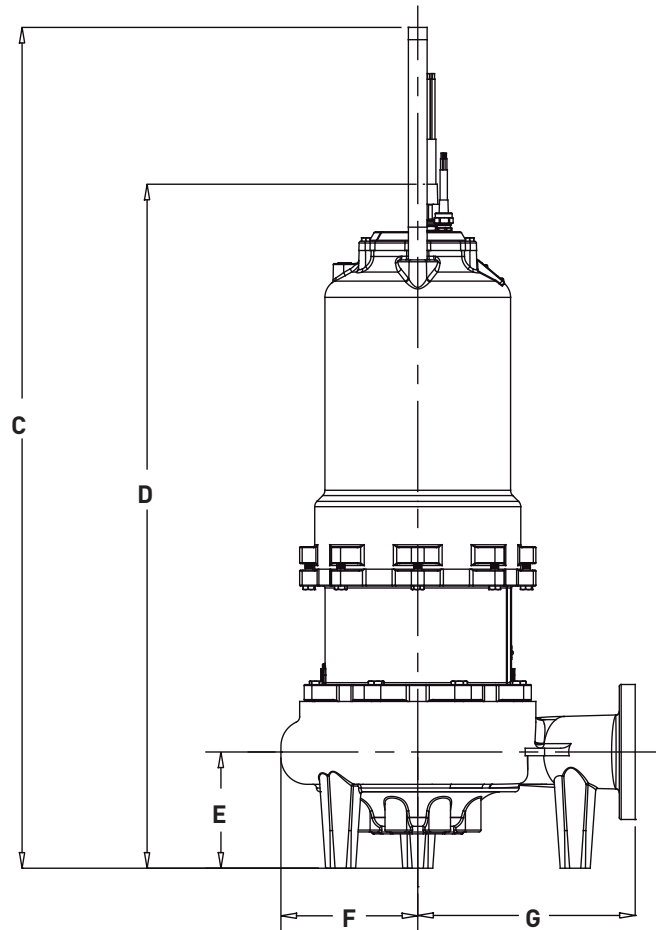

Dimensional Data – H4Q(X)P

FRAME SIZE: **250**

	A	B	C	D	E	F	G
H4Q(X)P	18.29	9.98	56.06	45.61	7.75	9.13	14.50

ALL DIMENSIONS IN INCHES
 NOTE: CASTING DIMENSIONS MAY VARY $\pm 1/8"$