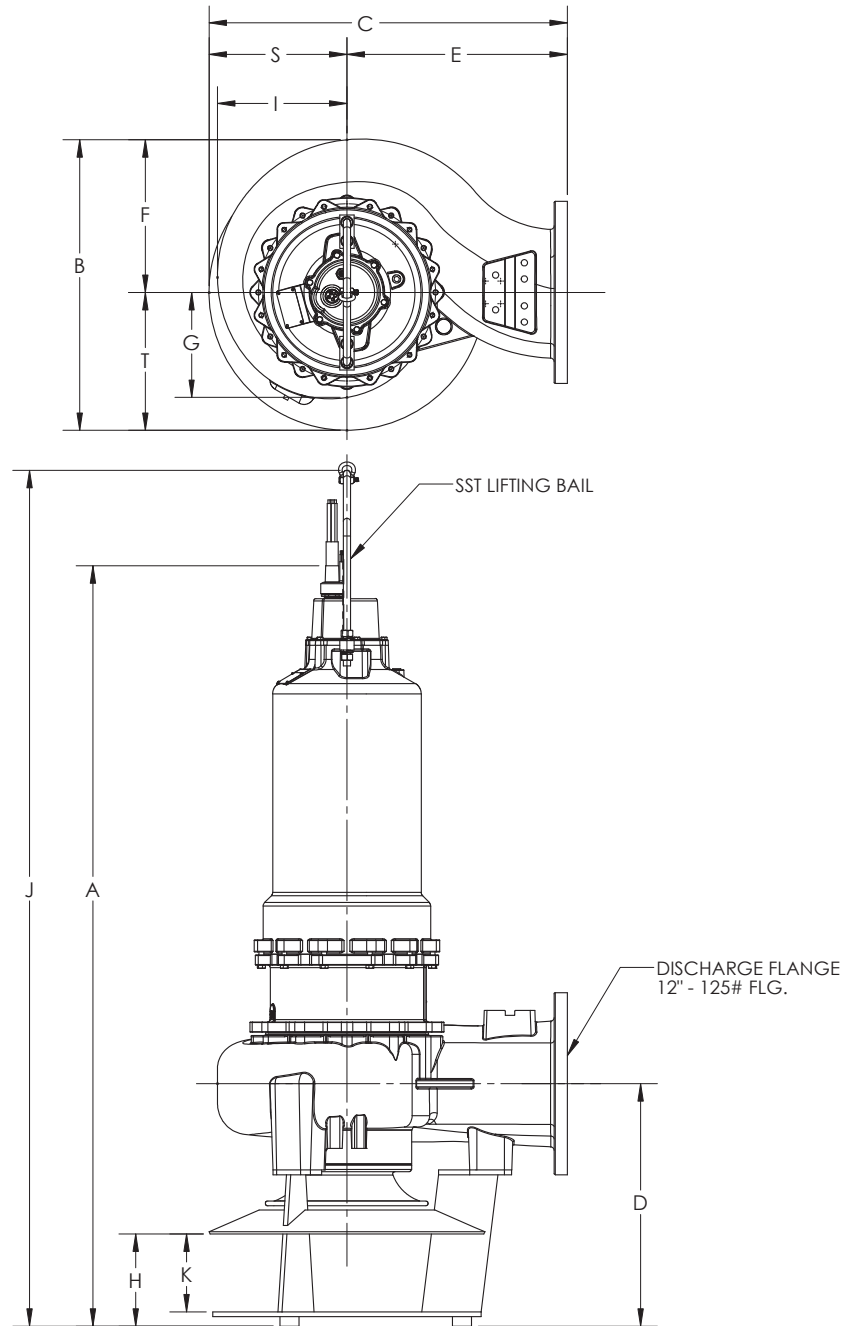

Dimensional Data – S12L(X)P

FRAME SIZE: **320**

	A	B	C	D	E	F	G	H	I	J	K	S	T
S12L(X)P	79-3/8	30-1/16	37	25-5/16	23	16-1/16	11-3/16	9-5/8	13-9/16	89-3/8	8-1/8	14	14

ALL DIMENSIONS IN INCHES

NOTE: CASTING DIMENSIONS MAY VARY ± 1/8"

Dimensional Data – S12L(X)P

FRAME SIZE: **360**

	A	B	C	D	E	F	G	H	I	J	K	S	T
S12L(X)P	79-5/8	30-1/16	37	25-5/16	23	16-1/16	11-3/16	9-5/8	13-9/16	89-7/8	8-1/8	14	14

ALL DIMENSIONS IN INCHES

NOTE: CASTING DIMENSIONS MAY VARY ± 1/8"