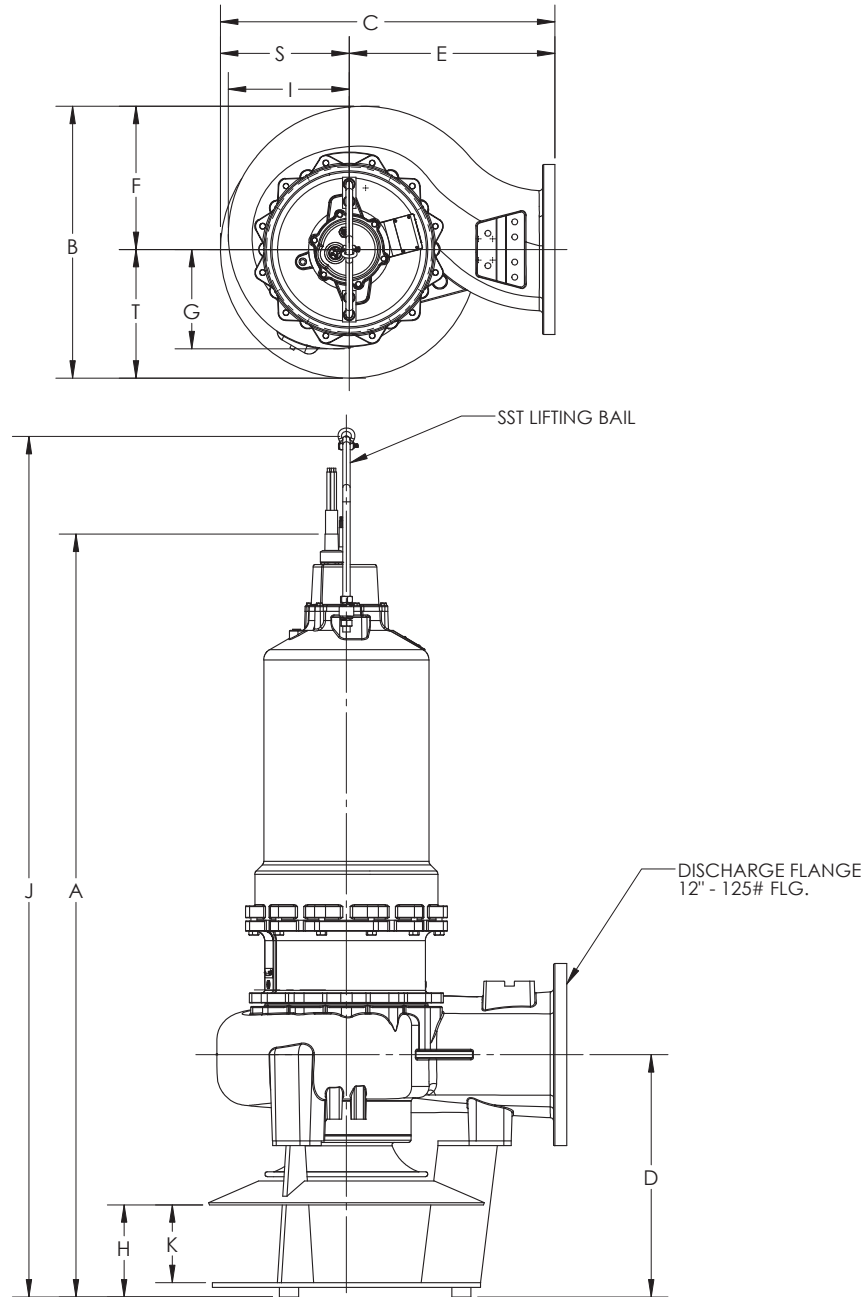

Dimensional Data – S12L(X)P

FRAME SIZE: **320**

	A	B	C	D	E	F	G	H	I	J	K	S	T
S12L(X)P	79-3/8	30-1/16	37	25-5/16	23	16-1/16	11-3/16	9-5/8	13-9/16	89-3/8	8-1/8	14	14

ALL DIMENSIONS IN INCHES

NOTE: CASTING DIMENSIONS MAY VARY ± 1/8"

Dimensional Data – S12L(X)P

FRAME SIZE: **360**

	A	B	C	D	E	F	G	H	I	J	K	S	T
S12L(X)P	79-5/8	30-1/16	37	25-5/16	23	16-1/16	11-3/16	9-5/8	13-9/16	89-7/8	8-1/8	14	14

ALL DIMENSIONS IN INCHES

NOTE: CASTING DIMENSIONS MAY VARY ± 1/8"