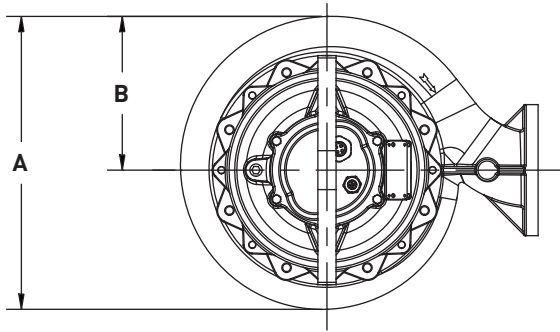

Dimensional Data – S4B(X)P

FRAME SIZE: **280**

	A	B	C	D	E	F	G
S4B(X)P	21.33	11.81	56.45	44.61	8.53	11.33	15.73

ALL DIMENSIONS IN INCHES
 NOTE: CASTING DIMENSIONS MAY VARY ± 1/8"