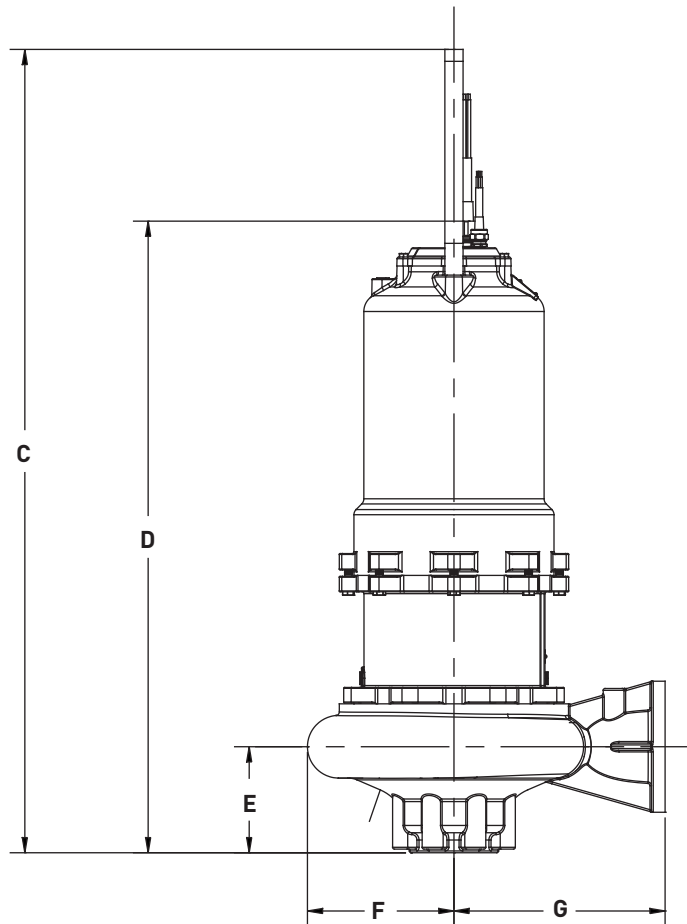

Dimensional Data – S4B(X)P

FRAME SIZE: **280**

	A	B	C	D	E	F	G
S4B(X)P	21.33	11.81	56.45	44.61	8.53	11.33	15.73

ALL DIMENSIONS IN INCHES
 NOTE: CASTING DIMENSIONS MAY VARY ± 1/8"