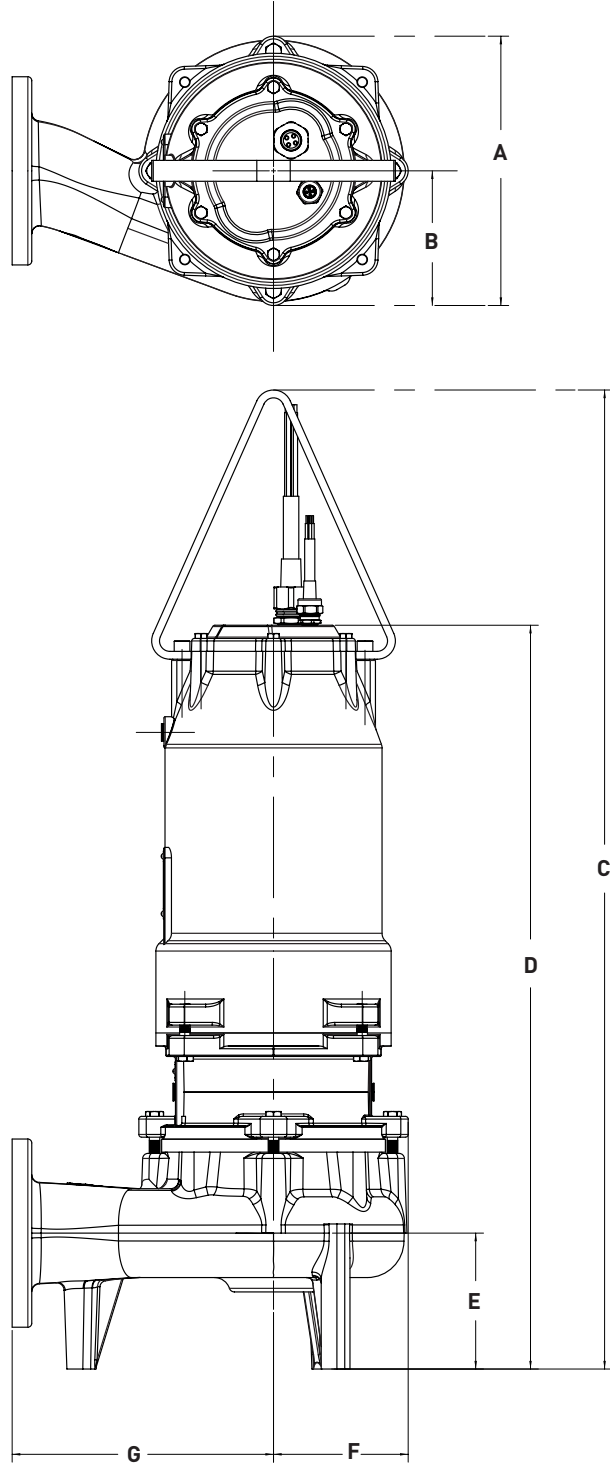

Dimensional Data – S4HV(X)P

	A	B	C	D	E	F	G
S4HV(X)P	12.88	6.44	46.82	35.57	6.50	6.44	12.50

ALL DIMENSIONS IN INCHES
 NOTE: CASTING DIMENSIONS MAY VARY $\pm 1/8"$