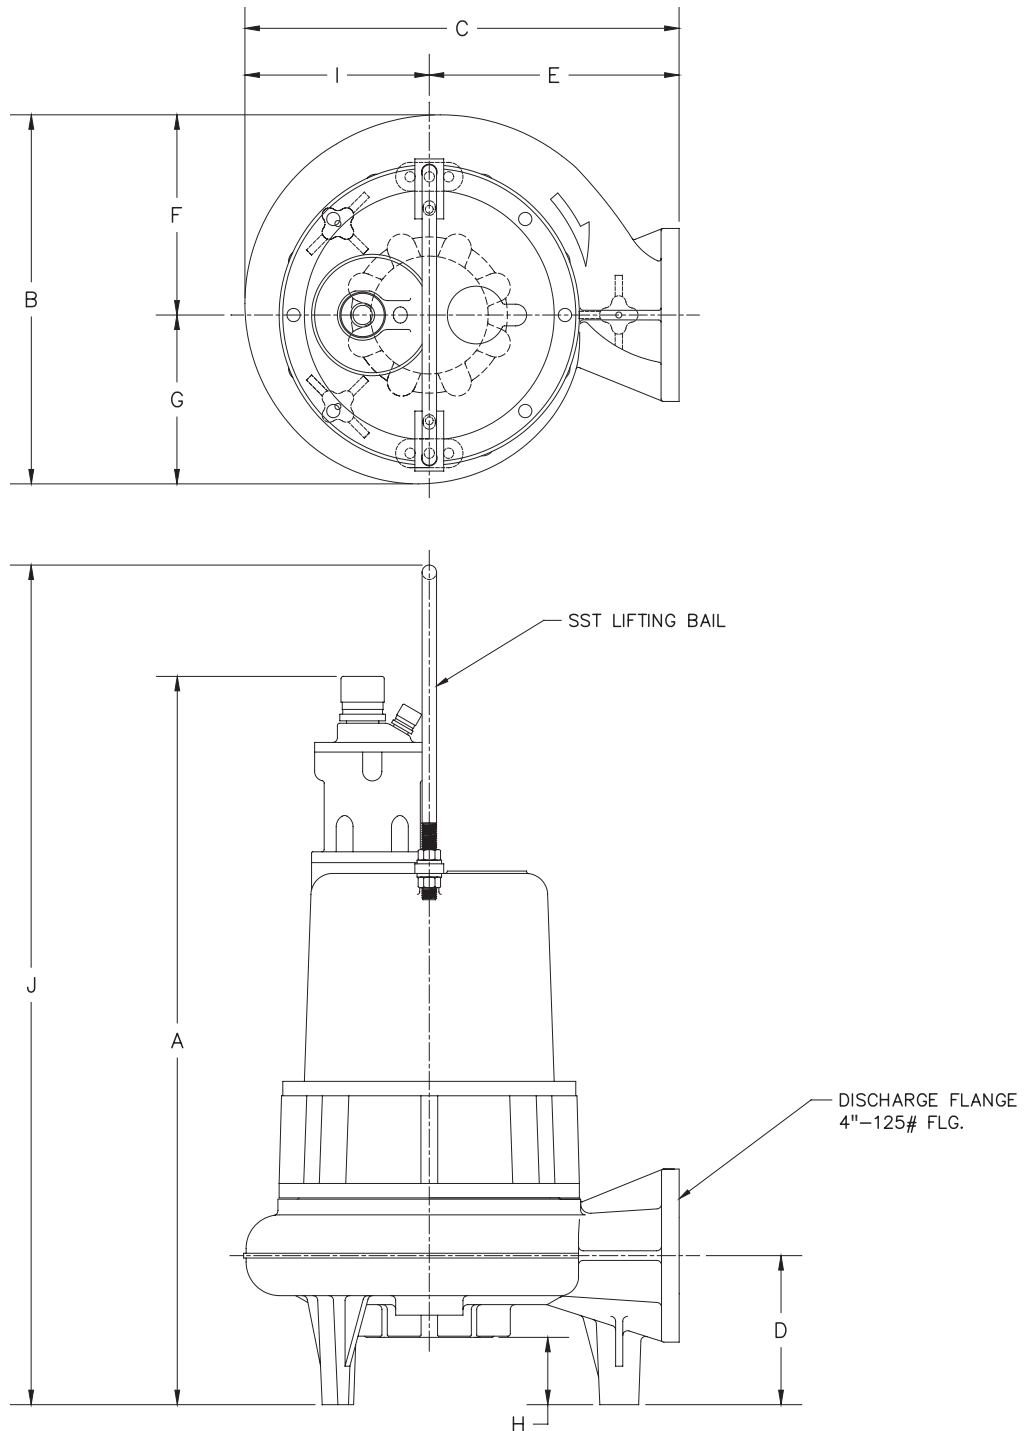

Dimensional Data – S4K/S4KX

	A	B	C	D	E	F	G	H	I	J
S4K2000	37-7/8	19-1/8	22-1/2	7-3/4	13	10-3/8	8-3/4	3-1/2	9-1/2	43-11/16
S4K2500-4000	42-5/8	19-1/8	22-1/2	7-3/4	13	10-3/8	8-3/4	3-1/2	9-1/2	47-3/8
S4KX	40-7/16	19-1/8	22-1/2	7-3/4	13	10-3/8	8-3/4	3-1/2	9-1/2	45-3/16

ALL DIMENSIONS IN INCHES
 NOTE: CASTING DIMENSIONS MAY VARY ± 1/8"