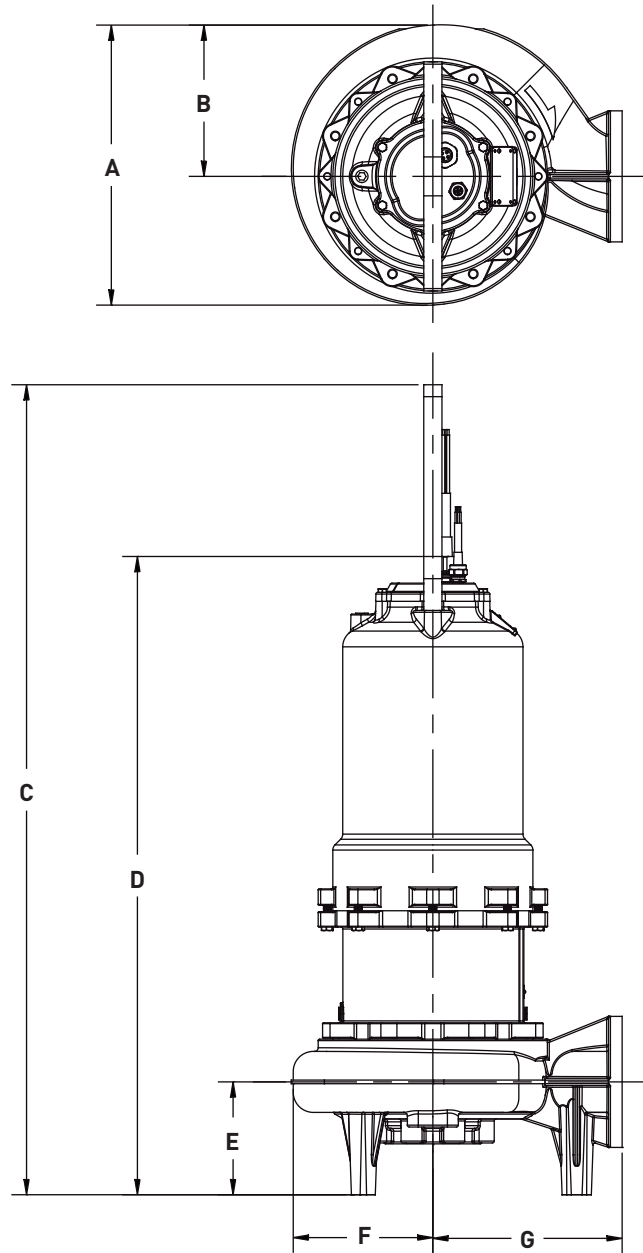

Dimensional Data – S4K(X)P

FRAME SIZE: **250**

	A	B	C	D	E	F	G
S4K(X)P	19.20	10.40	55.60	43.84	7.76	9.60	12.96

ALL DIMENSIONS IN INCHES
 NOTE: CASTING DIMENSIONS MAY VARY $\pm 1/8"$