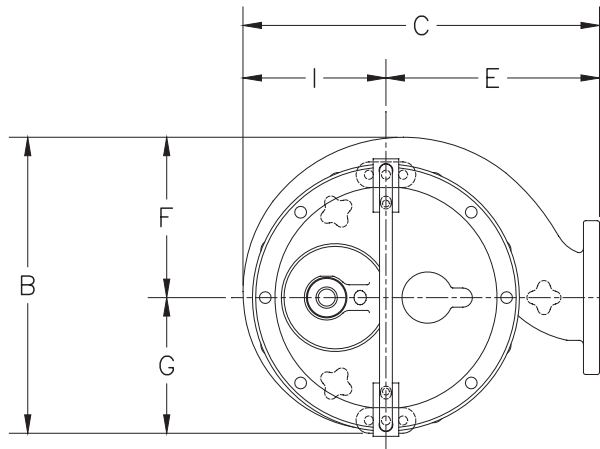

# Dimensional Data – S4L/S4LX

	A	B	C	D	E	F	G	H	I	J
S4L150-2000	37-7/8	17-7/16	21-1/4	7-3/4	12-1/2	9-9/16	7-7/8	3-5/16	8-3/4	43-5/8
S4L2500-5000	42-5/8	17-7/16	21-1/4	7-3/4	12-1/2	9-9/16	7-7/8	3-5/16	8-3/4	48-1/2
S4LX	42-5/8	17-7/16	21-1/4	7-3/4	12-1/2	9-9/16	7-7/8	3-5/16	8-3/4	48-1/2

ALL DIMENSIONS IN INCHES  
NOTE: CASTING DIMENSIONS MAY VARY  $\pm 1/8$ "