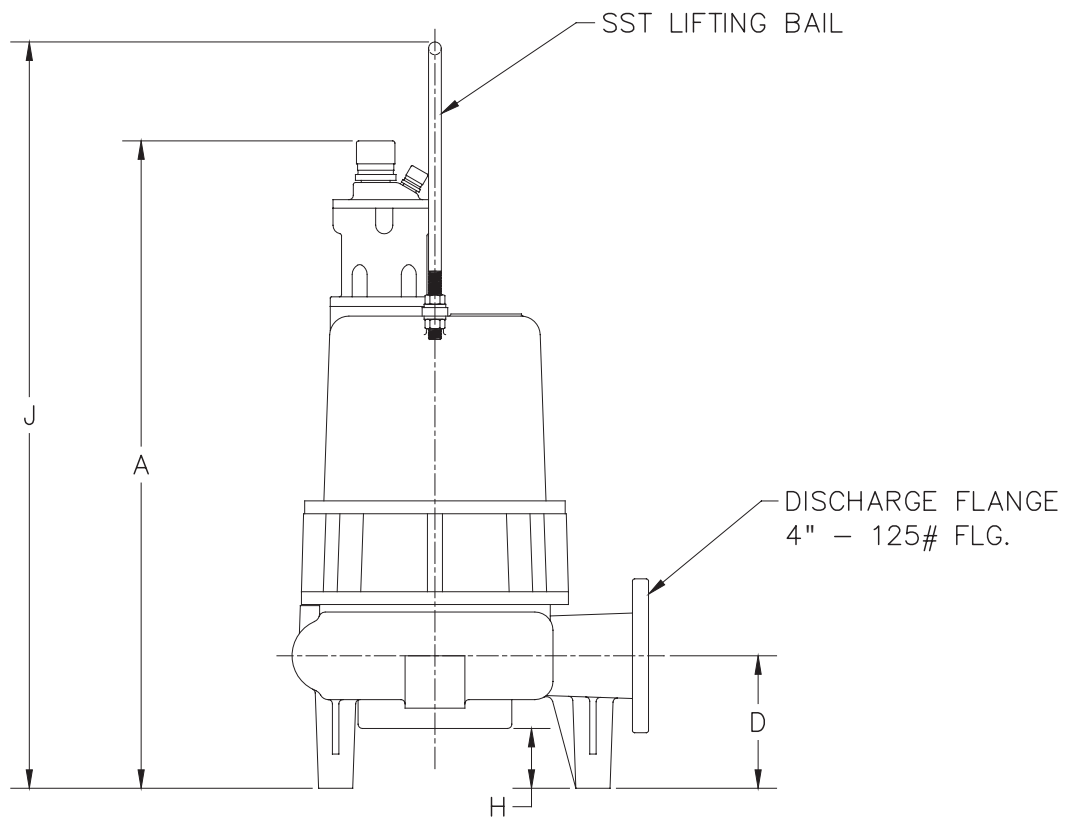

# Dimensional Data – S4L/S4LX

	A	B	C	D	E	F	G	H	I	J
S4L150-2000	37-7/8	17-7/16	21-1/4	7-3/4	12-1/2	9-9/16	7-7/8	3-5/16	8-3/4	43-5/8
S4L2500-5000	42-5/8	17-7/16	21-1/4	7-3/4	12-1/2	9-9/16	7-7/8	3-5/16	8-3/4	48-1/2
S4LX	42-5/8	17-7/16	21-1/4	7-3/4	12-1/2	9-9/16	7-7/8	3-5/16	8-3/4	48-1/2

ALL DIMENSIONS IN INCHES  
NOTE: CASTING DIMENSIONS MAY VARY  $\pm 1/8$ "