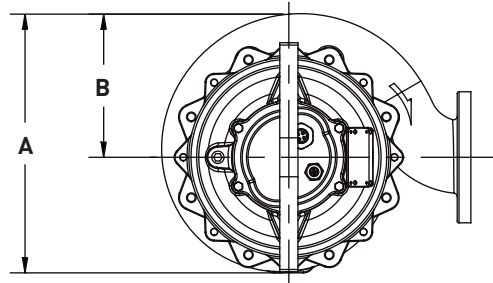

# Dimensional Data – S4LV(X)P

FRAME SIZE: **250**

	<b>A</b>	<b>B</b>	<b>C</b>	<b>D</b>	<b>E</b>	<b>F</b>	<b>G</b>
<b>S4LV(X)P</b>	18.29	9.98	56.06	45.61	7.75	8.19	12.50

ALL DIMENSIONS IN INCHES  
 NOTE: CASTING DIMENSIONS MAY VARY  $\pm 1/8"$

# Dimensional Data – S4LV(X)P

FRAME SIZE: **280**

	<b>A</b>	<b>B</b>	<b>C</b>	<b>D</b>	<b>E</b>	<b>F</b>	<b>G</b>
<b>S4LV(X)P</b>	18.29	9.98	57.31	46.86	7.75	8.19	12.50

ALL DIMENSIONS IN INCHES  
 NOTE: CASTING DIMENSIONS MAY VARY ± 1/8"