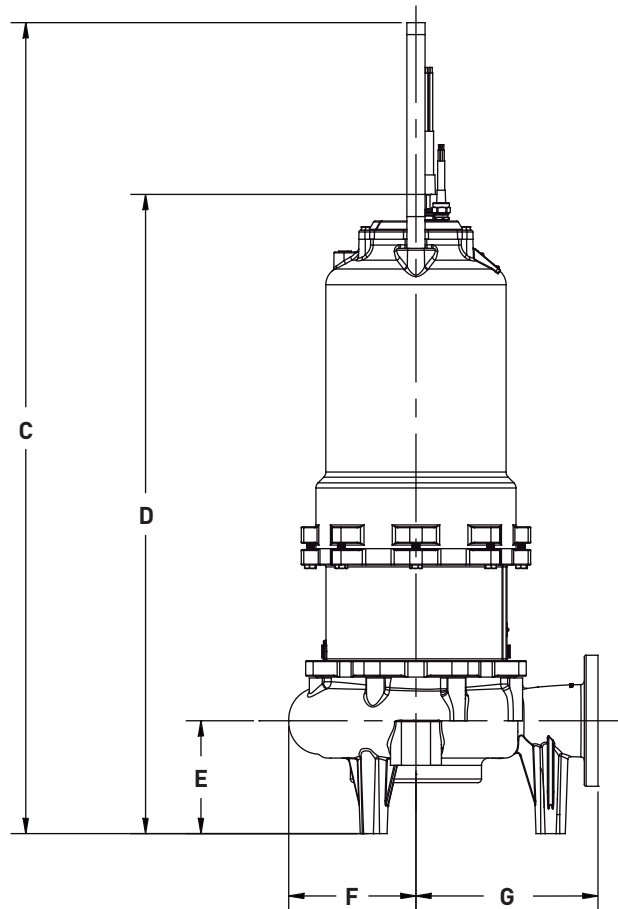

# Dimensional Data – S4LV(X)P

FRAME SIZE: **250**

	<b>A</b>	<b>B</b>	<b>C</b>	<b>D</b>	<b>E</b>	<b>F</b>	<b>G</b>
<b>S4LV(X)P</b>	18.29	9.98	56.06	45.61	7.75	8.19	12.50

ALL DIMENSIONS IN INCHES  
 NOTE: CASTING DIMENSIONS MAY VARY  $\pm 1/8"$

# Dimensional Data – S4LV(X)P

FRAME SIZE: **280**

	<b>A</b>	<b>B</b>	<b>C</b>	<b>D</b>	<b>E</b>	<b>F</b>	<b>G</b>
<b>S4LV(X)P</b>	18.29	9.98	57.31	46.86	7.75	8.19	12.50

ALL DIMENSIONS IN INCHES  
 NOTE: CASTING DIMENSIONS MAY VARY ± 1/8"