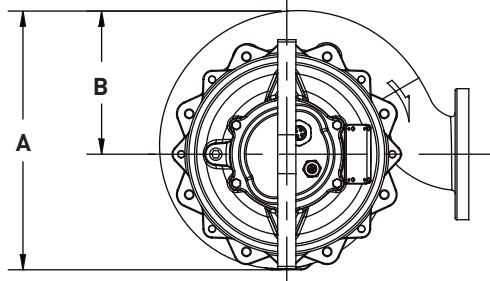

# Dimensional Data – S4LV(X)P

FRAME SIZE: **250**

	<b>A</b>	<b>B</b>	<b>C</b>	<b>D</b>	<b>E</b>	<b>F</b>	<b>G</b>
<b>S4LV(X)P</b>	18.29	9.98	56.06	45.61	7.75	8.19	12.50

ALL DIMENSIONS IN INCHES  
 NOTE: CASTING DIMENSIONS MAY VARY  $\pm 1/8"$

# Dimensional Data – S4LV(X)P

FRAME SIZE: **280**

	<b>A</b>	<b>B</b>	<b>C</b>	<b>D</b>	<b>E</b>	<b>F</b>	<b>G</b>
<b>S4LV(X)P</b>	18.29	9.98	57.31	46.86	7.75	8.19	12.50

ALL DIMENSIONS IN INCHES  
 NOTE: CASTING DIMENSIONS MAY VARY ± 1/8"