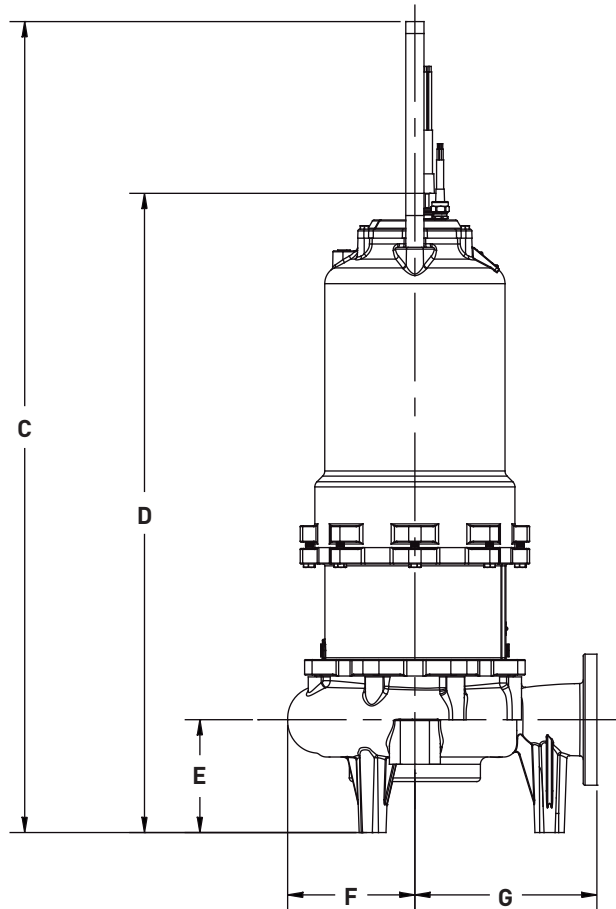

# Dimensional Data – S4LV(X)P

FRAME SIZE: **250**

	<b>A</b>	<b>B</b>	<b>C</b>	<b>D</b>	<b>E</b>	<b>F</b>	<b>G</b>
<b>S4LV(X)P</b>	18.29	9.98	56.06	45.61	7.75	8.19	12.50

ALL DIMENSIONS IN INCHES  
 NOTE: CASTING DIMENSIONS MAY VARY  $\pm 1/8"$

# Dimensional Data – S4LV(X)P

FRAME SIZE: **280**

	<b>A</b>	<b>B</b>	<b>C</b>	<b>D</b>	<b>E</b>	<b>F</b>	<b>G</b>
<b>S4LV(X)P</b>	18.29	9.98	57.31	46.86	7.75	8.19	12.50

ALL DIMENSIONS IN INCHES  
 NOTE: CASTING DIMENSIONS MAY VARY ± 1/8"