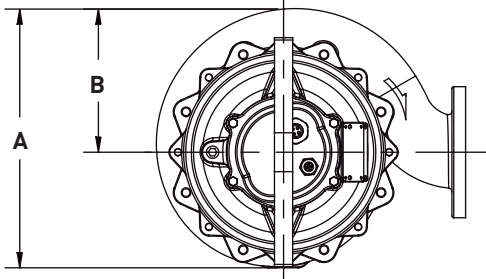

# Dimensional Data – S4L(X)P

FRAME SIZE: **250**

	<b>A</b>	<b>B</b>	<b>C</b>	<b>D</b>	<b>E</b>	<b>F</b>	<b>G</b>
<b>S4L(X)P</b>	18.29	9.98	56.06	45.61	7.75	9.13	14.50

ALL DIMENSIONS IN INCHES  
 NOTE: CASTING DIMENSIONS MAY VARY  $\pm 1/8"$

# Dimensional Data – S4L(X)P

FRAME SIZE: **280**

	<b>A</b>	<b>B</b>	<b>C</b>	<b>D</b>	<b>E</b>	<b>F</b>	<b>G</b>
<b>S4L(X)P</b>	18.29	9.98	57.31	46.86	7.75	9.13	14.50

ALL DIMENSIONS IN INCHES  
NOTE: CASTING DIMENSIONS MAY VARY ± 1/8"