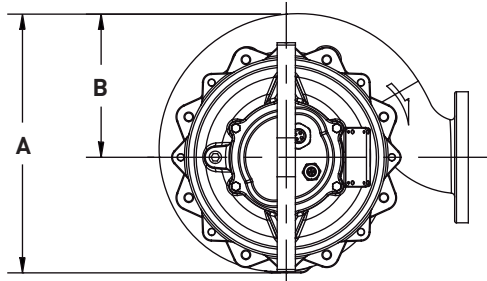

# Dimensional Data – S4L(X)P

FRAME SIZE: **250**

	<b>A</b>	<b>B</b>	<b>C</b>	<b>D</b>	<b>E</b>	<b>F</b>	<b>G</b>
<b>S4L(X)P</b>	18.29	9.98	56.06	45.61	7.75	9.13	14.50

ALL DIMENSIONS IN INCHES  
 NOTE: CASTING DIMENSIONS MAY VARY  $\pm 1/8"$

# Dimensional Data – S4L(X)P

FRAME SIZE: **280**

	<b>A</b>	<b>B</b>	<b>C</b>	<b>D</b>	<b>E</b>	<b>F</b>	<b>G</b>
<b>S4L(X)P</b>	18.29	9.98	57.31	46.86	7.75	9.13	14.50

ALL DIMENSIONS IN INCHES  
NOTE: CASTING DIMENSIONS MAY VARY ± 1/8"