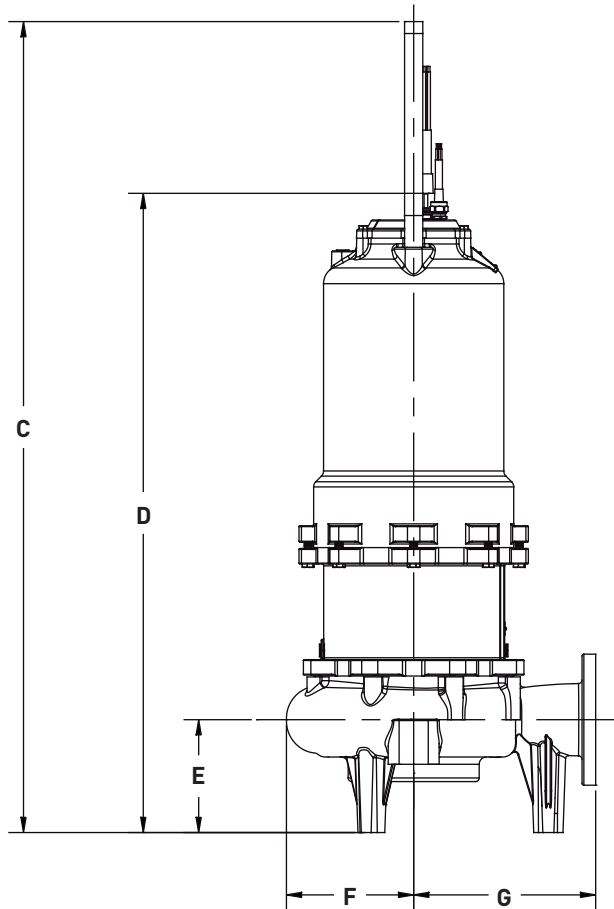

# Dimensional Data – S4L(X)P

FRAME SIZE: **250**

	<b>A</b>	<b>B</b>	<b>C</b>	<b>D</b>	<b>E</b>	<b>F</b>	<b>G</b>
<b>S4L(X)P</b>	18.29	9.98	56.06	45.61	7.75	9.13	14.50

ALL DIMENSIONS IN INCHES  
 NOTE: CASTING DIMENSIONS MAY VARY  $\pm 1/8"$

# Dimensional Data – S4L(X)P

FRAME SIZE: **280**

	<b>A</b>	<b>B</b>	<b>C</b>	<b>D</b>	<b>E</b>	<b>F</b>	<b>G</b>
<b>S4L(X)P</b>	18.29	9.98	57.31	46.86	7.75	9.13	14.50

ALL DIMENSIONS IN INCHES  
NOTE: CASTING DIMENSIONS MAY VARY ± 1/8"