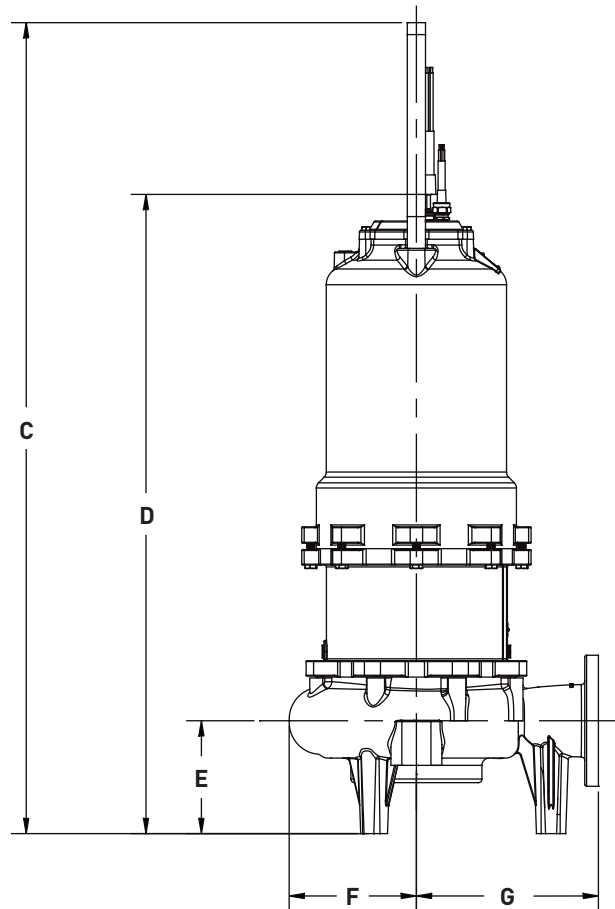

# Dimensional Data – S4L(X)P

FRAME SIZE: **250**

	<b>A</b>	<b>B</b>	<b>C</b>	<b>D</b>	<b>E</b>	<b>F</b>	<b>G</b>
<b>S4L(X)P</b>	18.29	9.98	56.06	45.61	7.75	9.13	14.50

ALL DIMENSIONS IN INCHES  
 NOTE: CASTING DIMENSIONS MAY VARY  $\pm 1/8"$

# Dimensional Data – S4L(X)P

FRAME SIZE: **280**

	<b>A</b>	<b>B</b>	<b>C</b>	<b>D</b>	<b>E</b>	<b>F</b>	<b>G</b>
<b>S4L(X)P</b>	18.29	9.98	57.31	46.86	7.75	9.13	14.50

ALL DIMENSIONS IN INCHES  
NOTE: CASTING DIMENSIONS MAY VARY ± 1/8"