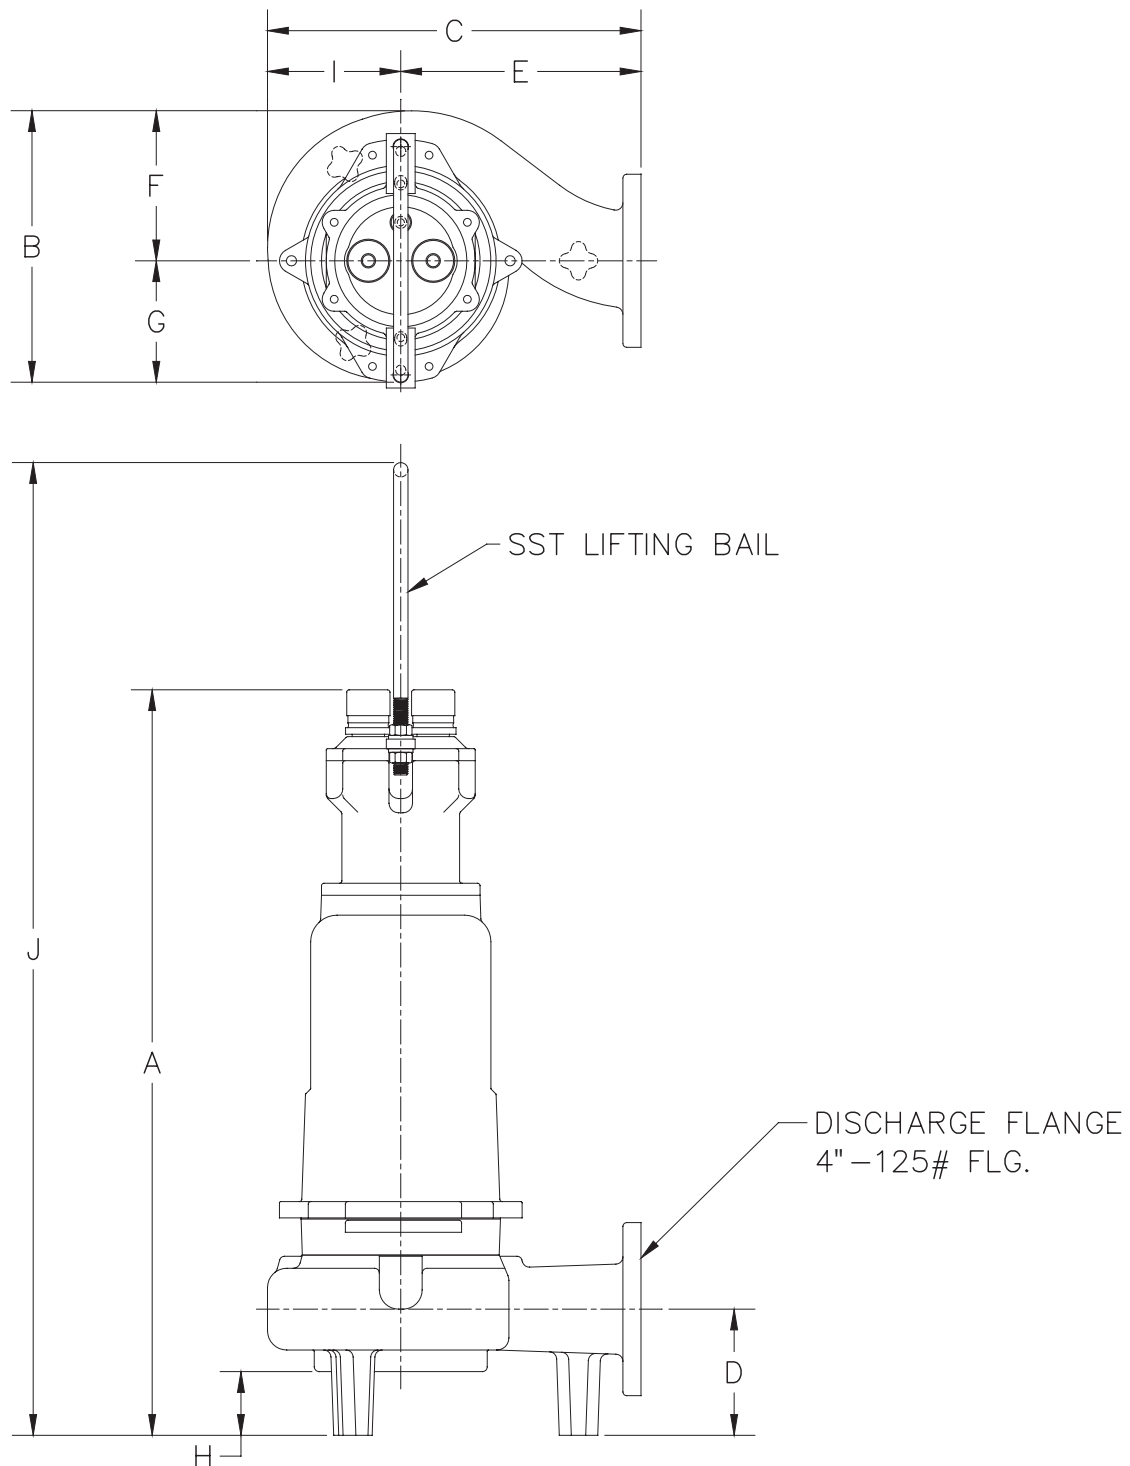

Dimensional Data – S4M/S4MX

	A	B	C	D	E	F	G	H	I	J
S4M	32-7/8	14-3/16	19-1/2	6-1/2	12-1/2	7-7/8	6-5/16	3-5/16	7	39-1/16
S4MX	38-3/4	14-3/16	19-1/2	6-1/2	12-1/2	7-7/8	6-5/16	3-5/16	7	50-9/16

ALL DIMENSIONS IN INCHES
 NOTE: CASTING DIMENSIONS MAY VARY ± 1/8"