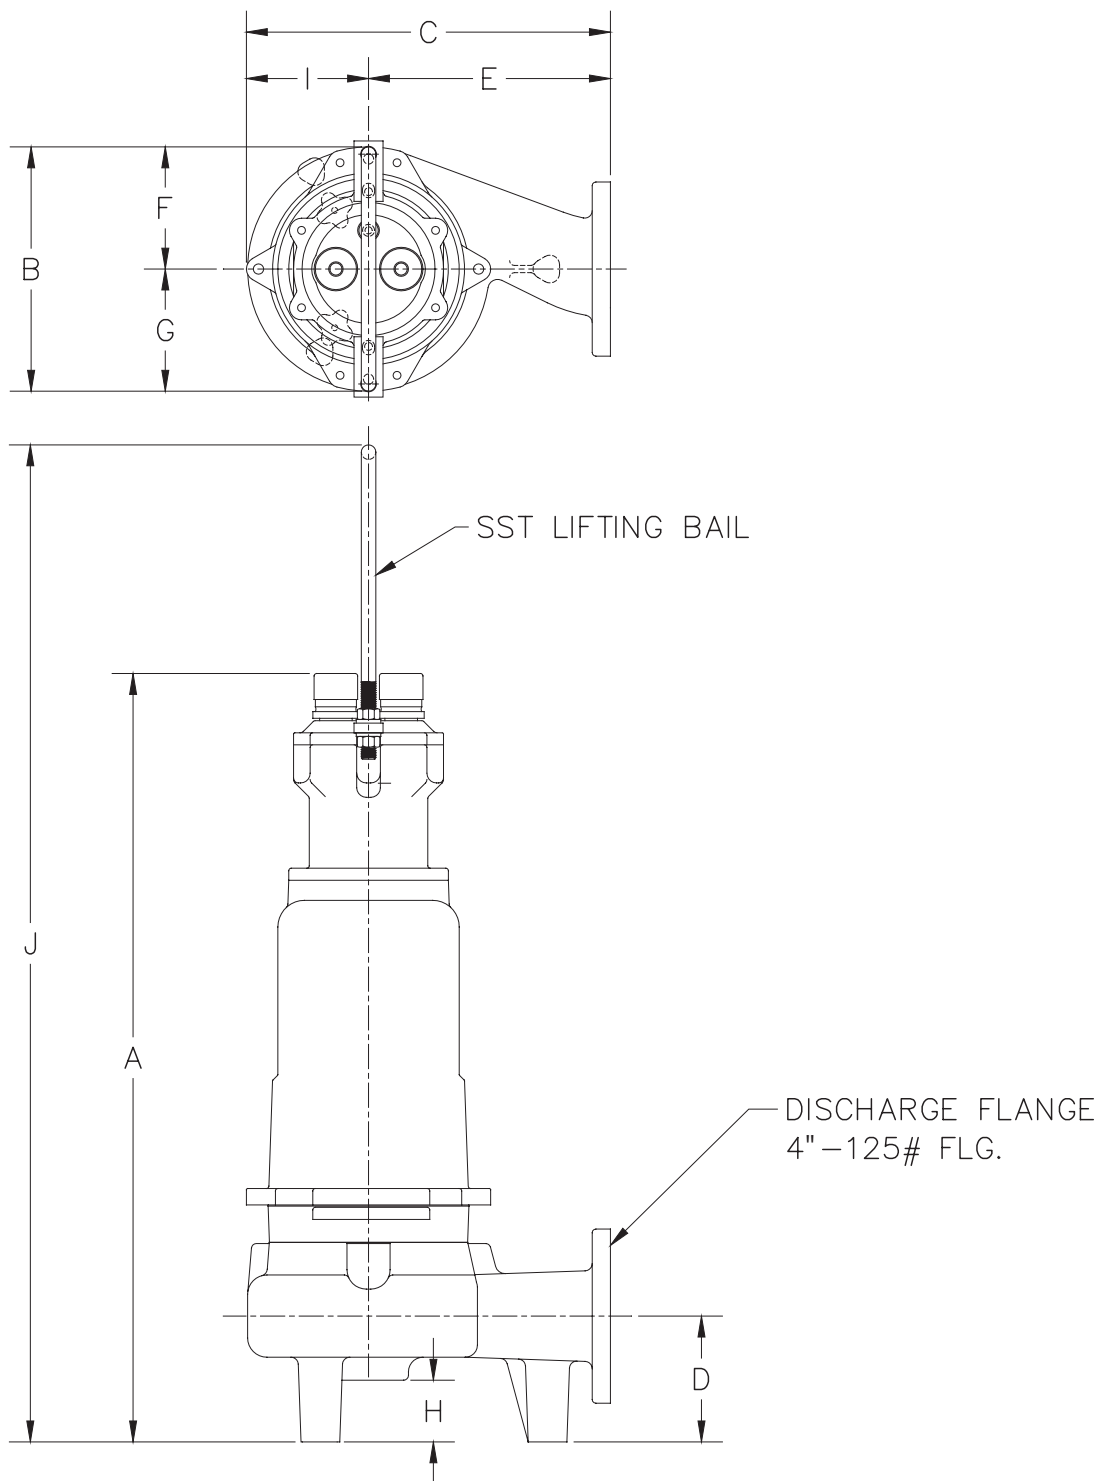

# Dimensional Data – S4MRC/S4MVX

	A	B	C	D	E	F	G	H	I	J
S4MRC	35-3/8	13	19	6-1/2	12-1/2	6-1/2	6-1/2	3-1/4	6-1/2	47-3/16
S4MVX	39-3/4	13	19	6-1/2	12-1/2	6-1/2	6-1/2	3-1/4	6-1/2	51-9/16

ALL DIMENSIONS IN INCHES  
 NOTE: CASTING DIMENSIONS MAY VARY ± 1/8"