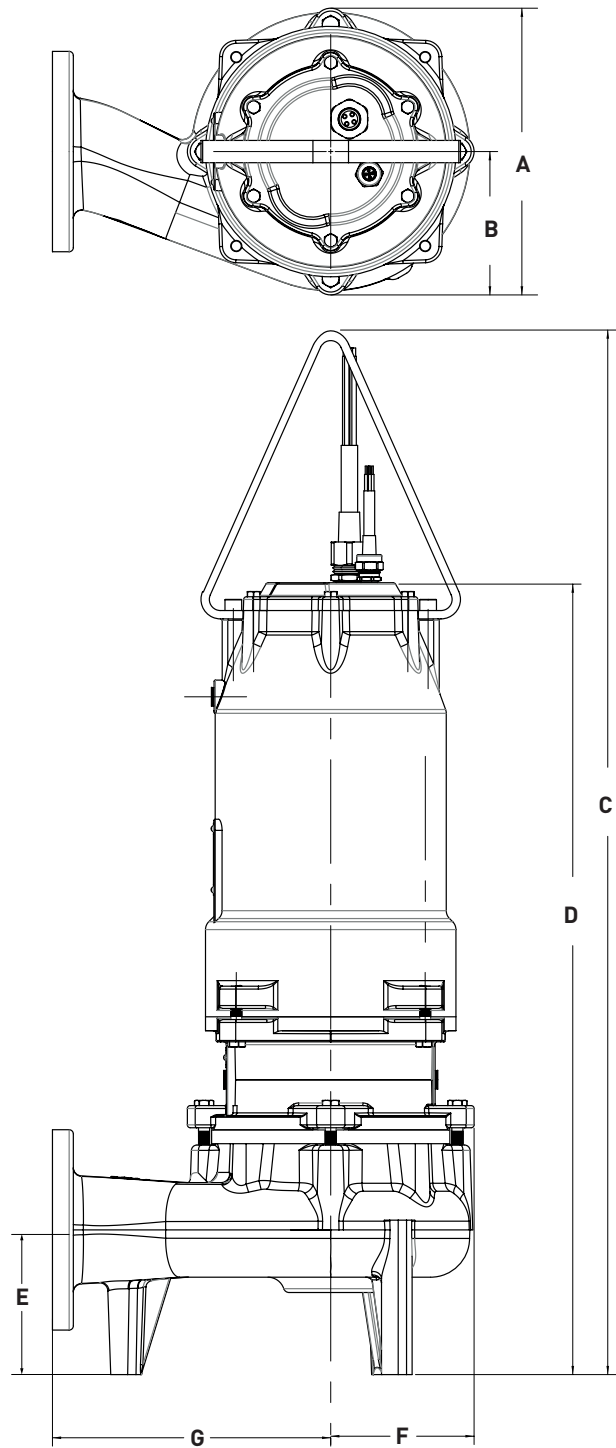

Dimensional Data – S4MV(X)P

	A	B	C	D	E	F	G
S4MV(X)P	12.88	6.44	46.82	35.51	6.50	6.44	12.50

ALL DIMENSIONS IN INCHES
 NOTE: CASTING DIMENSIONS MAY VARY $\pm 1/8"$