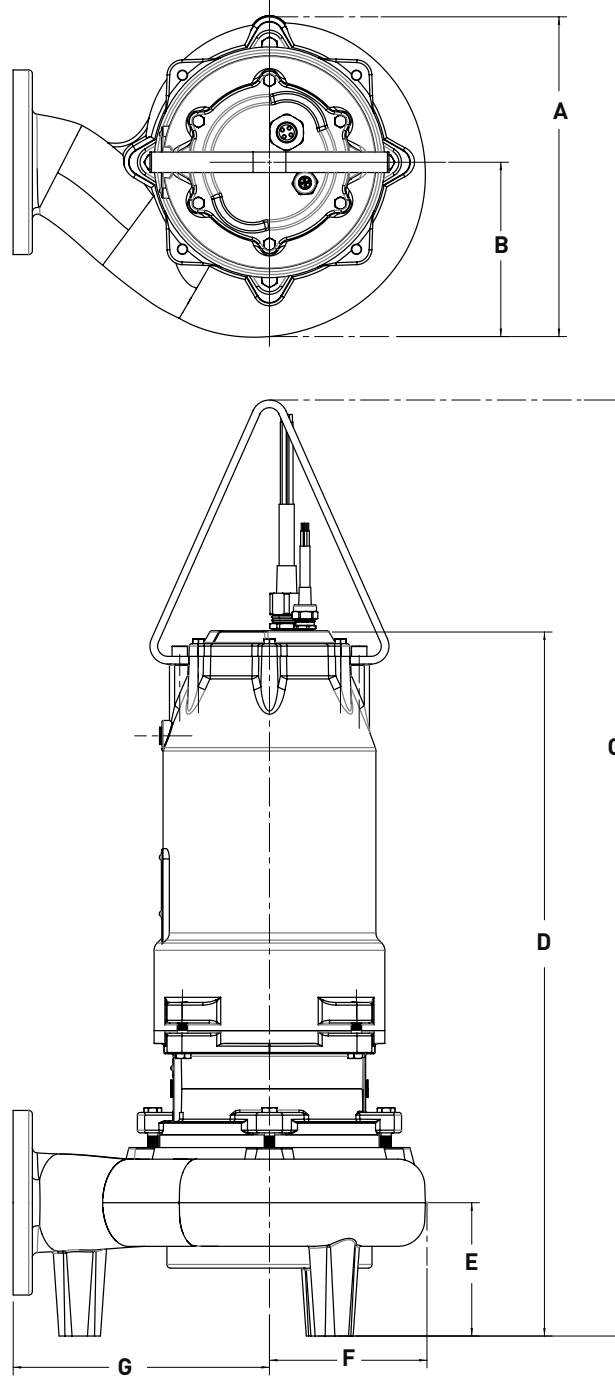

Dimensional Data – S4M(X)P

	A	B	C	D	E	F	G
S4M(X)P	14.19	7.88	45.64	34.33	6.50	7.00	12.50

ALL DIMENSIONS IN INCHES
 NOTE: CASTING DIMENSIONS MAY VARY $\pm 1/8"$