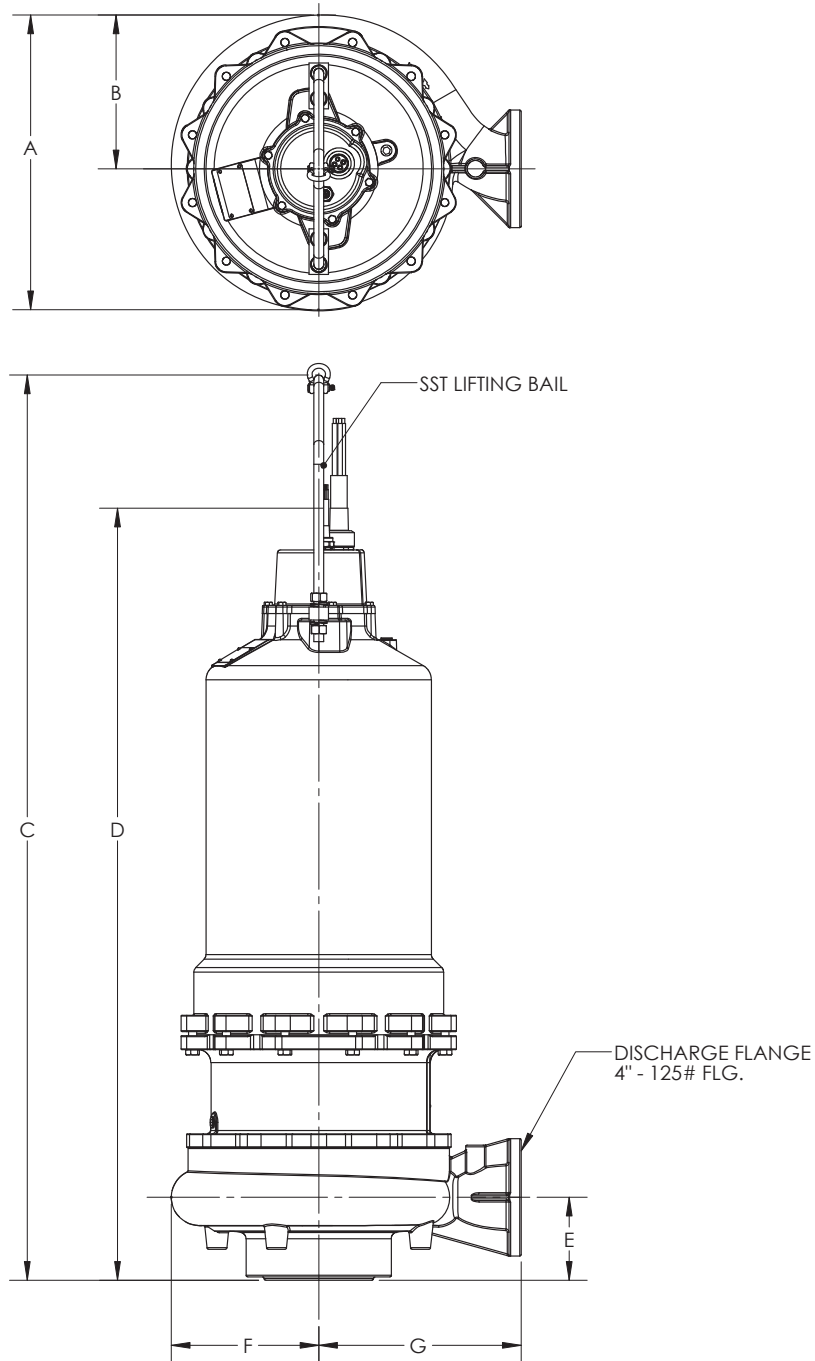

# Dimensional Data – S4T(X)P

FRAME SIZE: **320**

	<b>A</b>	<b>B</b>	<b>C</b>	<b>D</b>	<b>E</b>	<b>F</b>	<b>G</b>
<b>S4T(X)P</b>	22-1/2	11-3/4	68-13/16	57-7/8	6-5/16	11-1/4	15-1/2

ALL DIMENSIONS IN INCHES  
 NOTE: CASTING DIMENSIONS MAY VARY ± 1/8"

	<b>A</b>	<b>B</b>	<b>C</b>	<b>D</b>	<b>E</b>	<b>F</b>	<b>G</b>
<b>S4T(X)P</b>	22-1/2	11-3/4	69-5/16	59-1/16	6-5/16	11-1/4	15-1/2

ALL DIMENSIONS IN INCHES  
NOTE: CASTING DIMENSIONS MAY VARY ± 1/8"