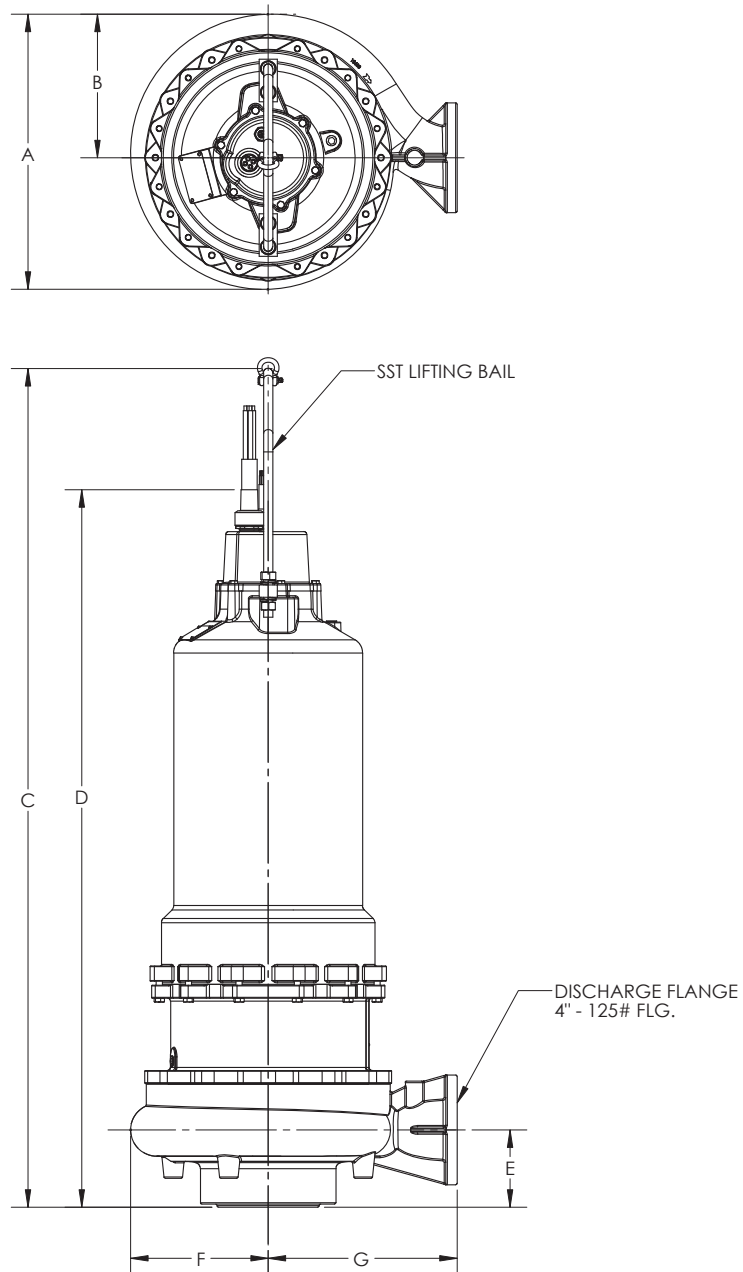

# Dimensional Data – S4T(X)P

FRAME SIZE: **320**

	<b>A</b>	<b>B</b>	<b>C</b>	<b>D</b>	<b>E</b>	<b>F</b>	<b>G</b>
<b>S4T(X)P</b>	22-1/2	11-3/4	68-13/16	57-7/8	6-5/16	11-1/4	15-1/2

ALL DIMENSIONS IN INCHES  
 NOTE: CASTING DIMENSIONS MAY VARY ± 1/8"

	<b>A</b>	<b>B</b>	<b>C</b>	<b>D</b>	<b>E</b>	<b>F</b>	<b>G</b>
<b>S4T(X)P</b>	22-1/2	11-3/4	69-5/16	59-1/16	6-5/16	11-1/4	15-1/2

ALL DIMENSIONS IN INCHES  
NOTE: CASTING DIMENSIONS MAY VARY ± 1/8"