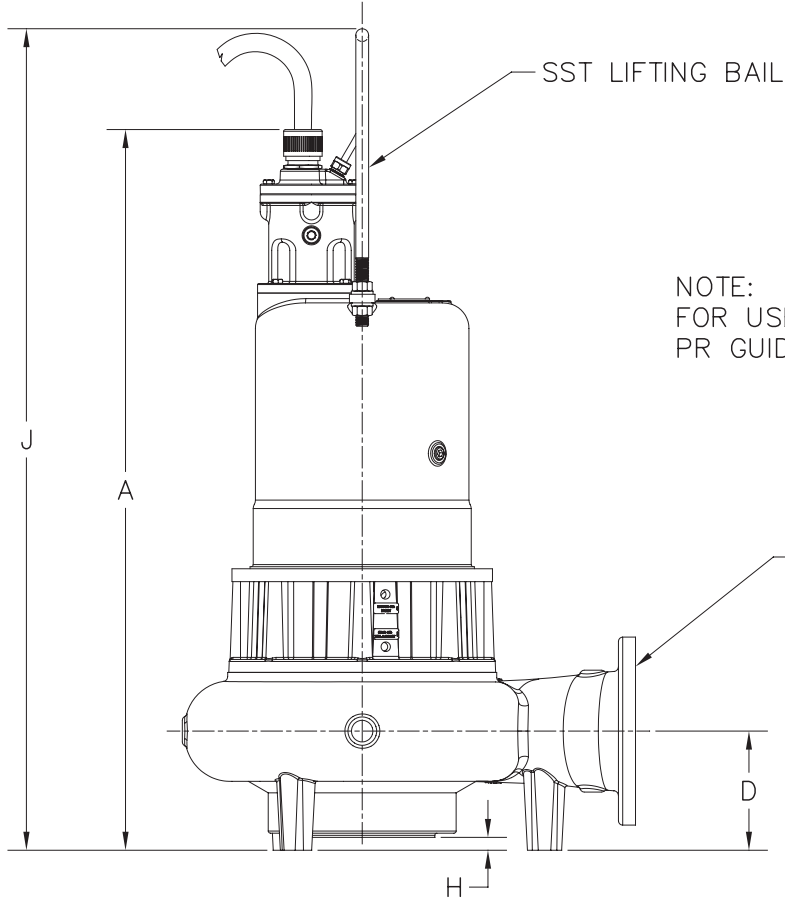

# Dimensional Data – S6A/S6AX

NOTE:  
FOR USE WITH THE M-T-M AND  
PR GUIDE RAILS SYSTEMS ONLY.

	A	B	C	D	E	F	G	H	I	J
S6A	42-3/16	21-3/16	26-5/8	6-7/8	16-1/8	11-5/16	9-7/8	5/8	10-9/16	48-1/16
S6AX	43-3/16	21-3/16	26-5/8	6-7/8	16-1/8	11-5/16	9-7/8	5/8	10-9/16	49-1/16

ALL DIMENSIONS IN INCHES  
NOTE: CASTING DIMENSIONS MAY VARY ± 1/8"