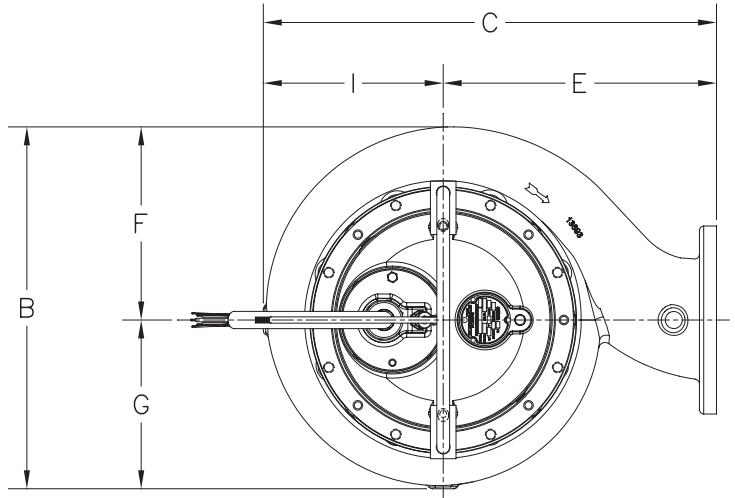

# Dimensional Data – S6A/S6AX

NOTE:  
FOR USE WITH THE M-T-M AND  
PR GUIDE RAILS SYSTEMS ONLY.

	A	B	C	D	E	F	G	H	I	J
S6A	42-3/16	21-3/16	26-5/8	6-7/8	16-1/8	11-5/16	9-7/8	5/8	10-9/16	48-1/16
S6AX	43-3/16	21-3/16	26-5/8	6-7/8	16-1/8	11-5/16	9-7/8	5/8	10-9/16	49-1/16

ALL DIMENSIONS IN INCHES  
NOTE: CASTING DIMENSIONS MAY VARY ± 1/8"