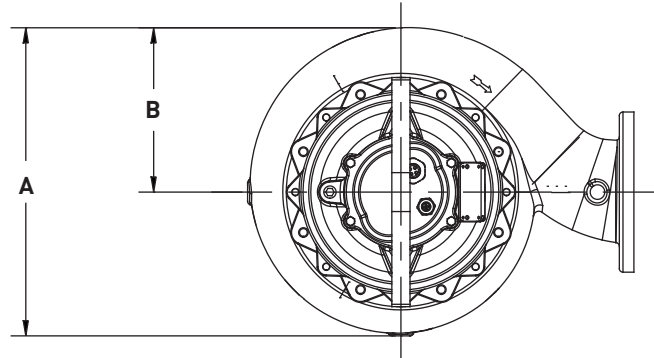

Dimensional Data – S6A(X)P

FRAME SIZE: **250**

	A	B	C	D	E	F	G
S6A(X)P	21.12	11.20	55.36	43.52	6.96	10.56	16.00

ALL DIMENSIONS IN INCHES
 NOTE: CASTING DIMENSIONS MAY VARY $\pm 1/8"$

Dimensional Data – S6A(X)P

FRAME SIZE: **280**

	A	B	C	D	E	F	G
S6A(X)P	21.12	11.20	56.61	44.77	6.96	10.56	16.00

ALL DIMENSIONS IN INCHES
 NOTE: CASTING DIMENSIONS MAY VARY ± 1/8"