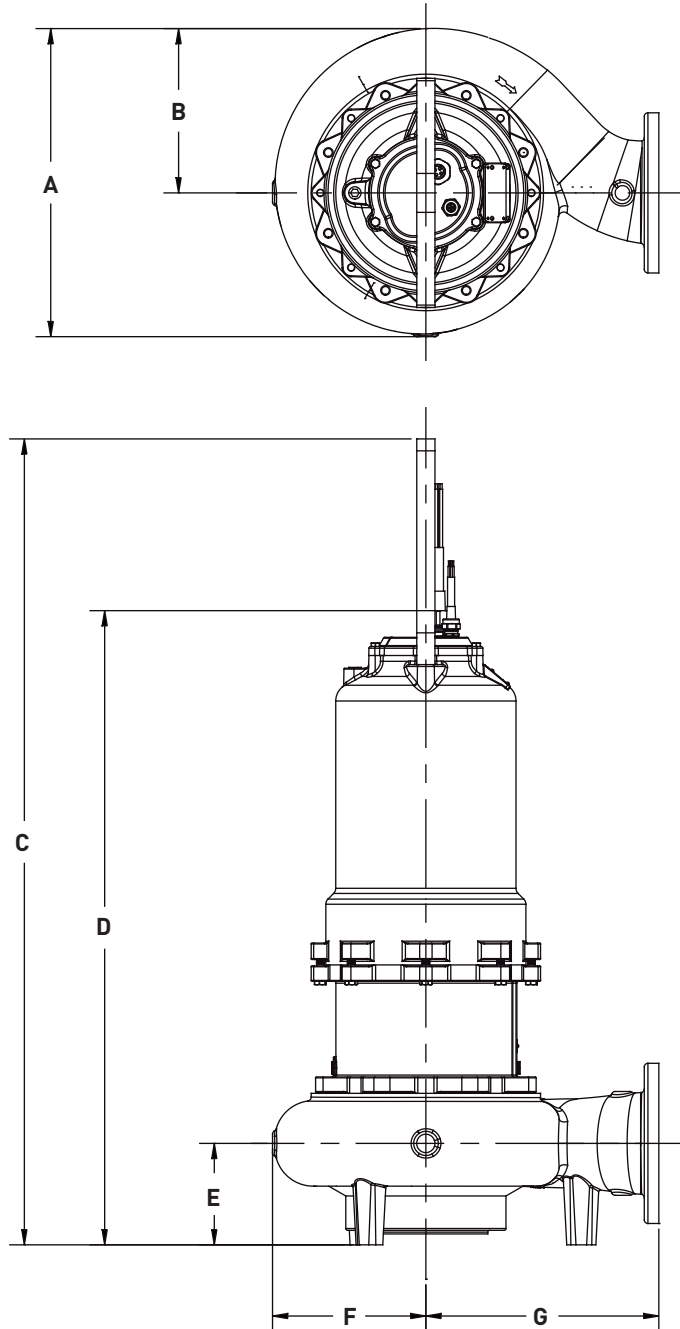

Dimensional Data – S6A(X)P

FRAME SIZE: **250**

	A	B	C	D	E	F	G
S6A(X)P	21.12	11.20	55.36	43.52	6.96	10.56	16.00

ALL DIMENSIONS IN INCHES
 NOTE: CASTING DIMENSIONS MAY VARY $\pm 1/8"$

Dimensional Data – S6A(X)P

FRAME SIZE: **280**

	A	B	C	D	E	F	G
S6A(X)P	21.12	11.20	56.61	44.77	6.96	10.56	16.00

ALL DIMENSIONS IN INCHES
 NOTE: CASTING DIMENSIONS MAY VARY ± 1/8"