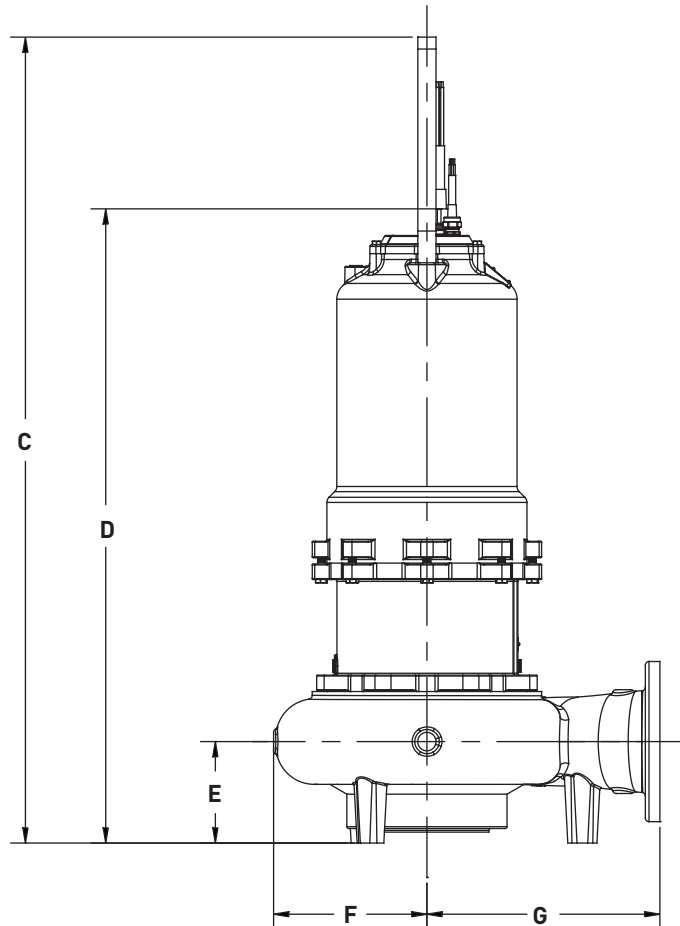

Dimensional Data – S6A(X)P

FRAME SIZE: **250**

	A	B	C	D	E	F	G
S6A(X)P	21.12	11.20	55.36	43.52	6.96	10.56	16.00

ALL DIMENSIONS IN INCHES
 NOTE: CASTING DIMENSIONS MAY VARY $\pm 1/8"$

Dimensional Data – S6A(X)P

FRAME SIZE: **280**

	A	B	C	D	E	F	G
S6A(X)P	21.12	11.20	56.61	44.77	6.96	10.56	16.00

ALL DIMENSIONS IN INCHES
 NOTE: CASTING DIMENSIONS MAY VARY ± 1/8"