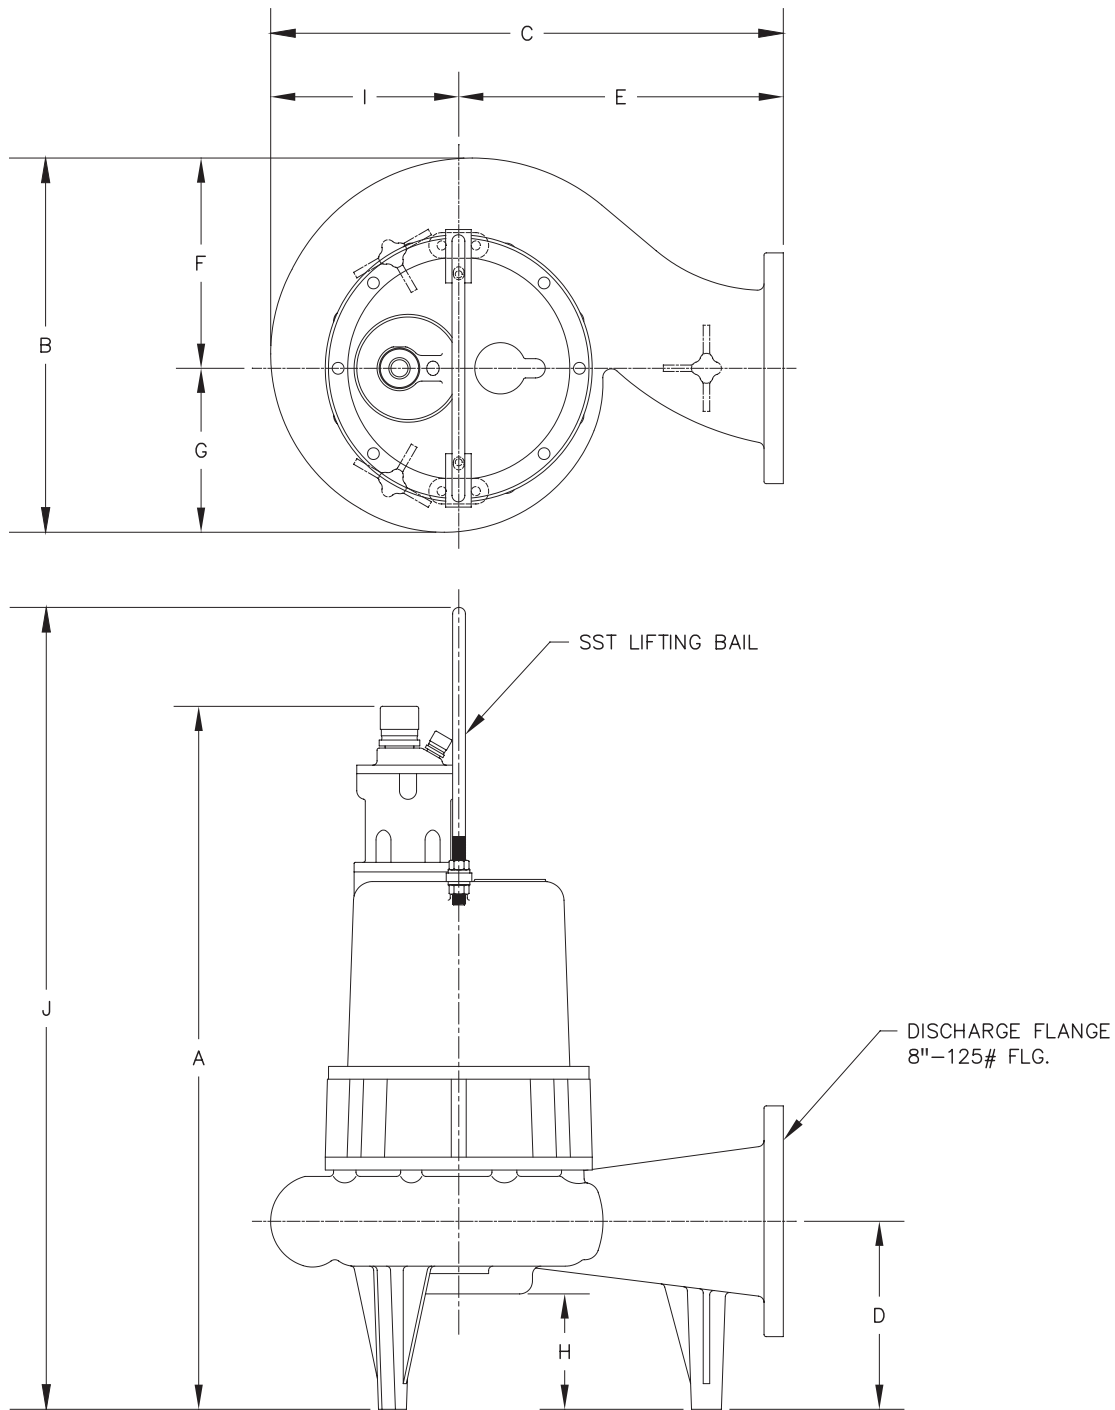

# Dimensional Data – S8F/S8FX

	A	B	C	D	E	F	G	H	I	J
S8F300–2000	41–1/8	21–7/8	30	11	19	12–5/16	9–9/16	6–3/4	11	46–15/16
S8F2500–5000	45–7/8	21–7/8	30	11	19	12–5/16	9–9/16	6–3/4	11	51–11/16
S8FX	44–1/2	21–7/8	30	11	19	12–5/16	9–9/16	6–3/4	11	50–1/16

ALL DIMENSIONS IN INCHES  
 NOTE: CASTING DIMENSIONS MAY VARY  $\pm 1/8$  "