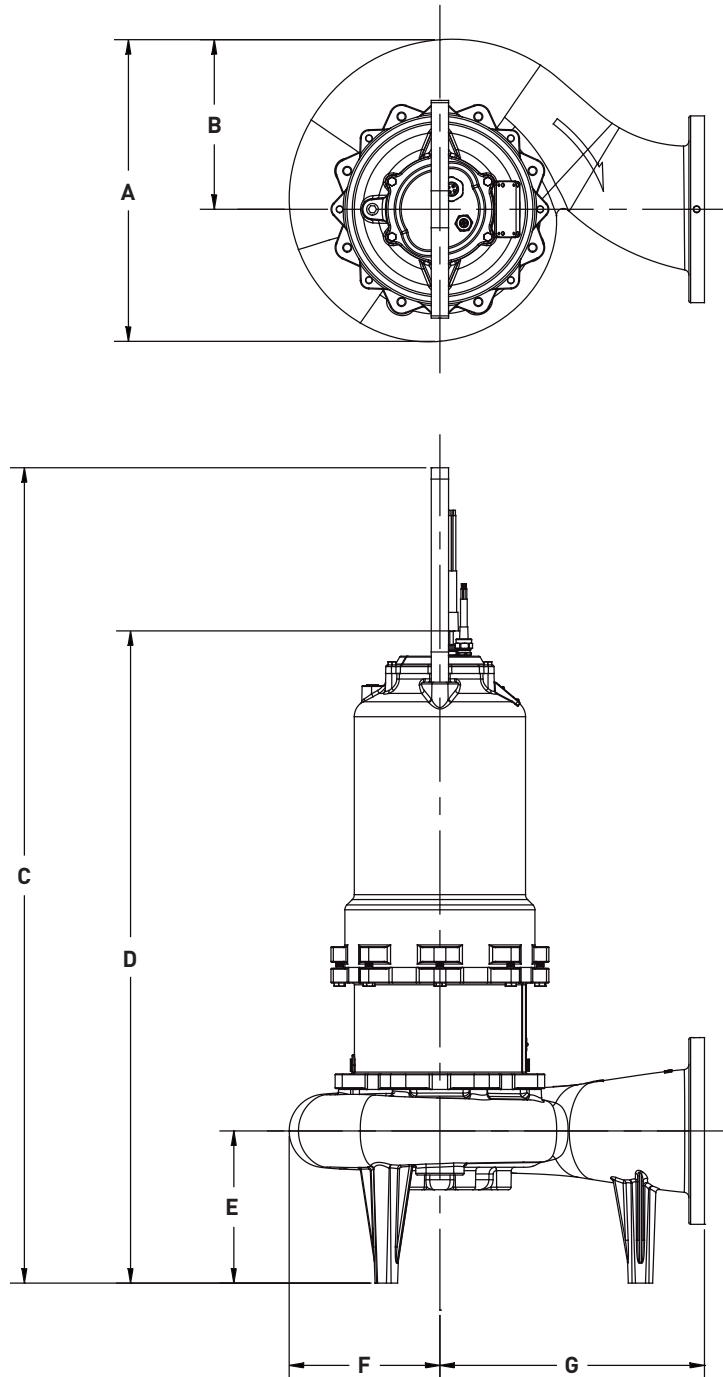

Dimensional Data – S8F(X)P

FRAME SIZE: **250**

	A	B	C	D	E	F	G
S8F(X)P	21.84	12.24	58.96	47.12	10.96	10.88	19.12

ALL DIMENSIONS IN INCHES
 NOTE: CASTING DIMENSIONS MAY VARY $\pm 1/8"$

Dimensional Data – S8F(X)P

FRAME SIZE: **280**

	A	B	C	D	E	F	G
S8F(X)P	21.84	12.24	59.21	48.37	10.96	10.88	19.12

ALL DIMENSIONS IN INCHES
 NOTE: CASTING DIMENSIONS MAY VARY ± 1/8"