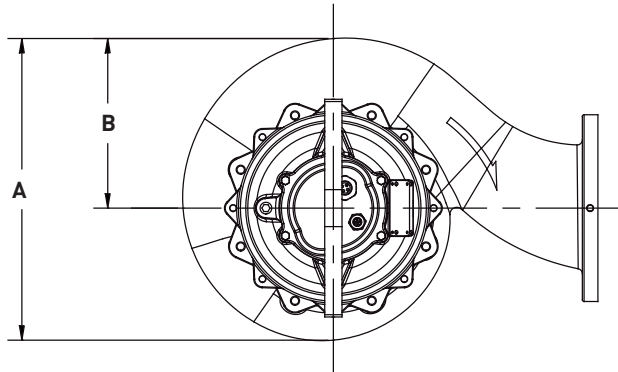

Dimensional Data – S8F(X)P

FRAME SIZE: **250**

	A	B	C	D	E	F	G
S8F(X)P	21.84	12.24	58.96	47.12	10.96	10.88	19.12

ALL DIMENSIONS IN INCHES
 NOTE: CASTING DIMENSIONS MAY VARY $\pm 1/8"$

Dimensional Data – S8F(X)P

FRAME SIZE: **280**

	A	B	C	D	E	F	G
S8F(X)P	21.84	12.24	59.21	48.37	10.96	10.88	19.12

ALL DIMENSIONS IN INCHES
 NOTE: CASTING DIMENSIONS MAY VARY ± 1/8"