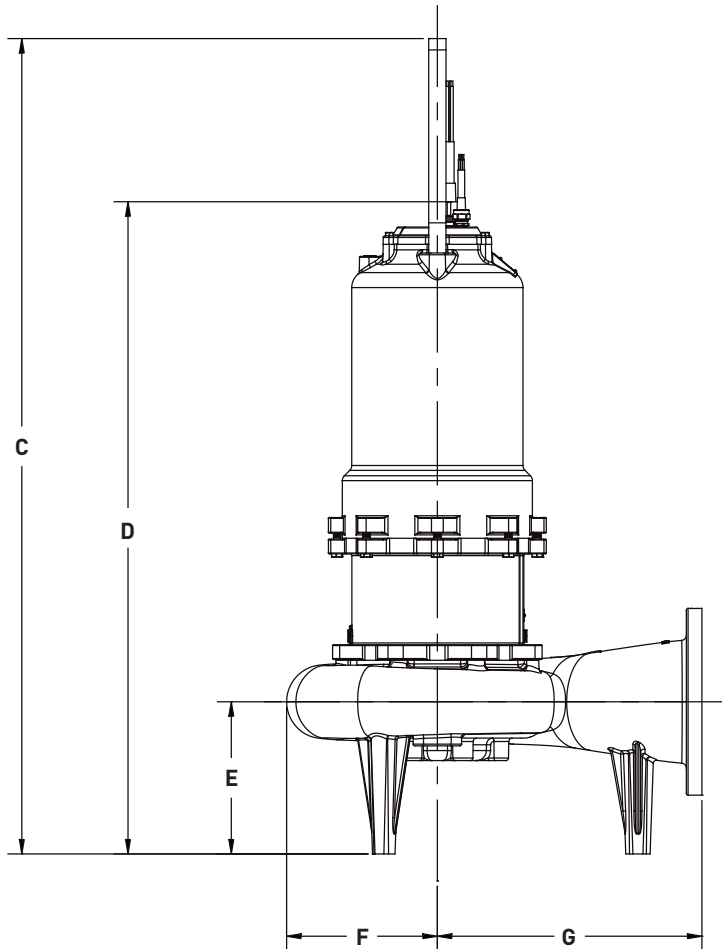

Dimensional Data – S8F(X)P

FRAME SIZE: **250**

	A	B	C	D	E	F	G
S8F(X)P	21.84	12.24	58.96	47.12	10.96	10.88	19.12

ALL DIMENSIONS IN INCHES
 NOTE: CASTING DIMENSIONS MAY VARY $\pm 1/8"$

Dimensional Data – S8F(X)P

FRAME SIZE: **280**

	A	B	C	D	E	F	G
S8F(X)P	21.84	12.24	59.21	48.37	10.96	10.88	19.12

ALL DIMENSIONS IN INCHES
 NOTE: CASTING DIMENSIONS MAY VARY ± 1/8"