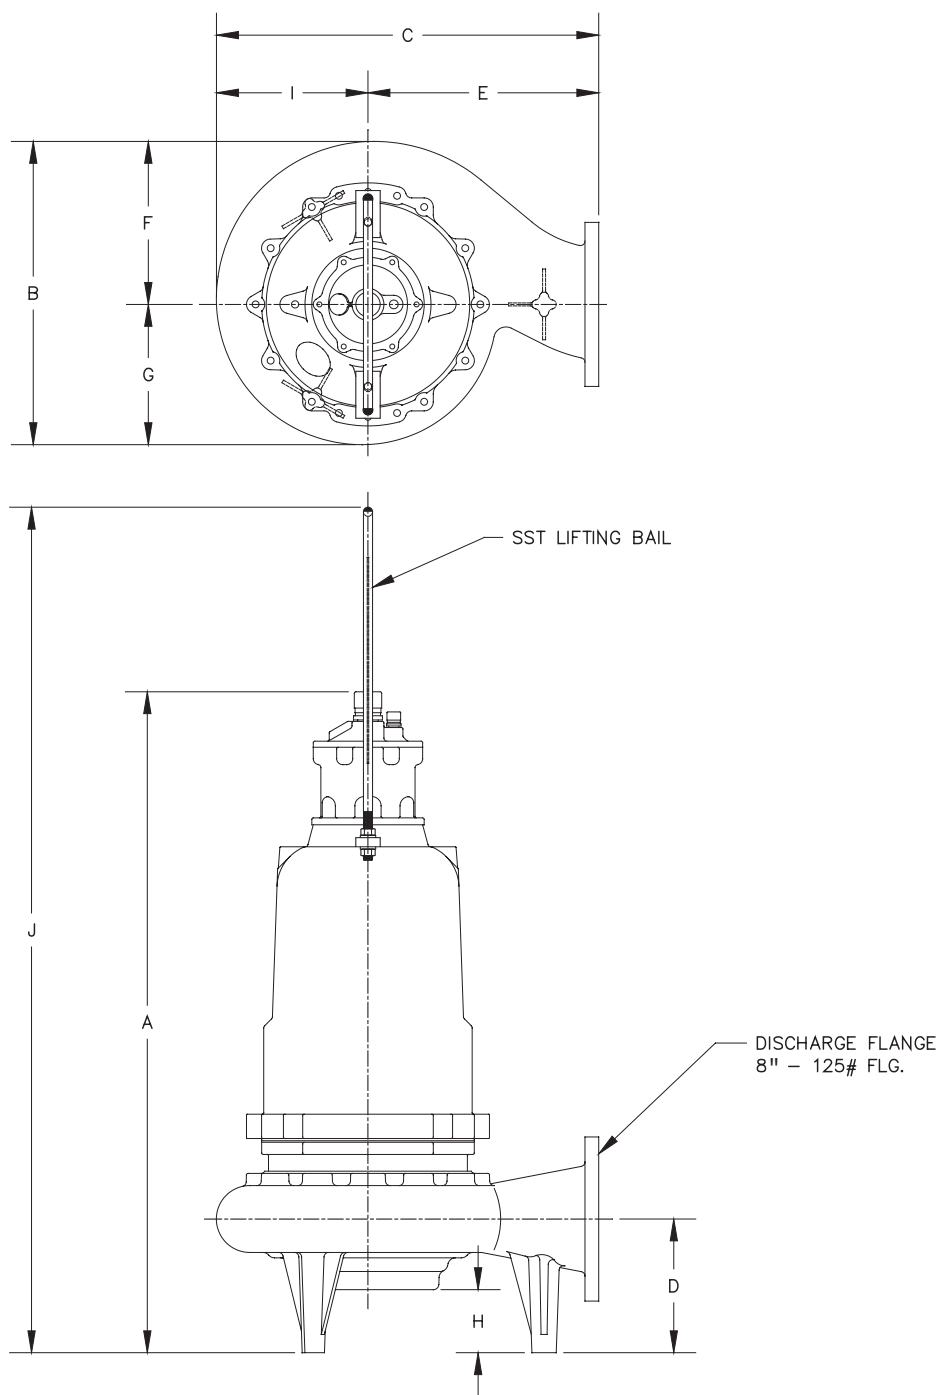

Dimensional Data – S8LA/S8LAX

	A	B	C	D	E	F	G	H	I	J
S8LA1500-10000	54-3/8	24-15/16	31-1/2	11	19	13-7/16	11-9/16	5-3/16	12-1/2	69-9/16
S8LA12500-15000	56-7/16	24-15/16	31-1/2	11	19	13-7/16	11-9/16	5-3/16	12-1/2	71-5/8
S8ALX1500-12500	56-3/16	24-15/16	31-1/2	11	19	13-7/16	11-9/16	5-3/16	12-1/2	71-3/8
S8LAX15000	58-3/16	24-15/16	31-1/2	11	19	13-7/16	11-9/16	5-3/16	12-1/2	73-3/8

ALL DIMENSIONS IN INCHES
 NOTE: CASTING DIMENSIONS MAY VARY ± 1/8"