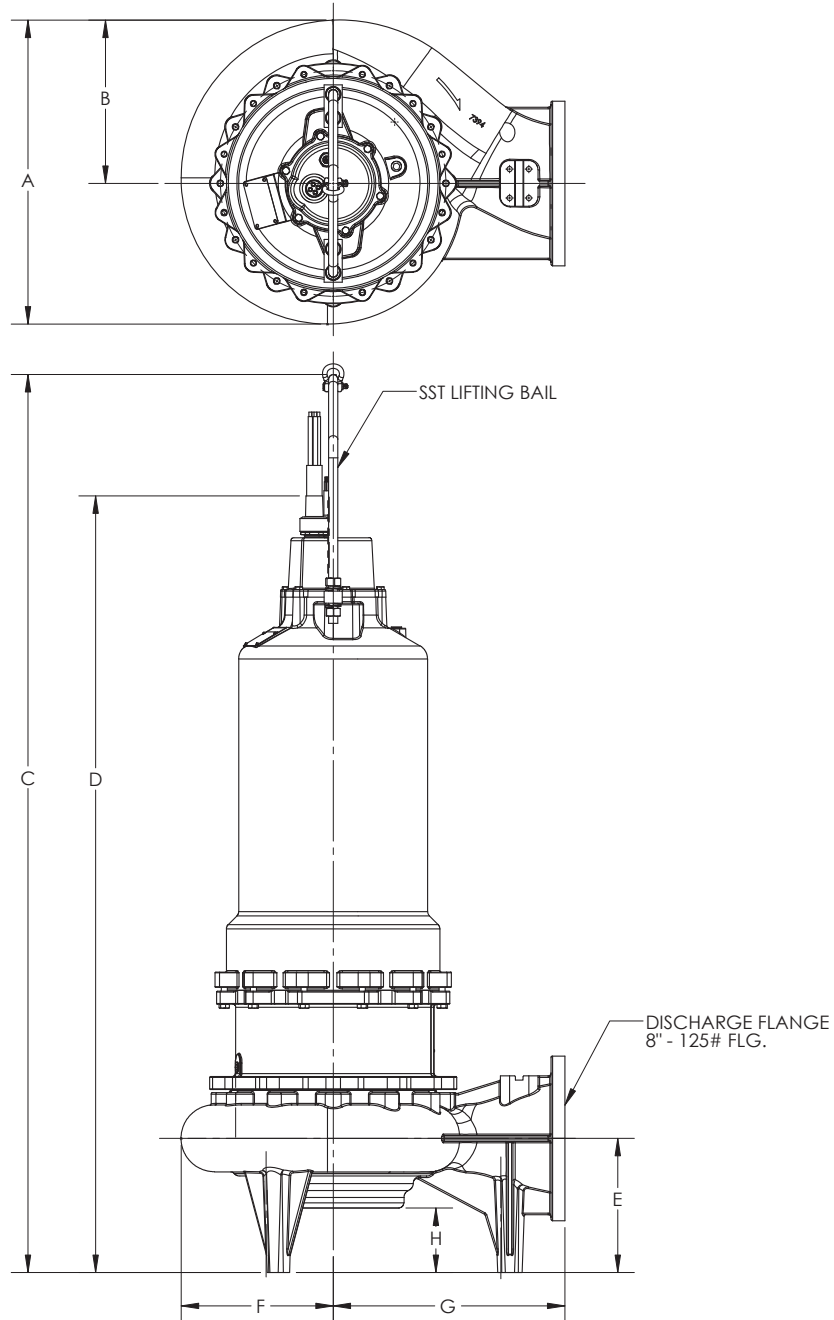

Dimensional Data – S8LA(X)P

FRAME SIZE: **320**

| | A | B | C | D | E | F | G | H |
|-----------------|----------|----------|----------|----------|----------|----------|----------|----------|
| S8LA(X)P | 24-15/16 | 13-7/16 | 73-5/8 | 63-3/4 | 11 | 12-1/2 | 19 | 5-3/16 |

ALL DIMENSIONS IN INCHES
NOTE: CASTING DIMENSIONS MAY VARY ± 1/8"

Dimensional Data – S8LA(X)P

FRAME SIZE: **360**

| | A | B | C | D | E | F | G | H |
|-----------------|----------|----------|----------|----------|----------|----------|----------|----------|
| S8LA(X)P | 24-15/16 | 13-7/16 | 74-1/4 | 64 | 11 | 12-1/2 | 19 | 5-3/16 |

ALL DIMENSIONS IN INCHES
 NOTE: CASTING DIMENSIONS MAY VARY ± 1/8"