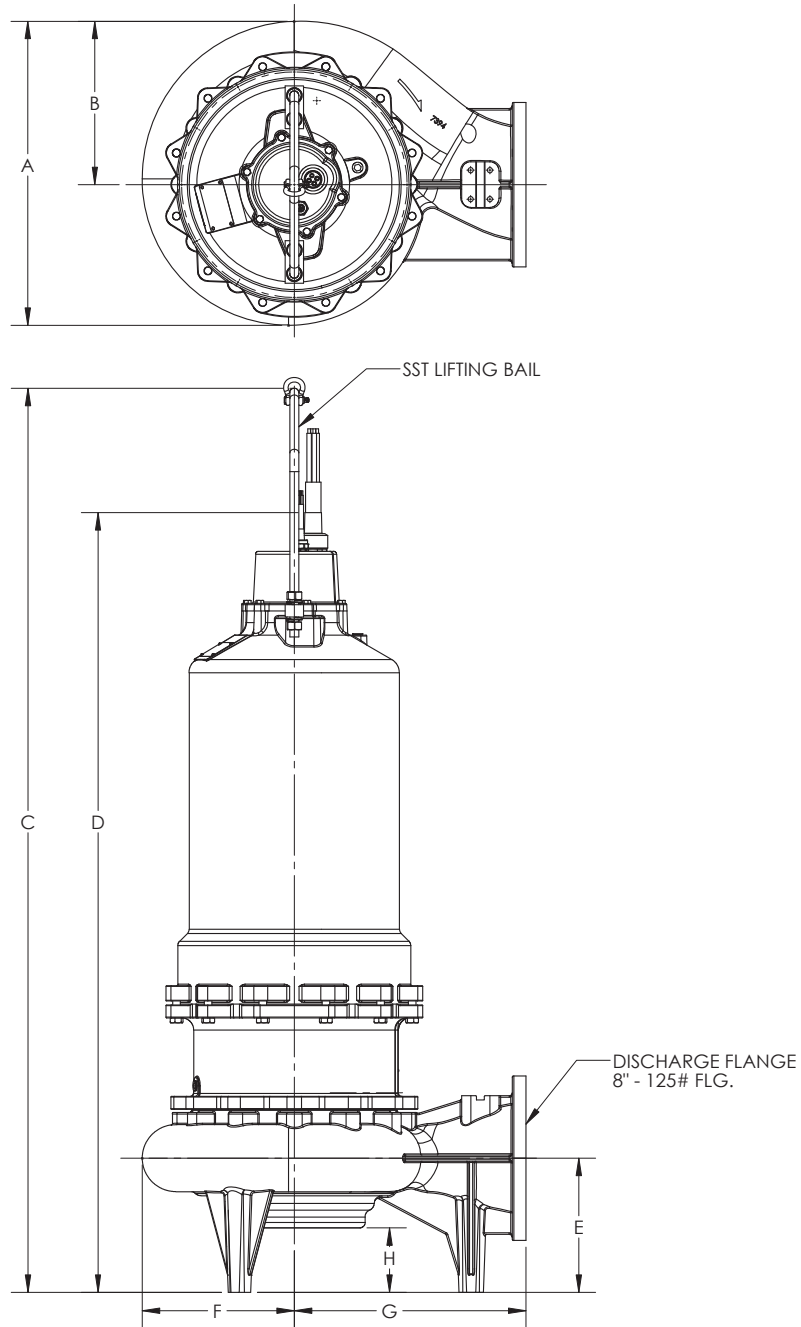

Dimensional Data – S8LA(X)P

FRAME SIZE: **320**

| | A | B | C | D | E | F | G | H |
|-----------------|----------|----------|----------|----------|----------|----------|----------|----------|
| S8LA(X)P | 24-15/16 | 13-7/16 | 73-5/8 | 63-3/4 | 11 | 12-1/2 | 19 | 5-3/16 |

ALL DIMENSIONS IN INCHES
NOTE: CASTING DIMENSIONS MAY VARY ± 1/8"

Dimensional Data – S8LA(X)P

FRAME SIZE: **360**

| | A | B | C | D | E | F | G | H |
|-----------------|----------|----------|----------|----------|----------|----------|----------|----------|
| S8LA(X)P | 24-15/16 | 13-7/16 | 74-1/4 | 64 | 11 | 12-1/2 | 19 | 5-3/16 |

ALL DIMENSIONS IN INCHES
 NOTE: CASTING DIMENSIONS MAY VARY ± 1/8"