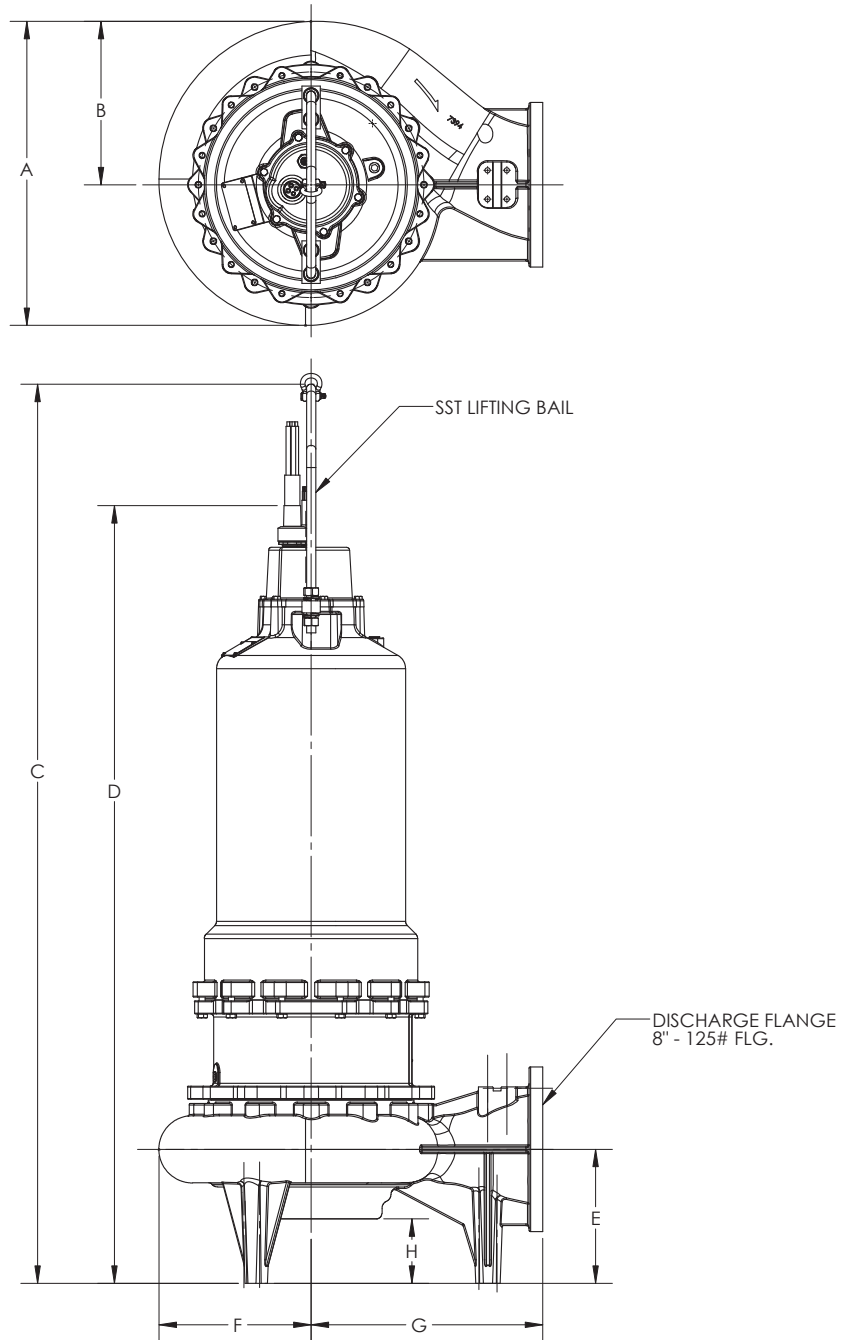

Dimensional Data – S8L(X)P

FRAME SIZE: **320**

| | A | B | C | D | E | F | G | H |
|----------------|----------|----------|----------|----------|----------|----------|----------|----------|
| S8L(X)P | 24-15/16 | 13-7/16 | 73-3/4 | 63-13/16 | 11 | 12-1/2 | 19 | 5-3/16 |

ALL DIMENSIONS IN INCHES
 NOTE: CASTING DIMENSIONS MAY VARY ± 1/8"

| | A | B | C | D | E | F | G | H |
|----------------|----------|----------|----------|----------|----------|----------|----------|----------|
| S8L(X)P | 24-15/16 | 13-7/16 | 74-1/4 | 64 | 11 | 12-1/2 | 19 | 5-3/16 |

ALL DIMENSIONS IN INCHES
 NOTE: CASTING DIMENSIONS MAY VARY ± 1/8"