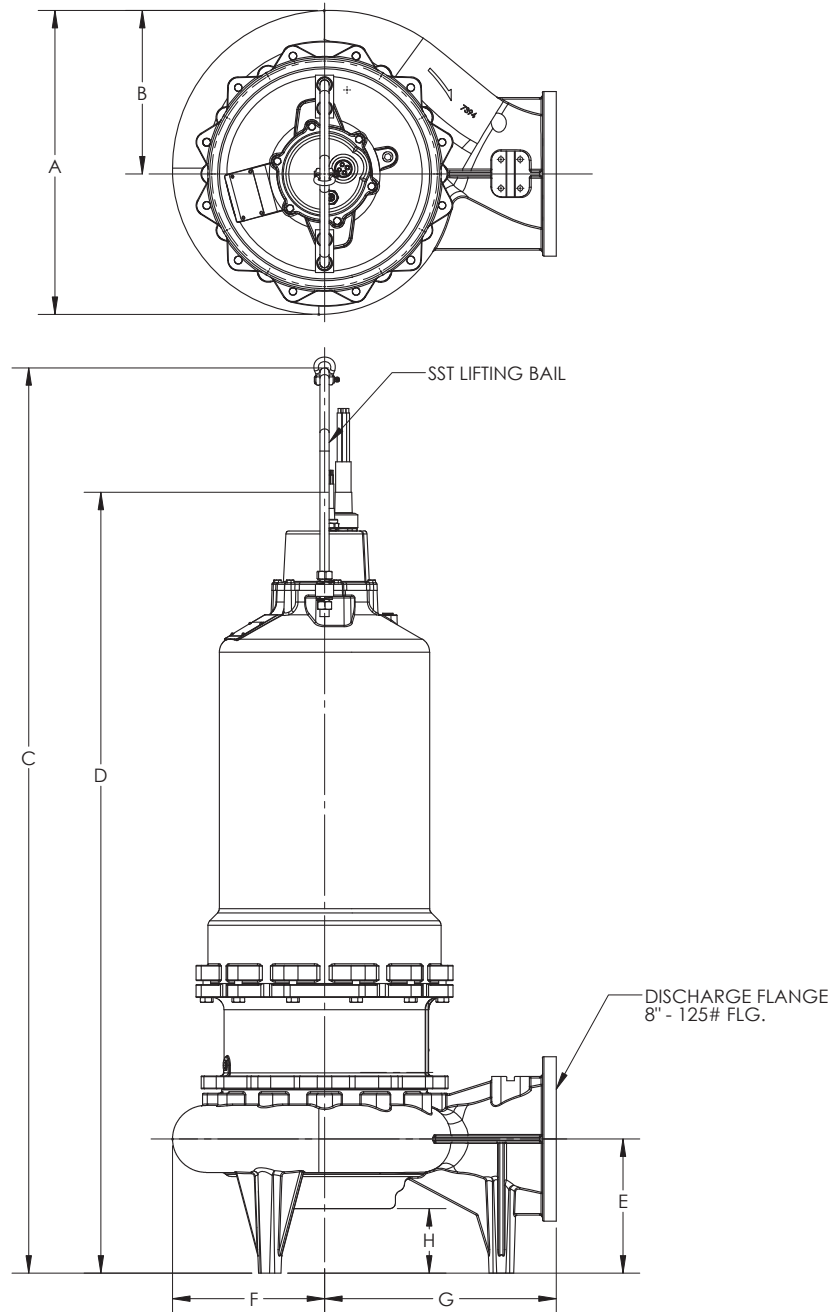

Dimensional Data – S8L(X)P

FRAME SIZE: **320**

| | A | B | C | D | E | F | G | H |
|----------------|----------|----------|----------|----------|----------|----------|----------|----------|
| S8L(X)P | 24-15/16 | 13-7/16 | 73-3/4 | 63-13/16 | 11 | 12-1/2 | 19 | 5-3/16 |

ALL DIMENSIONS IN INCHES
 NOTE: CASTING DIMENSIONS MAY VARY ± 1/8"

| | A | B | C | D | E | F | G | H |
|----------------|----------|----------|----------|----------|----------|----------|----------|----------|
| S8L(X)P | 24-15/16 | 13-7/16 | 74-1/4 | 64 | 11 | 12-1/2 | 19 | 5-3/16 |

ALL DIMENSIONS IN INCHES
 NOTE: CASTING DIMENSIONS MAY VARY ± 1/8"