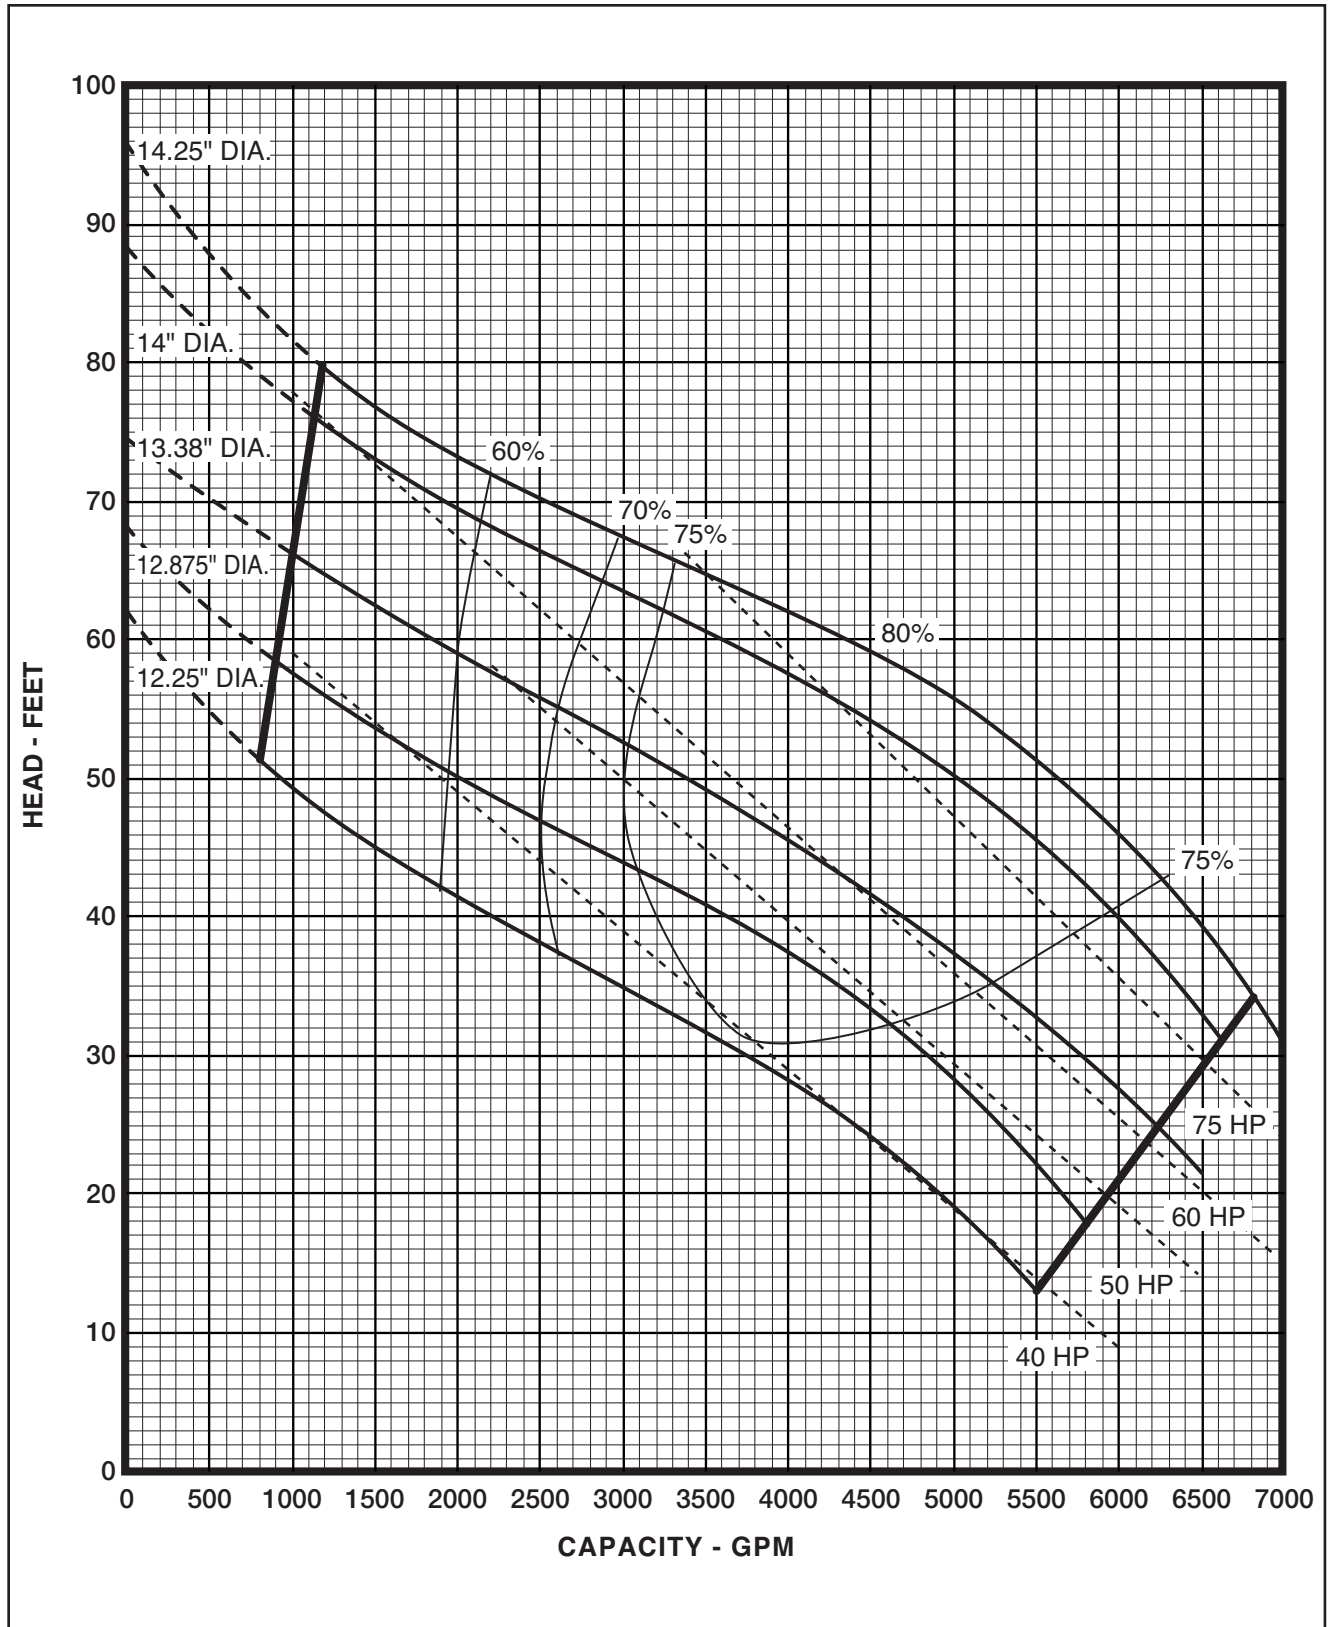

Performance Curve - S12L(X)P

RPM: **1750** DISCHARGE: **12"** SOLIDS: **6"**

Performance Curve - S12L(X)P

RPM: **1150** DISCHARGE: **12"** SOLIDS: **6"**

Performance Curve - S12L(X)P

RPM: **870** DISCHARGE: **12"** SOLIDS: **6"**