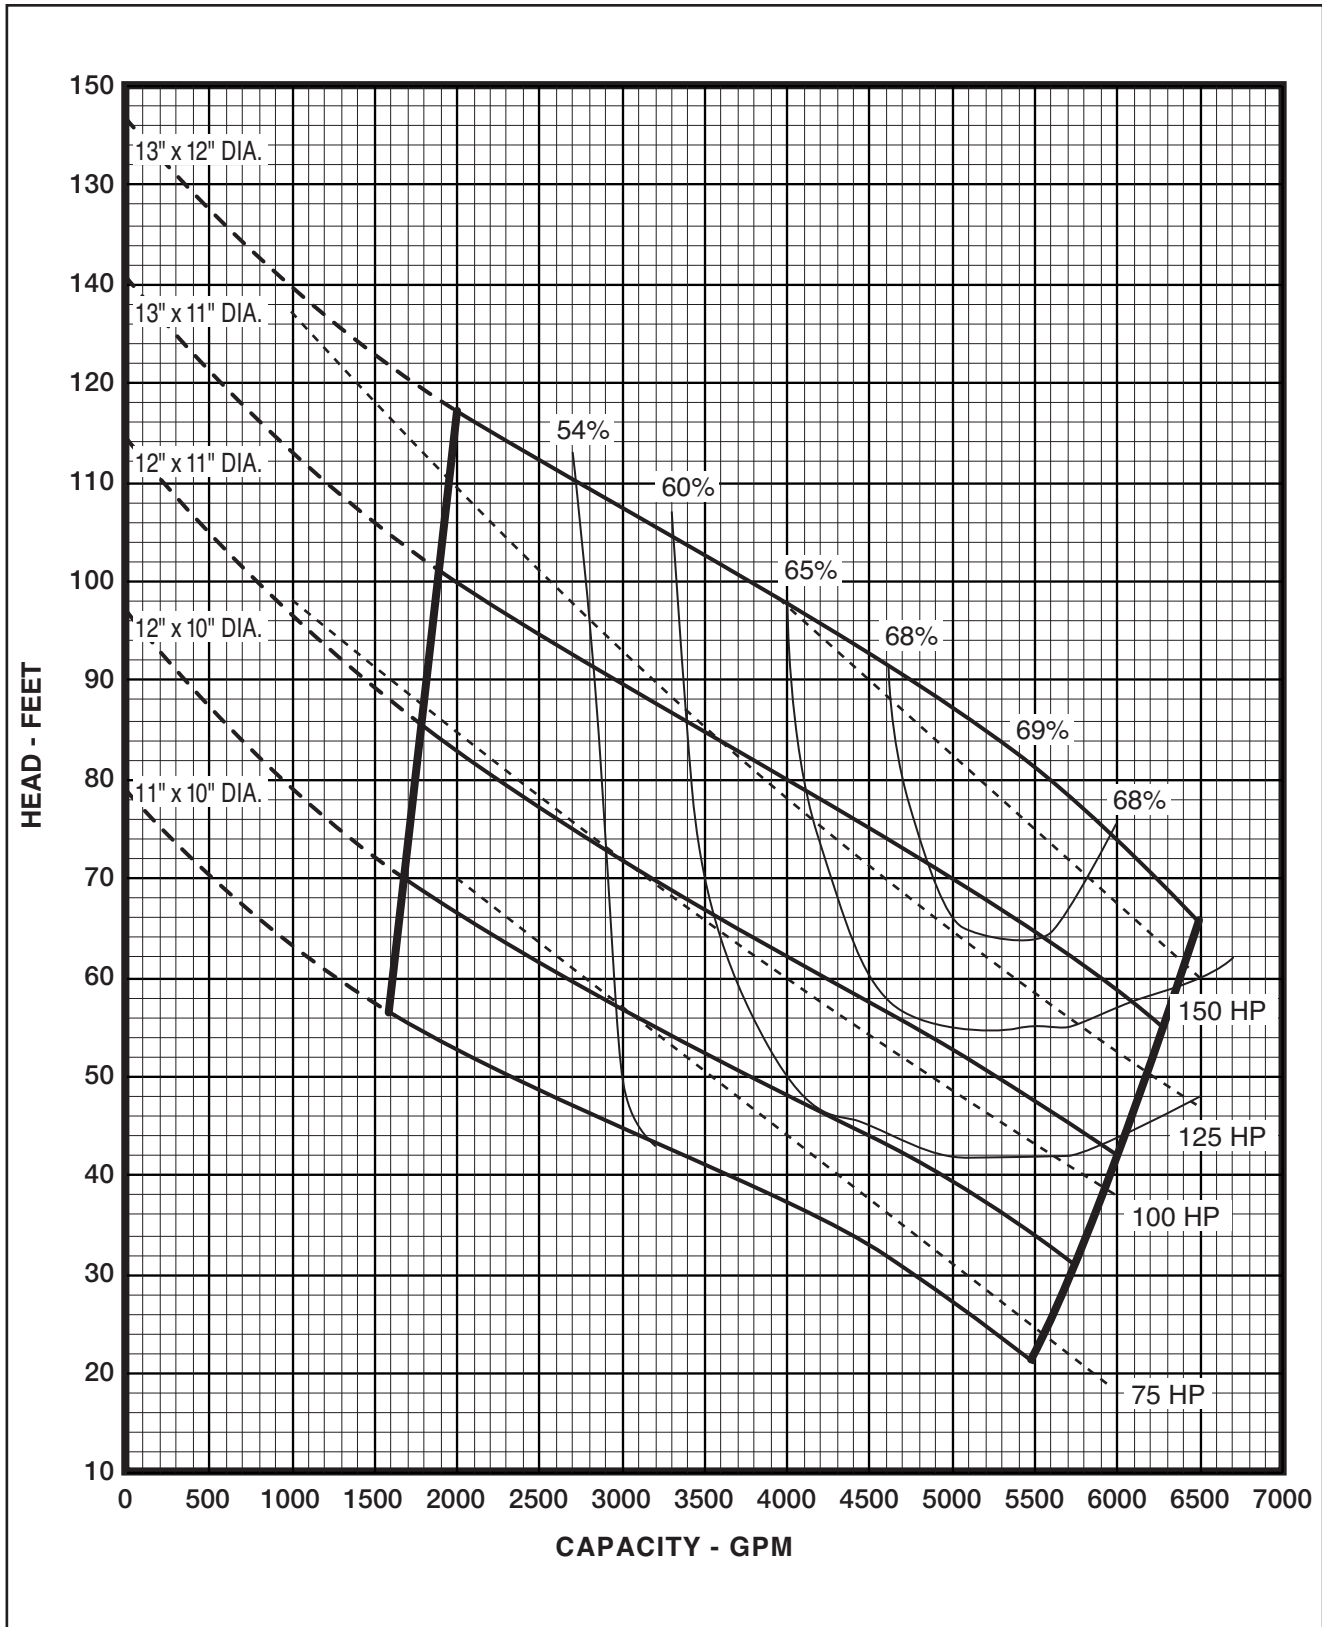

Performance Curve - S12L(X)P

RPM: **1750** DISCHARGE: **12"** SOLIDS: **6"**

Performance Curve - S12L(X)P

RPM: **1150** DISCHARGE: **12"** SOLIDS: **6"**

Performance Curve - S12L(X)P

RPM: **870** DISCHARGE: **12"** SOLIDS: **6"**