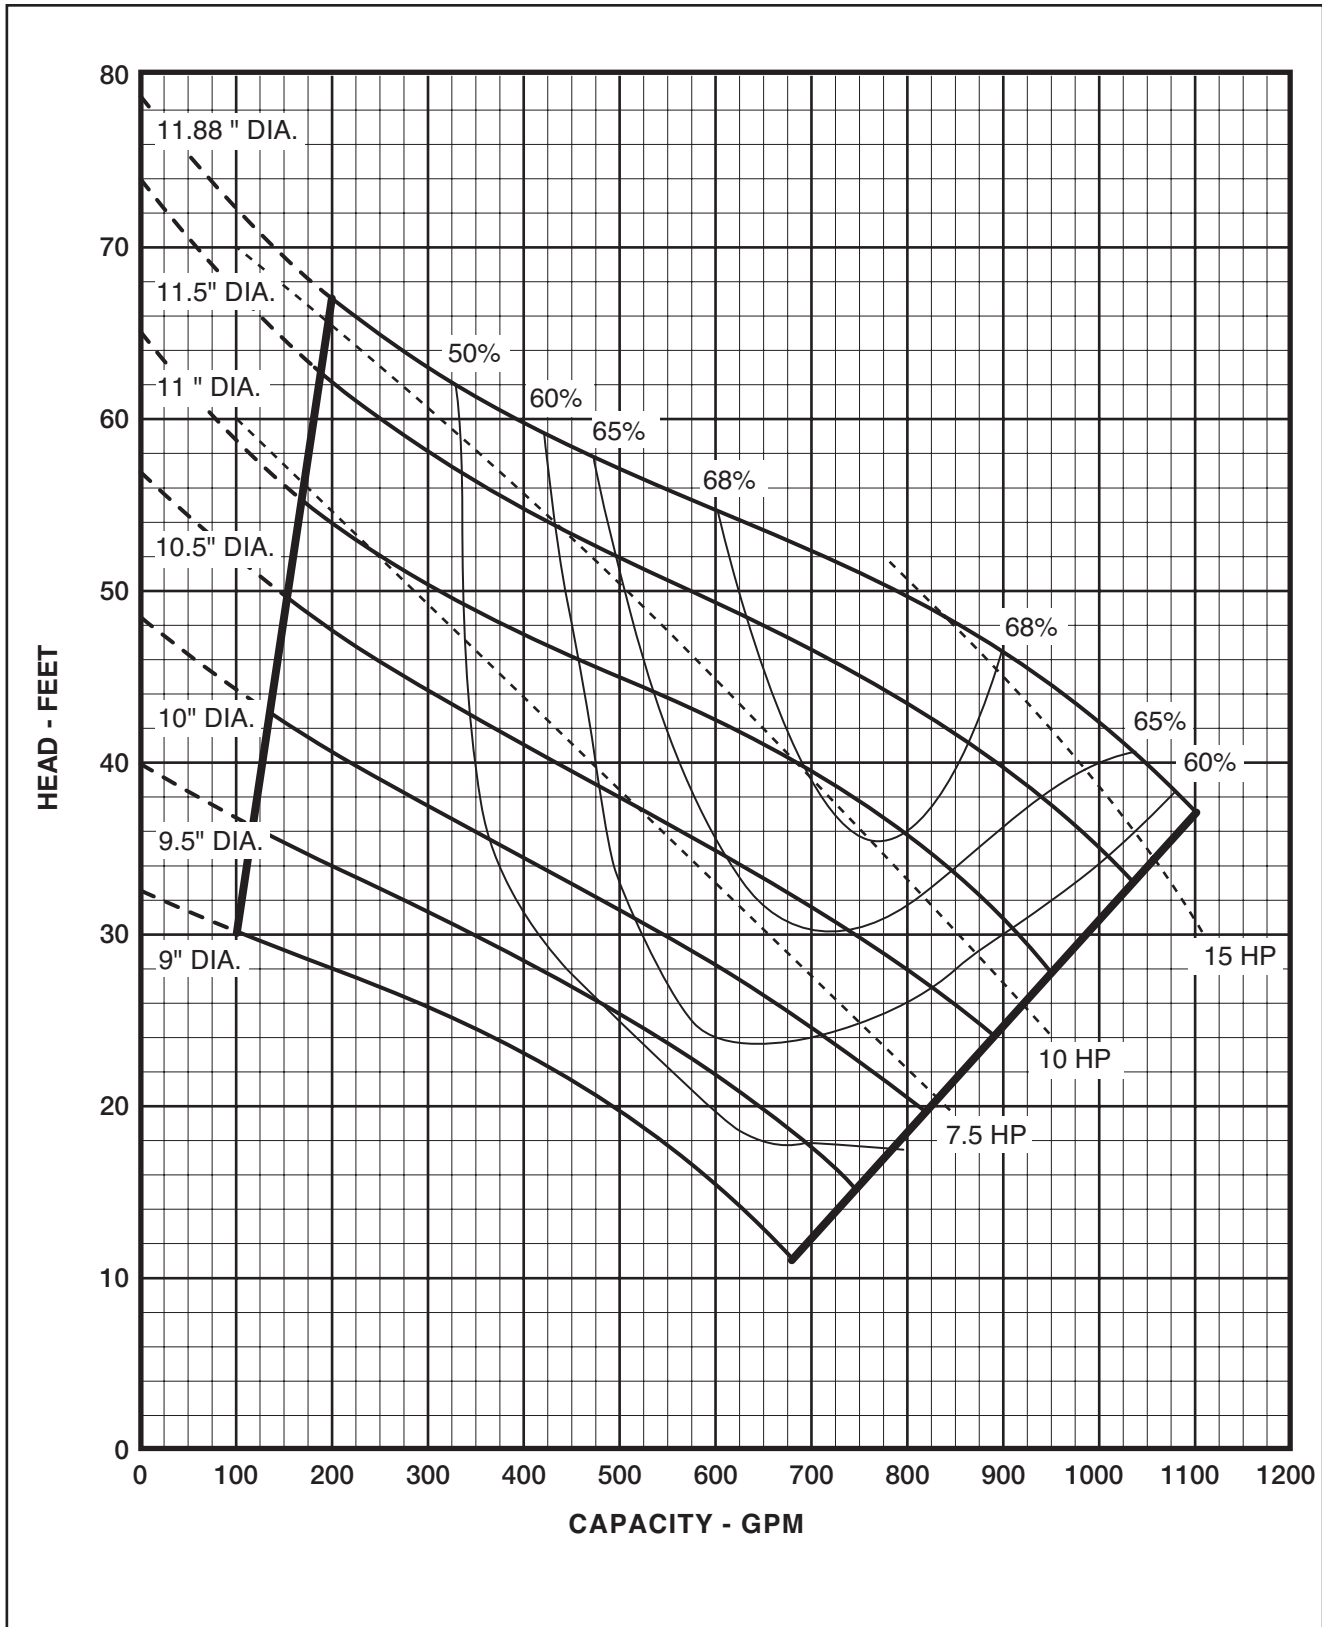

Performance Curve – S4L(X)P

RPM: **870** DISCHARGE: **4"** SOLIDS: **3-1/4"**

Performance Curve - S4L(X)P

RPM: **1150** DISCHARGE: **4"** SOLIDS: **3-1/4"**

Performance Curve – S4L(X)P

RPM: **1750** DISCHARGE: **4"** SOLIDS: **3-1/4"**