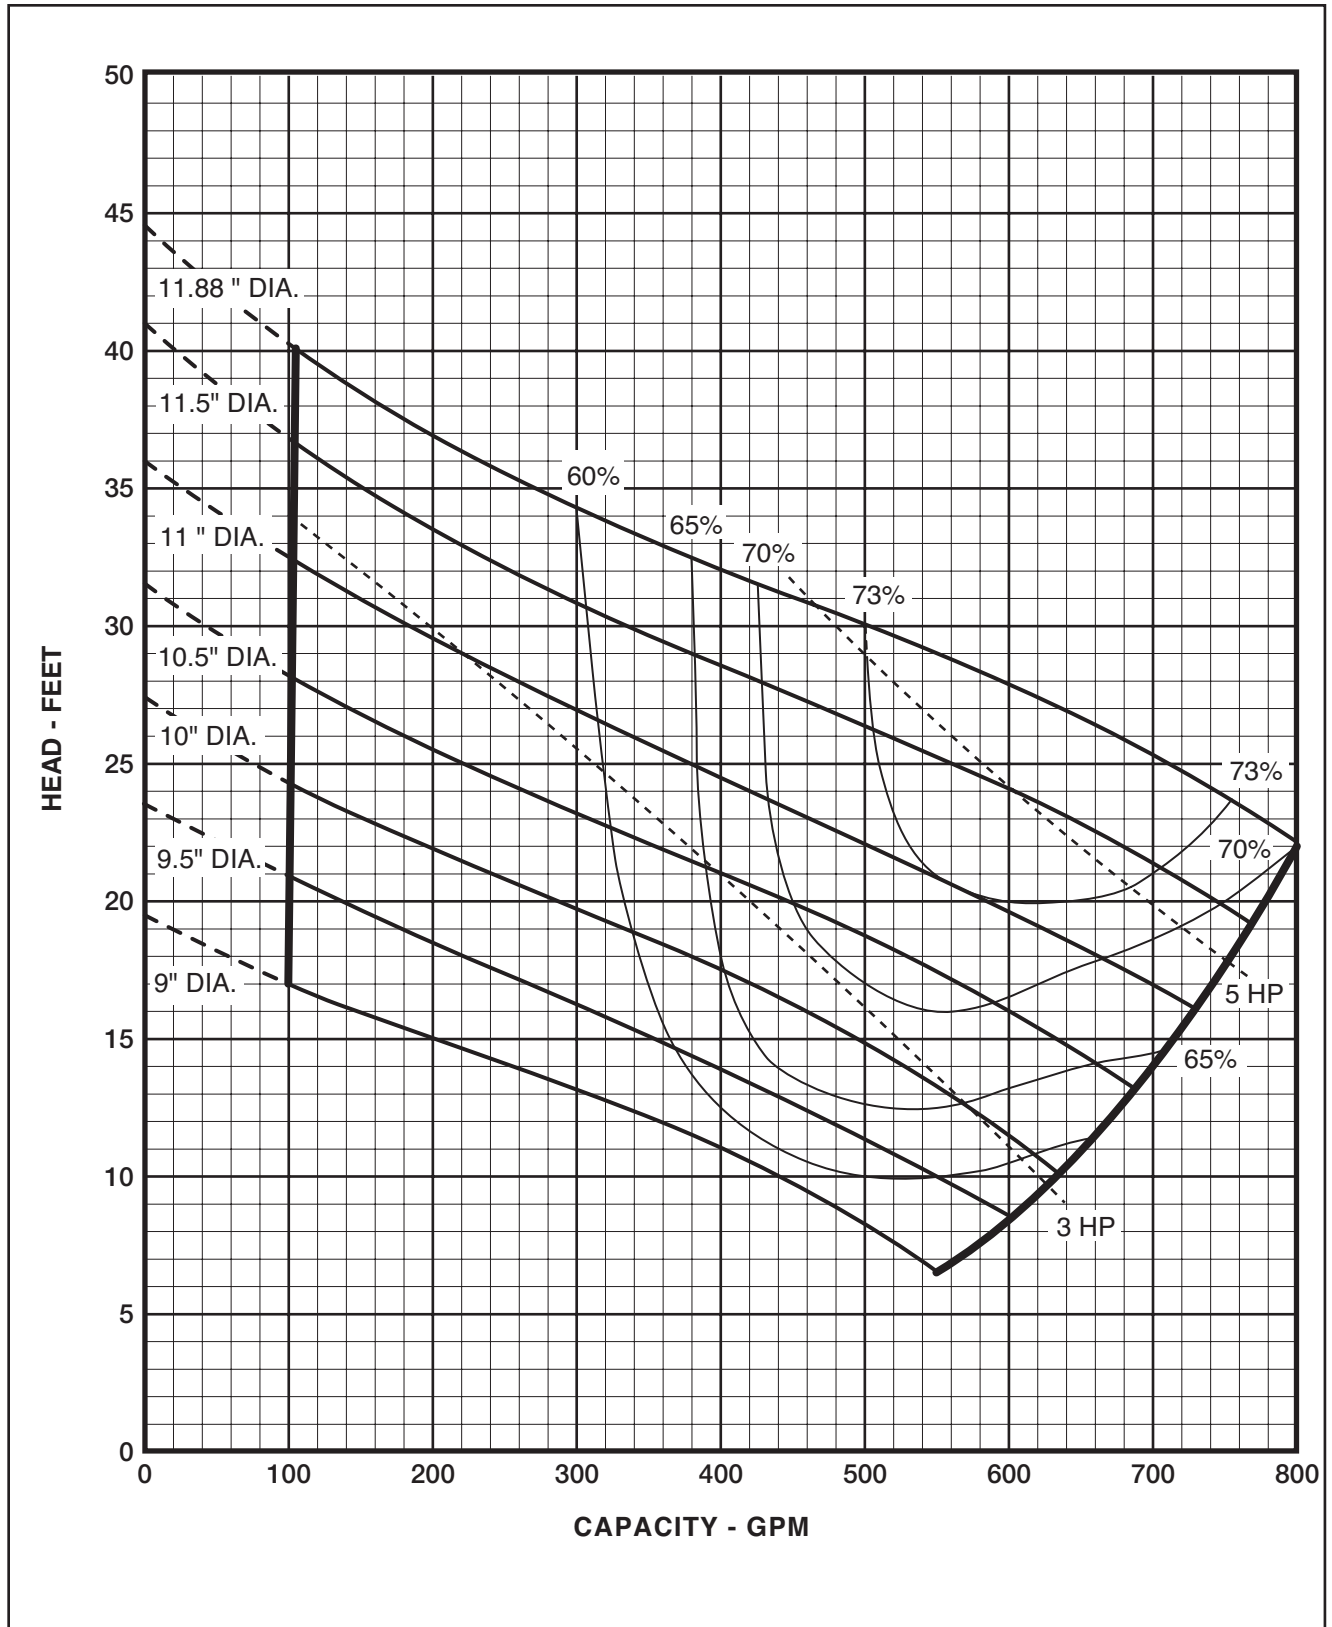

Performance Curve – S4L(X)P

RPM: **870** DISCHARGE: **4"** SOLIDS: **3-1/4"**

Performance Curve - S4L(X)P

RPM: **1150** DISCHARGE: **4"** SOLIDS: **3-1/4"**

Performance Curve – S4L(X)P

RPM: **1750** DISCHARGE: **4"** SOLIDS: **3-1/4"**