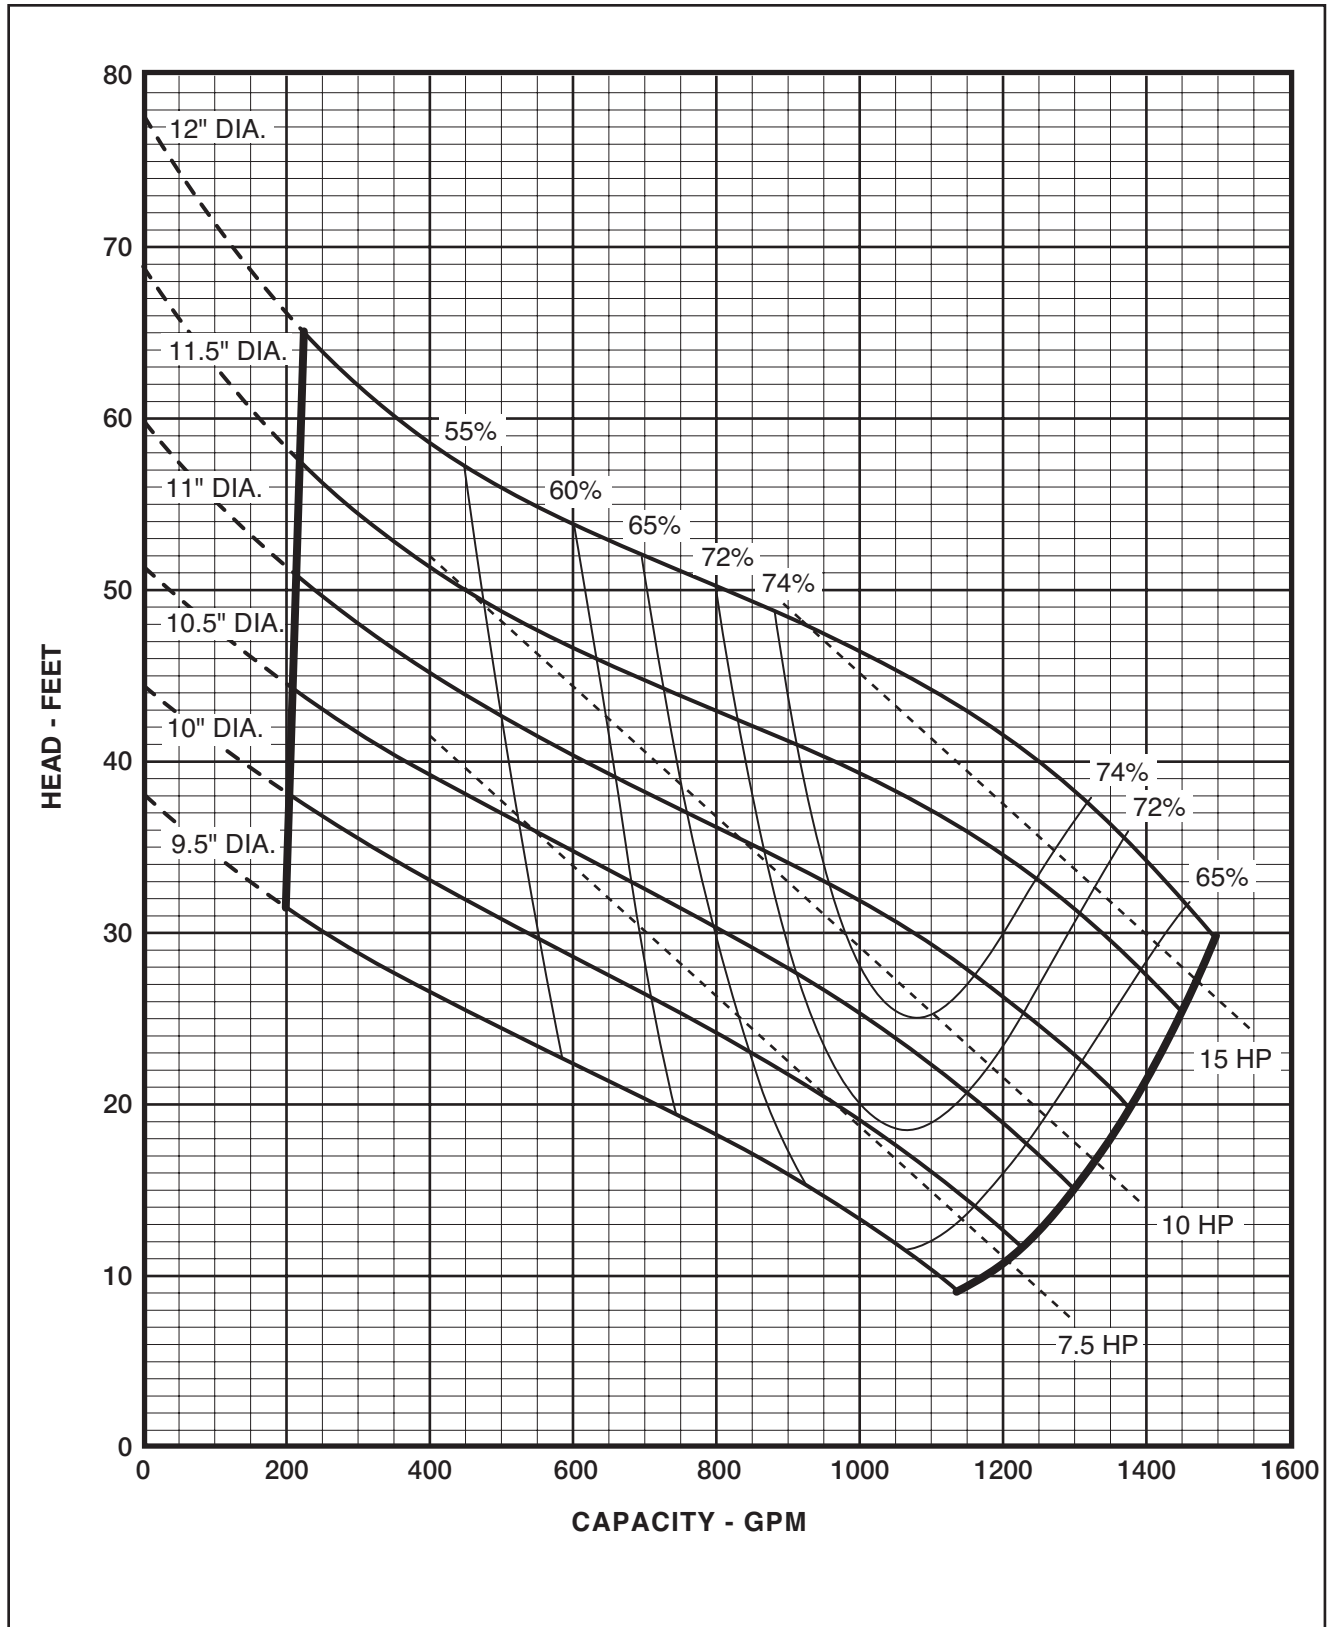

Performance Curve – S6L(X)P

RPM: **870** DISCHARGE: **6"** SOLIDS: **3-1/4"**

Performance Curve – S6L(X)P

RPM: **1150** DISCHARGE: **6"** SOLIDS: **3-1/4"**

Performance Curve – S6L(X)P

RPM: **1750** DISCHARGE: **6"** SOLIDS: **3-1/4"**