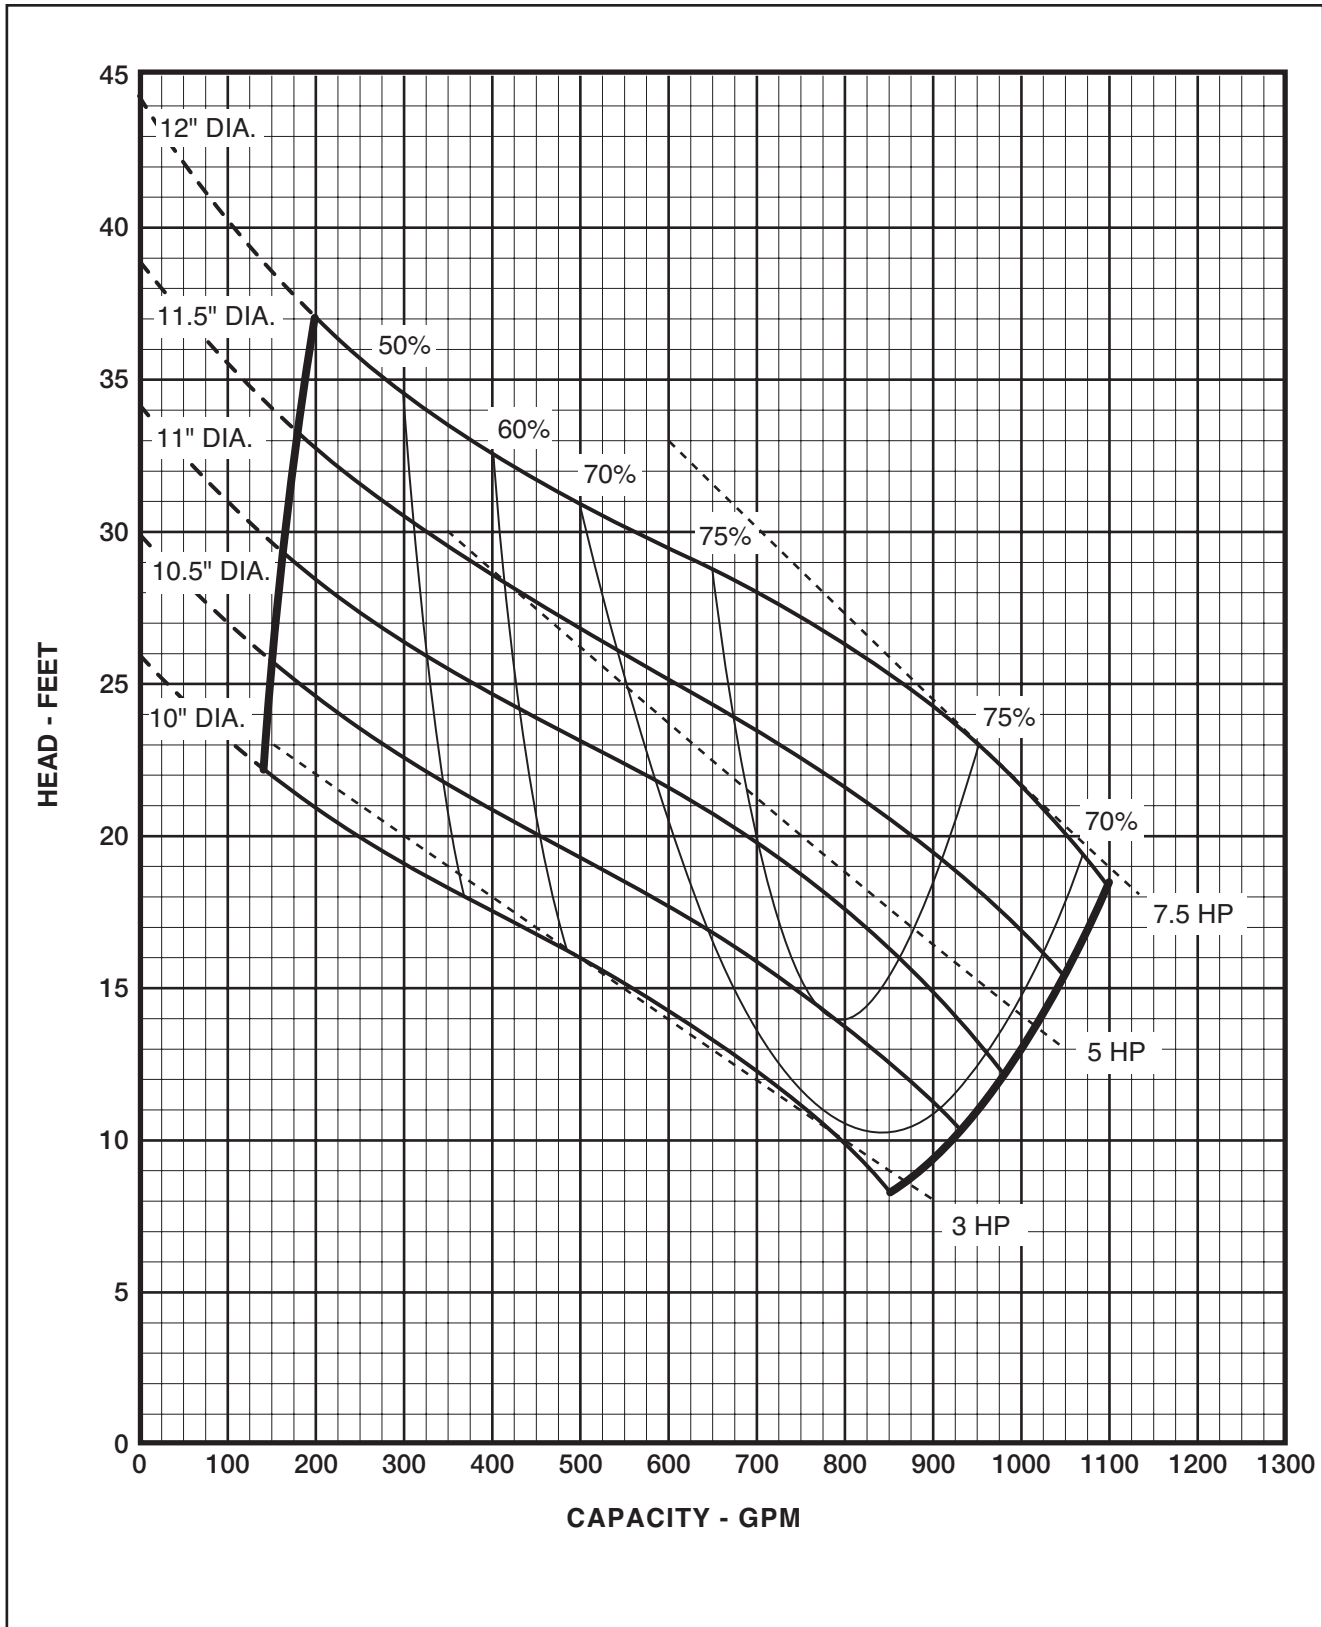

Performance Curve – S6L(X)P

RPM: **870** DISCHARGE: **6"** SOLIDS: **3-1/4"**

Performance Curve – S6L(X)P

RPM: **1150** DISCHARGE: **6"** SOLIDS: **3-1/4"**

Performance Curve – S6L(X)P

RPM: **1750** DISCHARGE: **6"** SOLIDS: **3-1/4"**