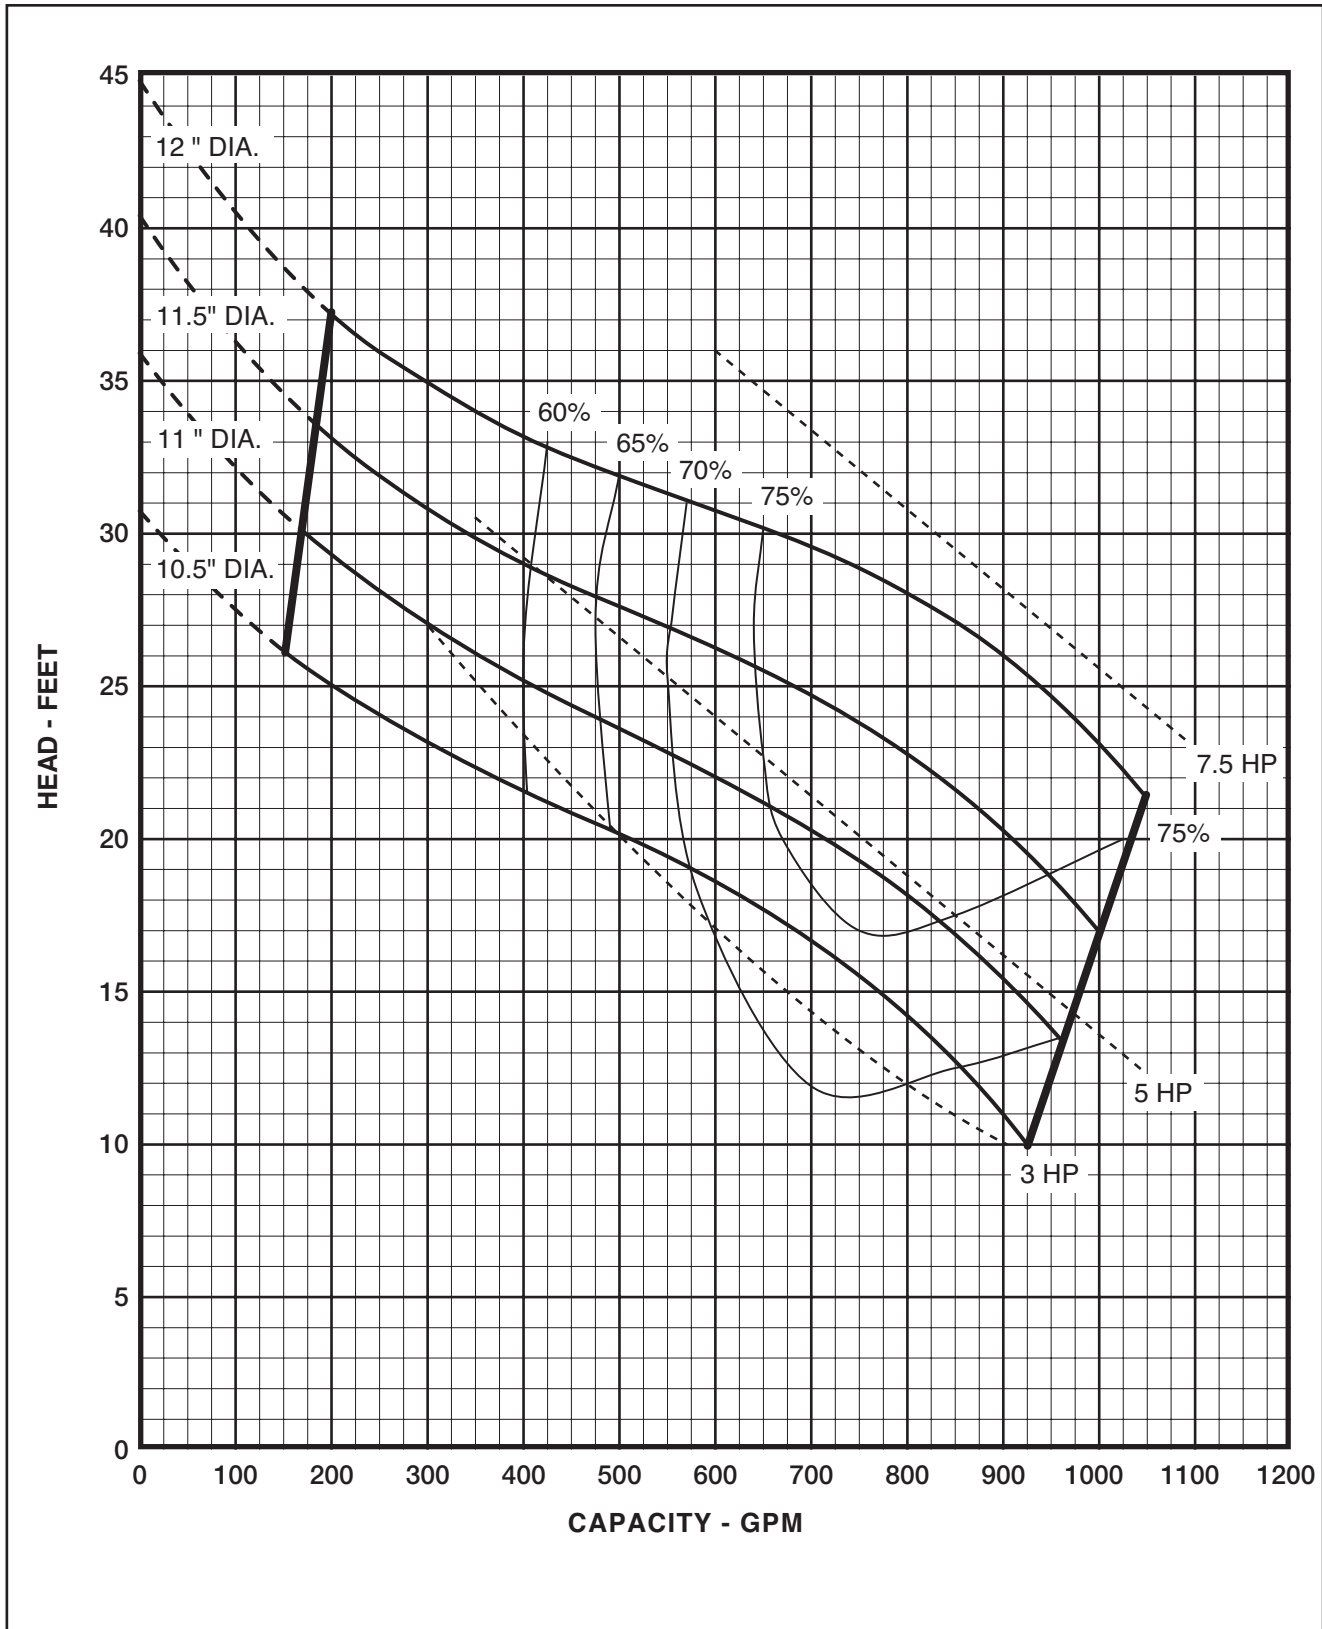

Performance Curve - S8F(X)P

RPM: **870** DISCHARGE: **8"** SOLIDS: **3-1/4"**

Performance Curve – S8F(X)P

RPM: **1150** DISCHARGE: **8"** SOLIDS: **3-1/4"**

Performance Curve - S8F(X)P

RPM: **1750** DISCHARGE: **8"** SOLIDS: **3-1/4"**