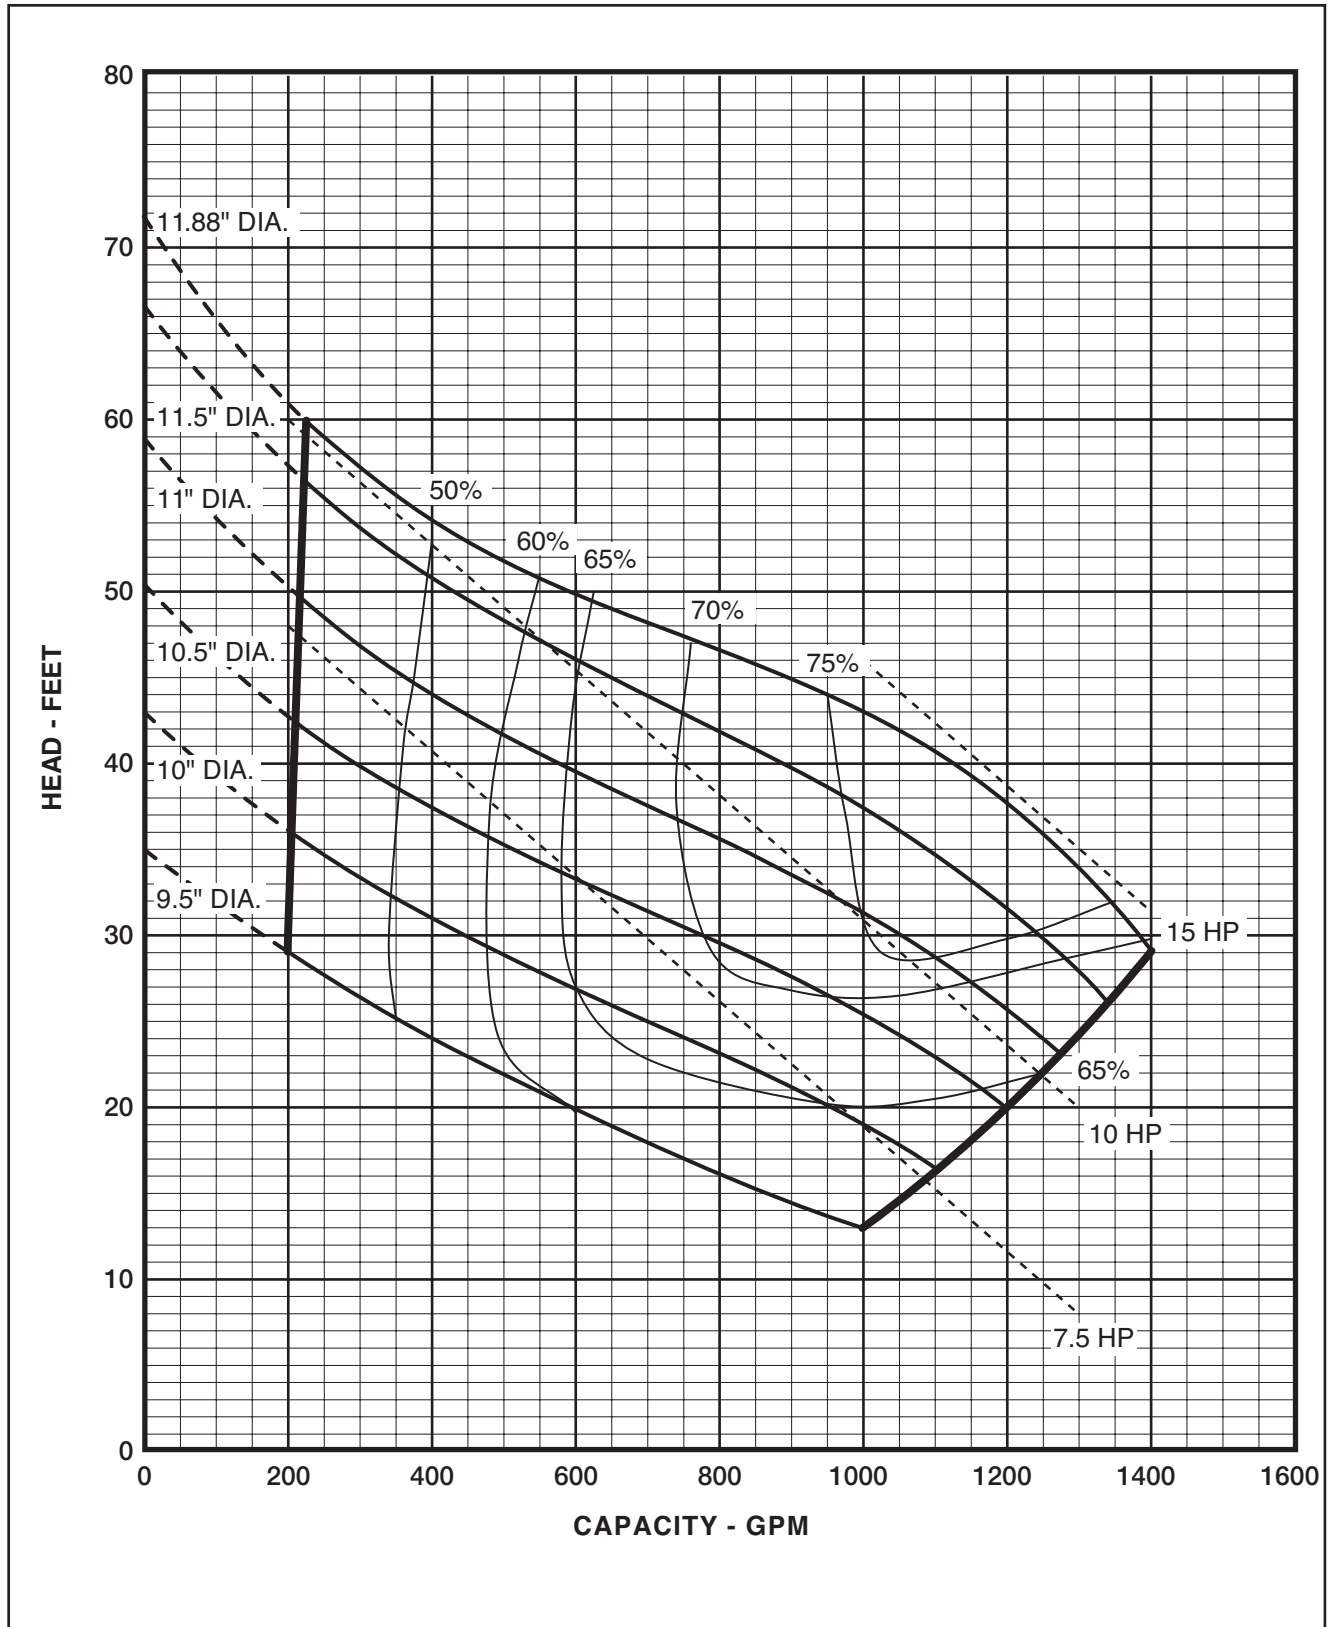

Performance Curve - S8F(X)P

RPM: **870** DISCHARGE: **8"** SOLIDS: **3-1/4"**

Performance Curve – S8F(X)P

RPM: **1150** DISCHARGE: **8"** SOLIDS: **3-1/4"**

Performance Curve - S8F(X)P

RPM: **1750** DISCHARGE: **8"** SOLIDS: **3-1/4"**