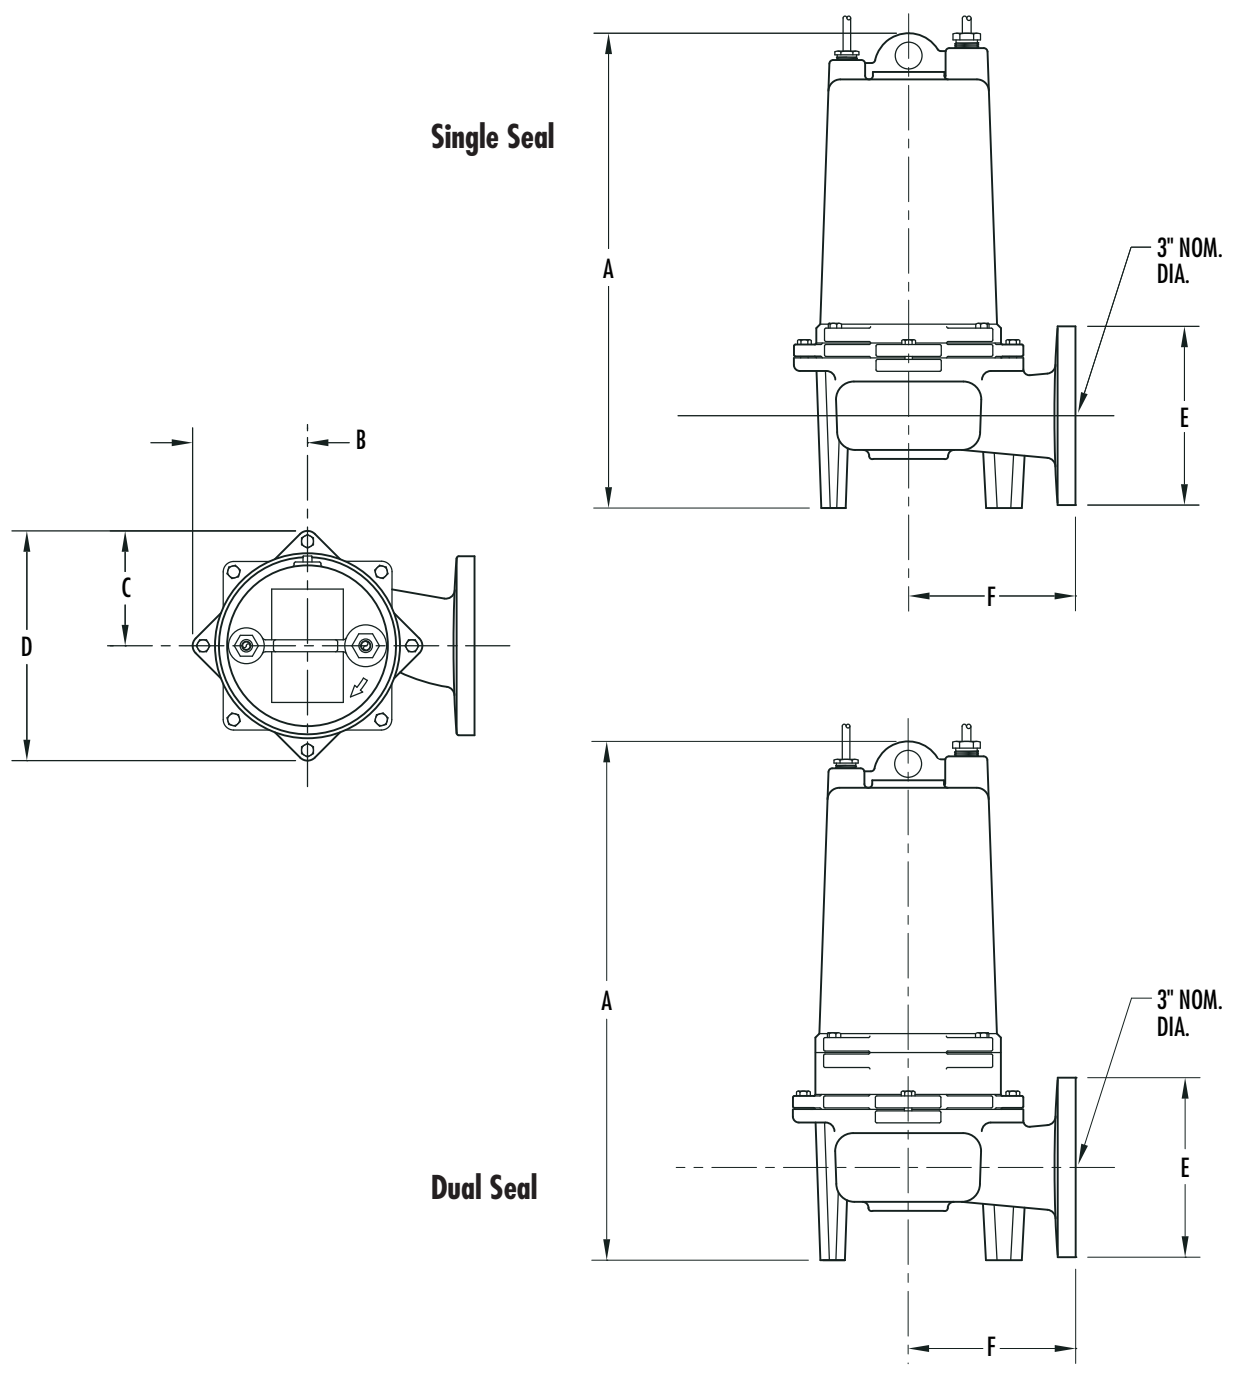

Dimensional Data S3WR – 3450 RPM

	A	B	C	D	E	F
S3WR – Single Seal	19-7/8	4-13/16	4-13/16	9-5/8	7-1/2	7
S3WR – Dual Seal	21-5/8	4-13/16	4-13/16	9-5/8	7-1/2	7

ALL DIMENSIONS IN INCHES
 NOTE: CASTING DIMENSIONS MAY VARY ± 1/8"