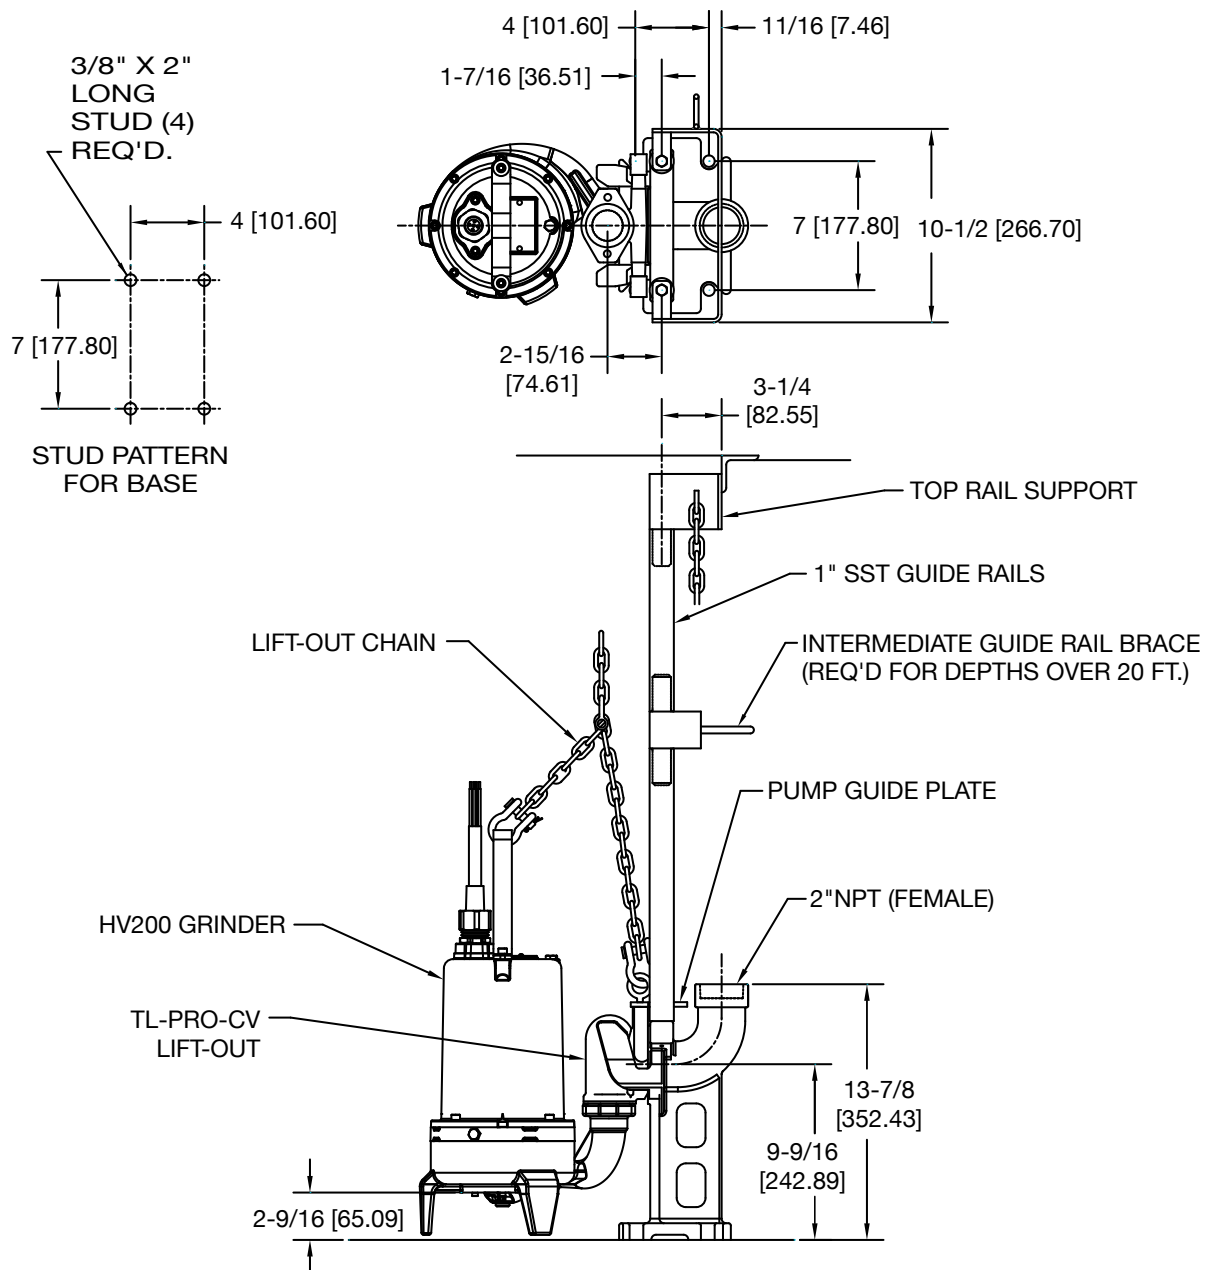

**Slide Rail Dimensions
(TL-PRO-CV SHOWN)**

Note: Metric Dimensions Shown [mm].