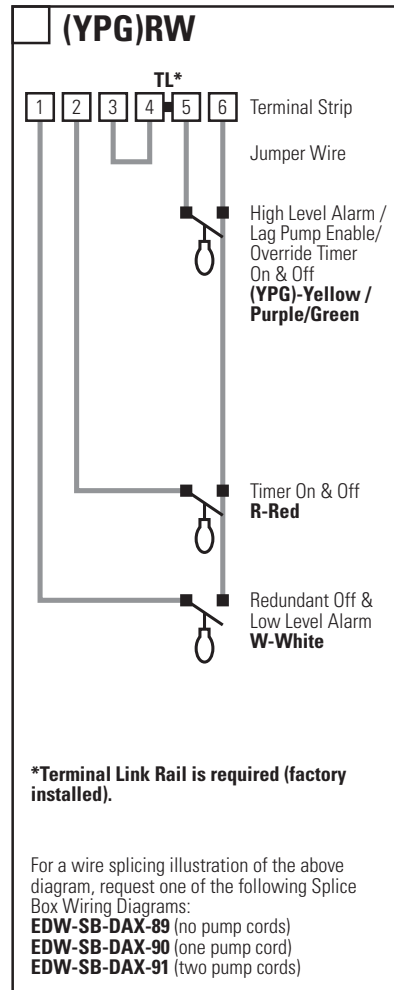

Float Arrangement Diagram

Check the appropriate box for the float function (color code) used in your system.

Oreco Systems[®]
Incorporated

814 AIRWAY AVENUE

SUTHERLIN, OREGON

97479-9012

TELEPHONE:

(541) 459-4449

FACSIMILE:

(541) 459-2884

Float Types

- **Typical Oreco float model: A**
- **Specs:** contact - normally open differential - no minimum power rating - signal
- **Possible substitutions:** B,C,D

Control Panel Series

MVP-DAX DM (Timed dose)

Drawing No.

EDW-FA-DAX-26

EDW-FA-DAX-26
Rev 1.0 © 01/11/13