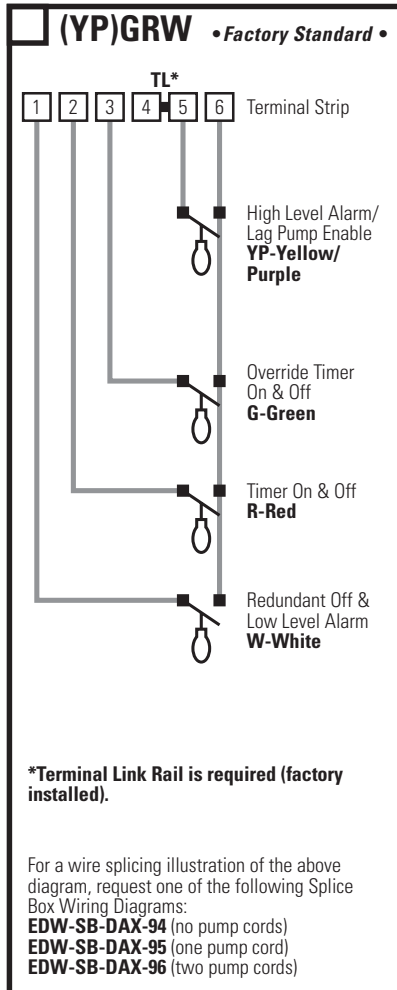

Float Arrangement Diagram

Check the appropriate box for the float function (color code) used in your system.

Oreco Systems[®]
Incorporated

814 AIRWAY AVENUE

SUTHERLIN, OREGON

97479-9012

TELEPHONE:

(541) 459-4449

FACSIMILE:

(541) 459-2884

Float Types

- **Typical Oreco float model: A**
- **Specs:** contact - normally open differential - no minimum power rating - signal
- **Possible substitutions:** B,C,D

Control Panel Series

MVP-DAX DM (Timed dose)

Drawing No.

EDW-FA-DAX-26

EDW-FA-DAX-26
Rev 1.0 © 01/11/13