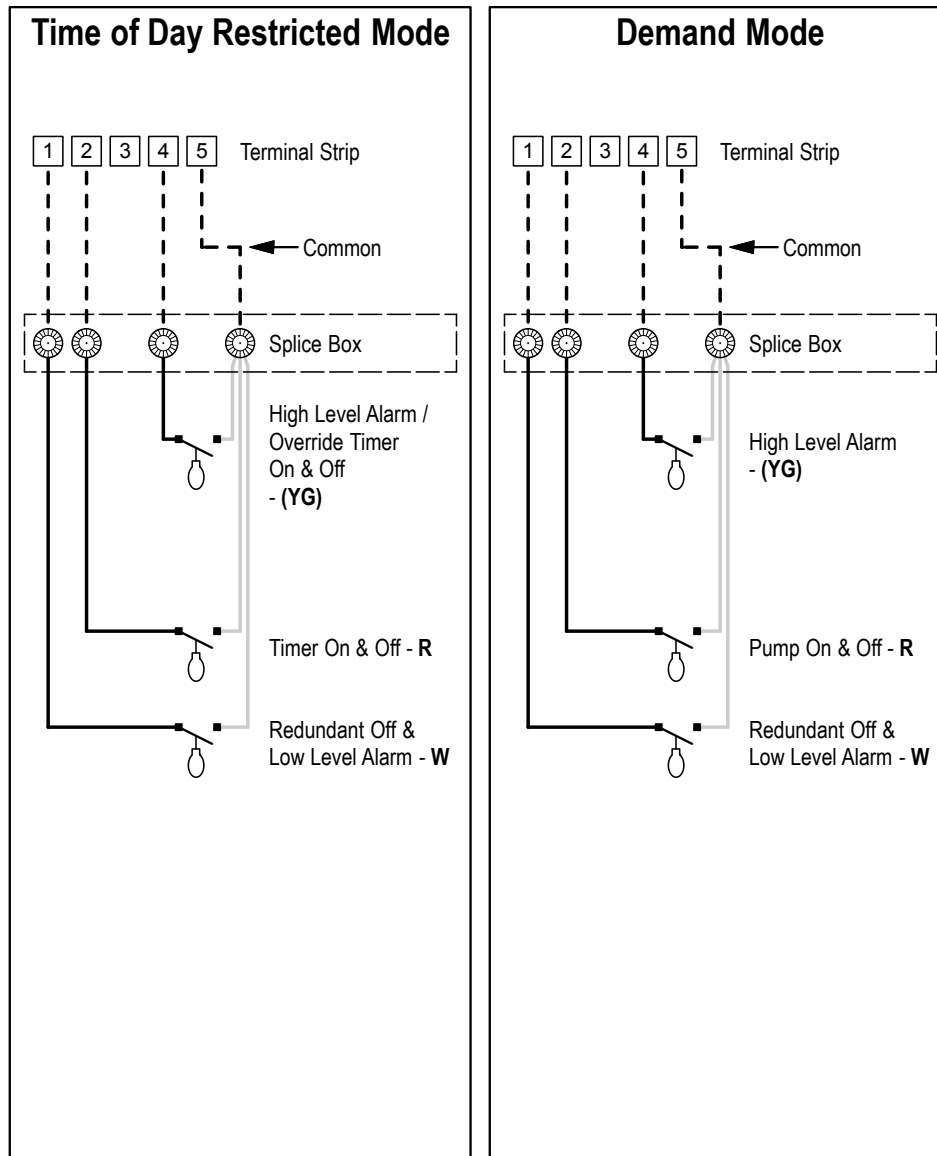

## Wires

- - - Field Wire
- Float Wire White
- Float Wire Black

## Splices

- Specs: waterproof twist-on wire connector

## Float Types

- Specs: contact - normally open differential - no minimum power rating - signal